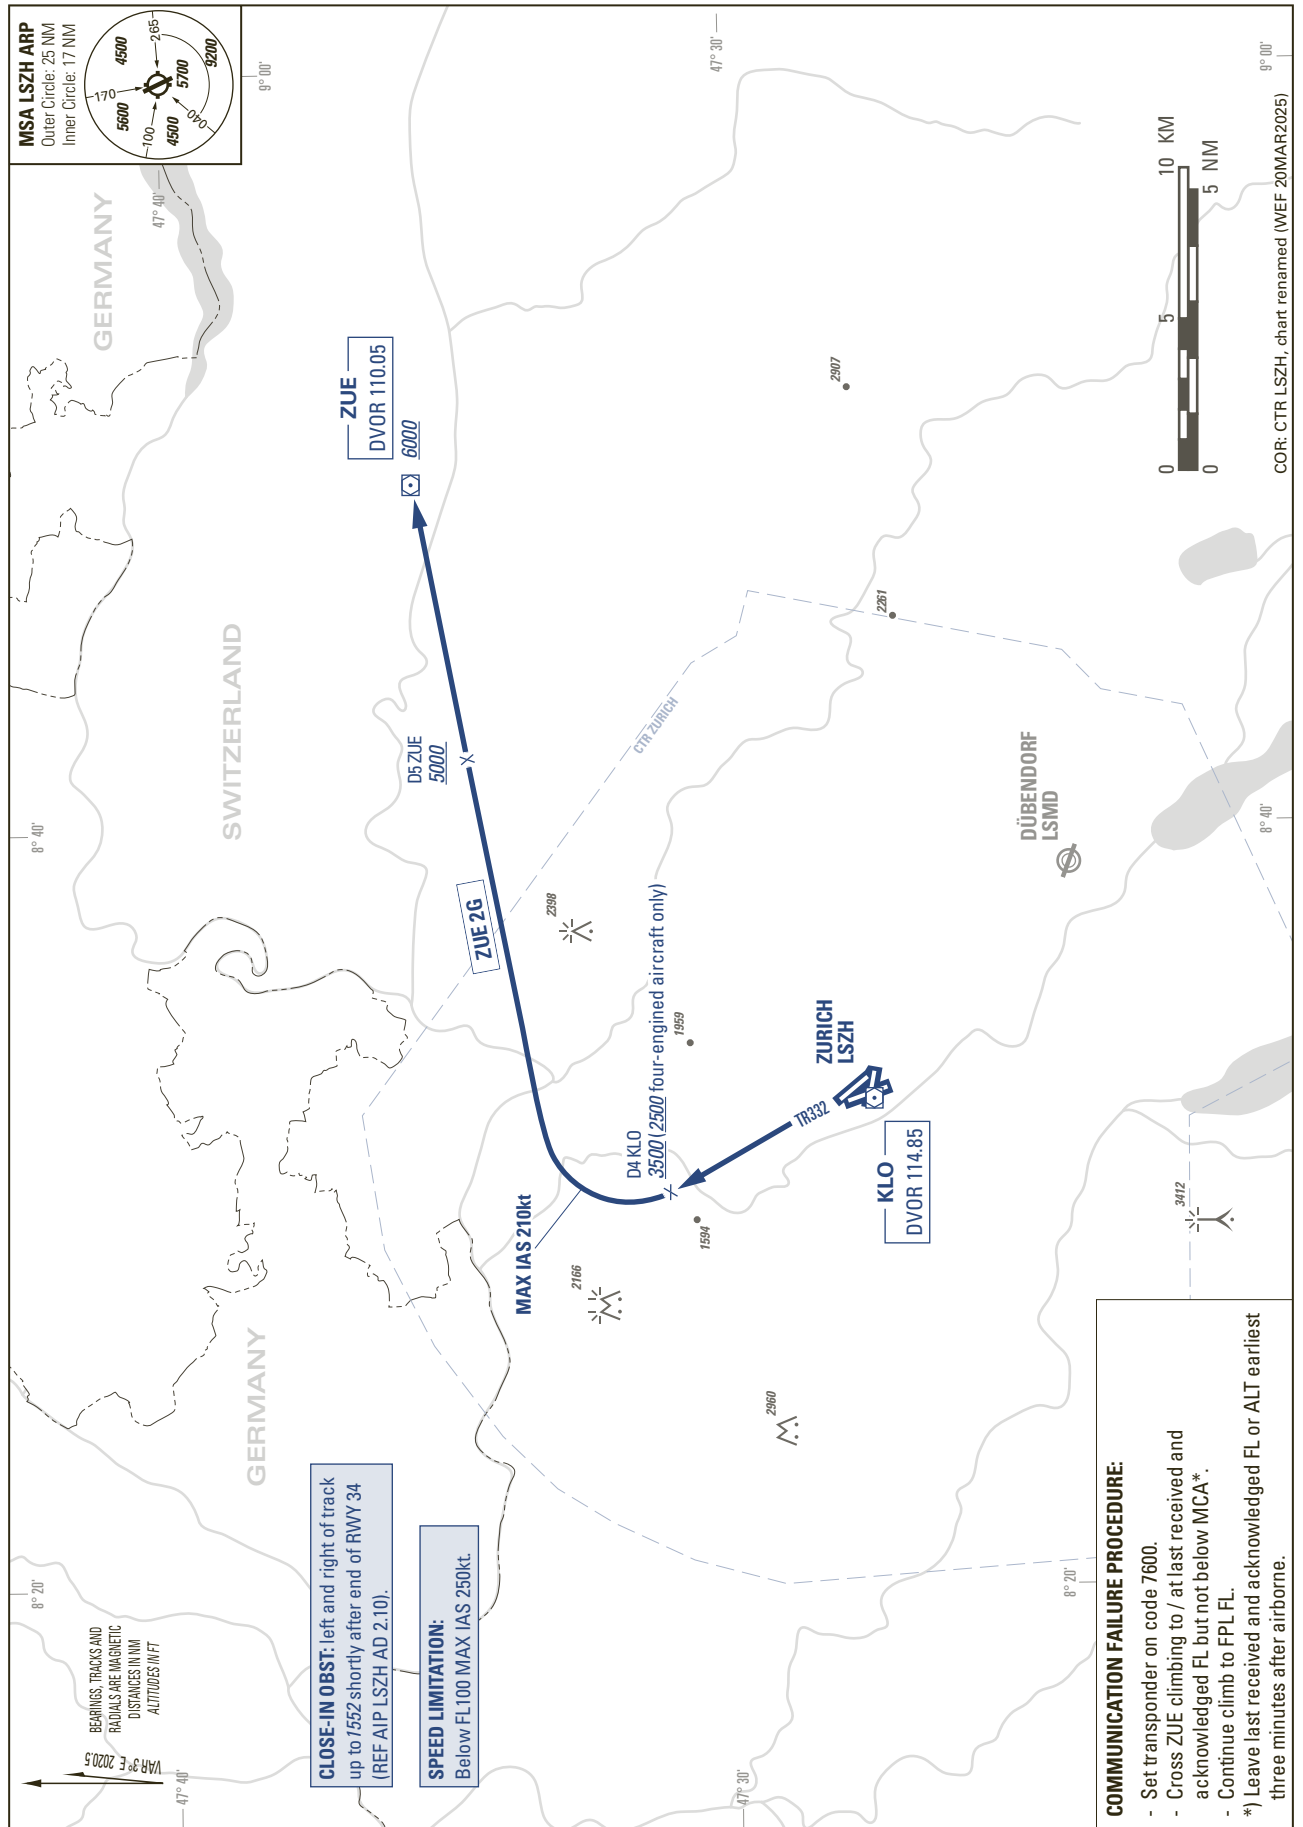

STANDARD DEPARTURE CHART -  
INSTRUMENT (SID) - ICAO

TRANSITION LEVEL by ATC  
TRANSITION ALTITUDE 7000

ZURICH (LSZH)  
RWY 34

ZUE 2G

THIS PAGE INTENTIONALLY LEFT BLANK