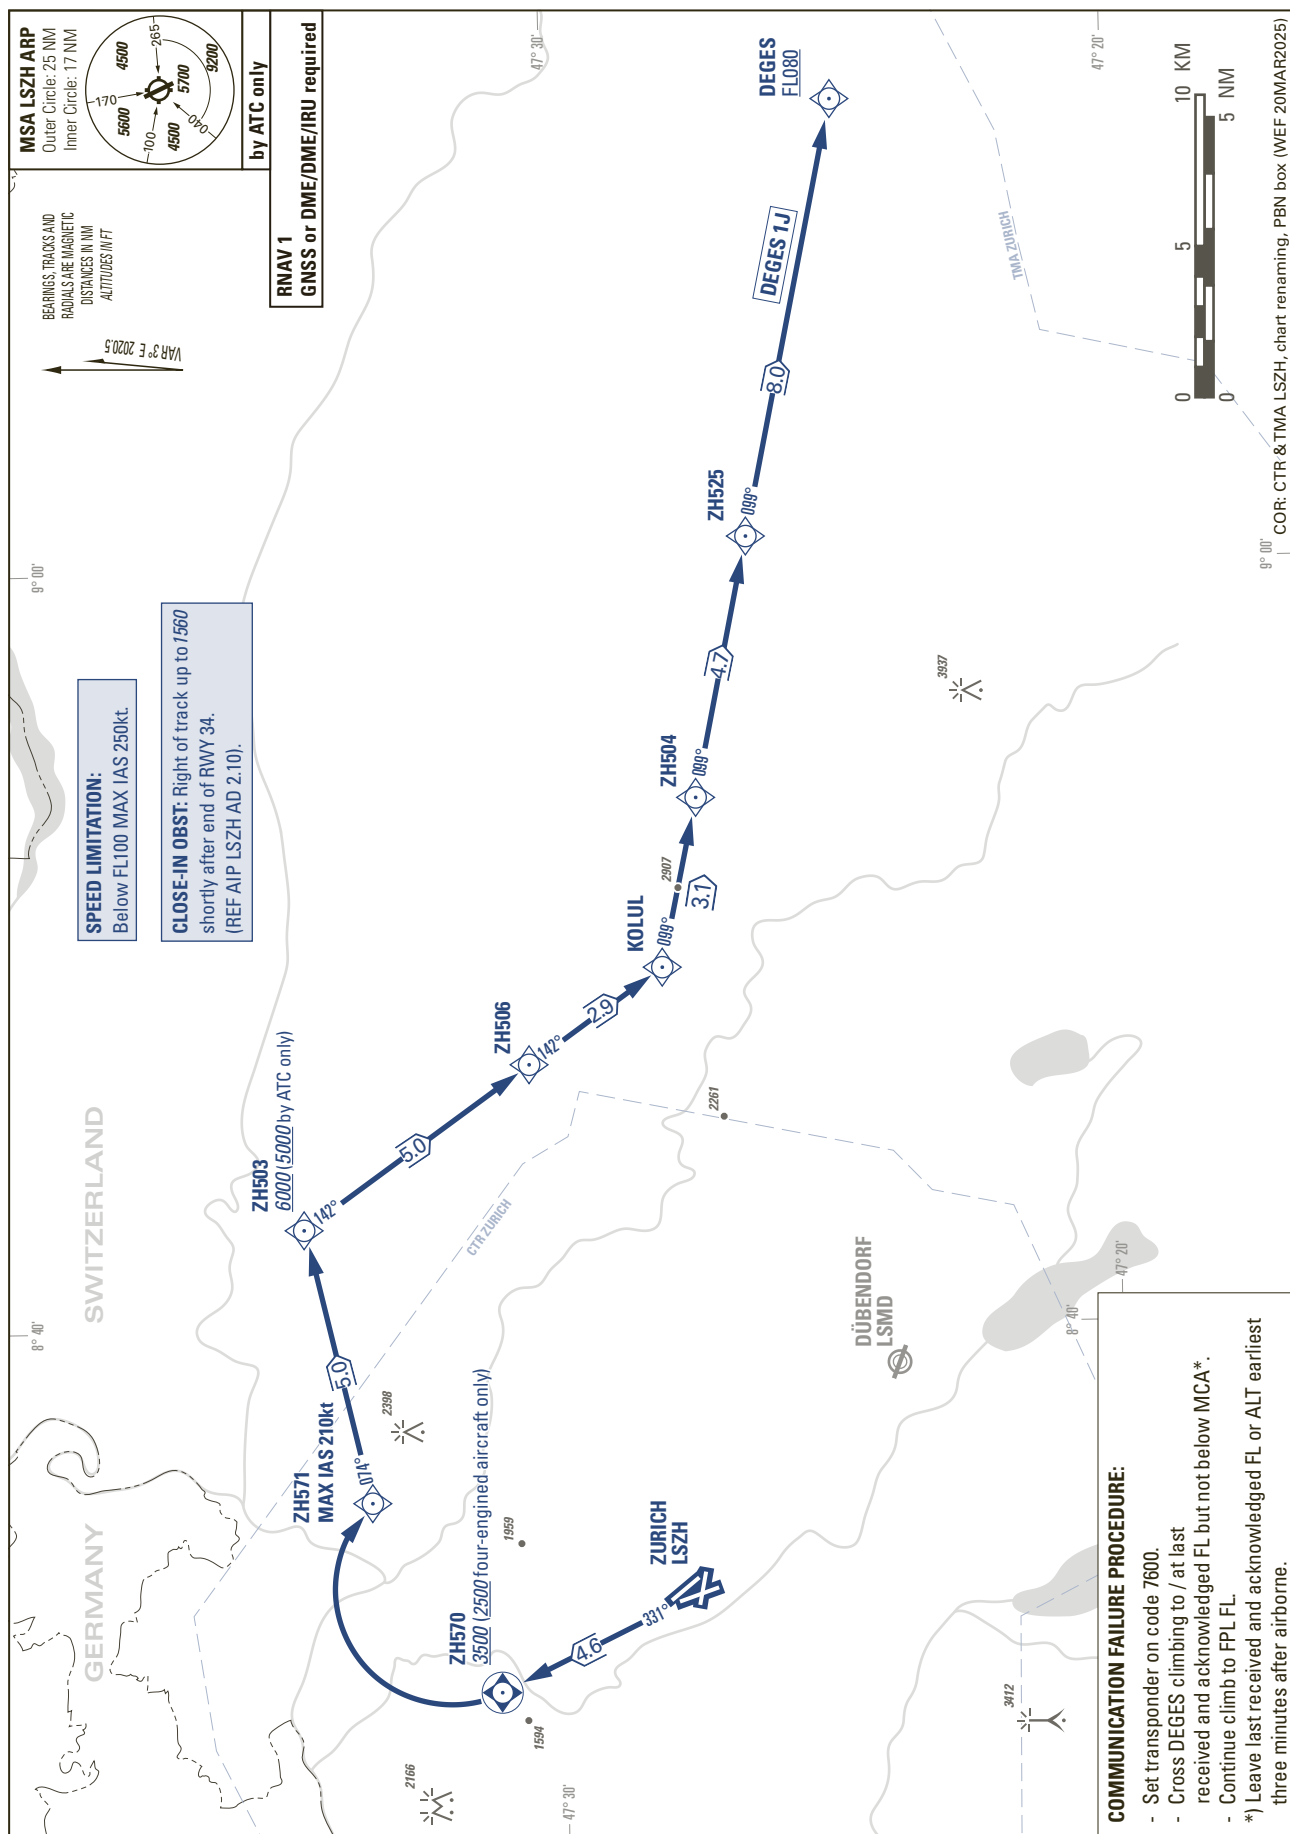

STANDARD DEPARTURE CHART -  
INSTRUMENT (SID) - ICAO

TRANSITION LEVEL by ATC  
TRANSITION ALTITUDE 7000

ZURICH (LSZH)  
RNAV RWY 34

DEGES 1J

THIS PAGE INTENTIONALLY LEFT BLANK