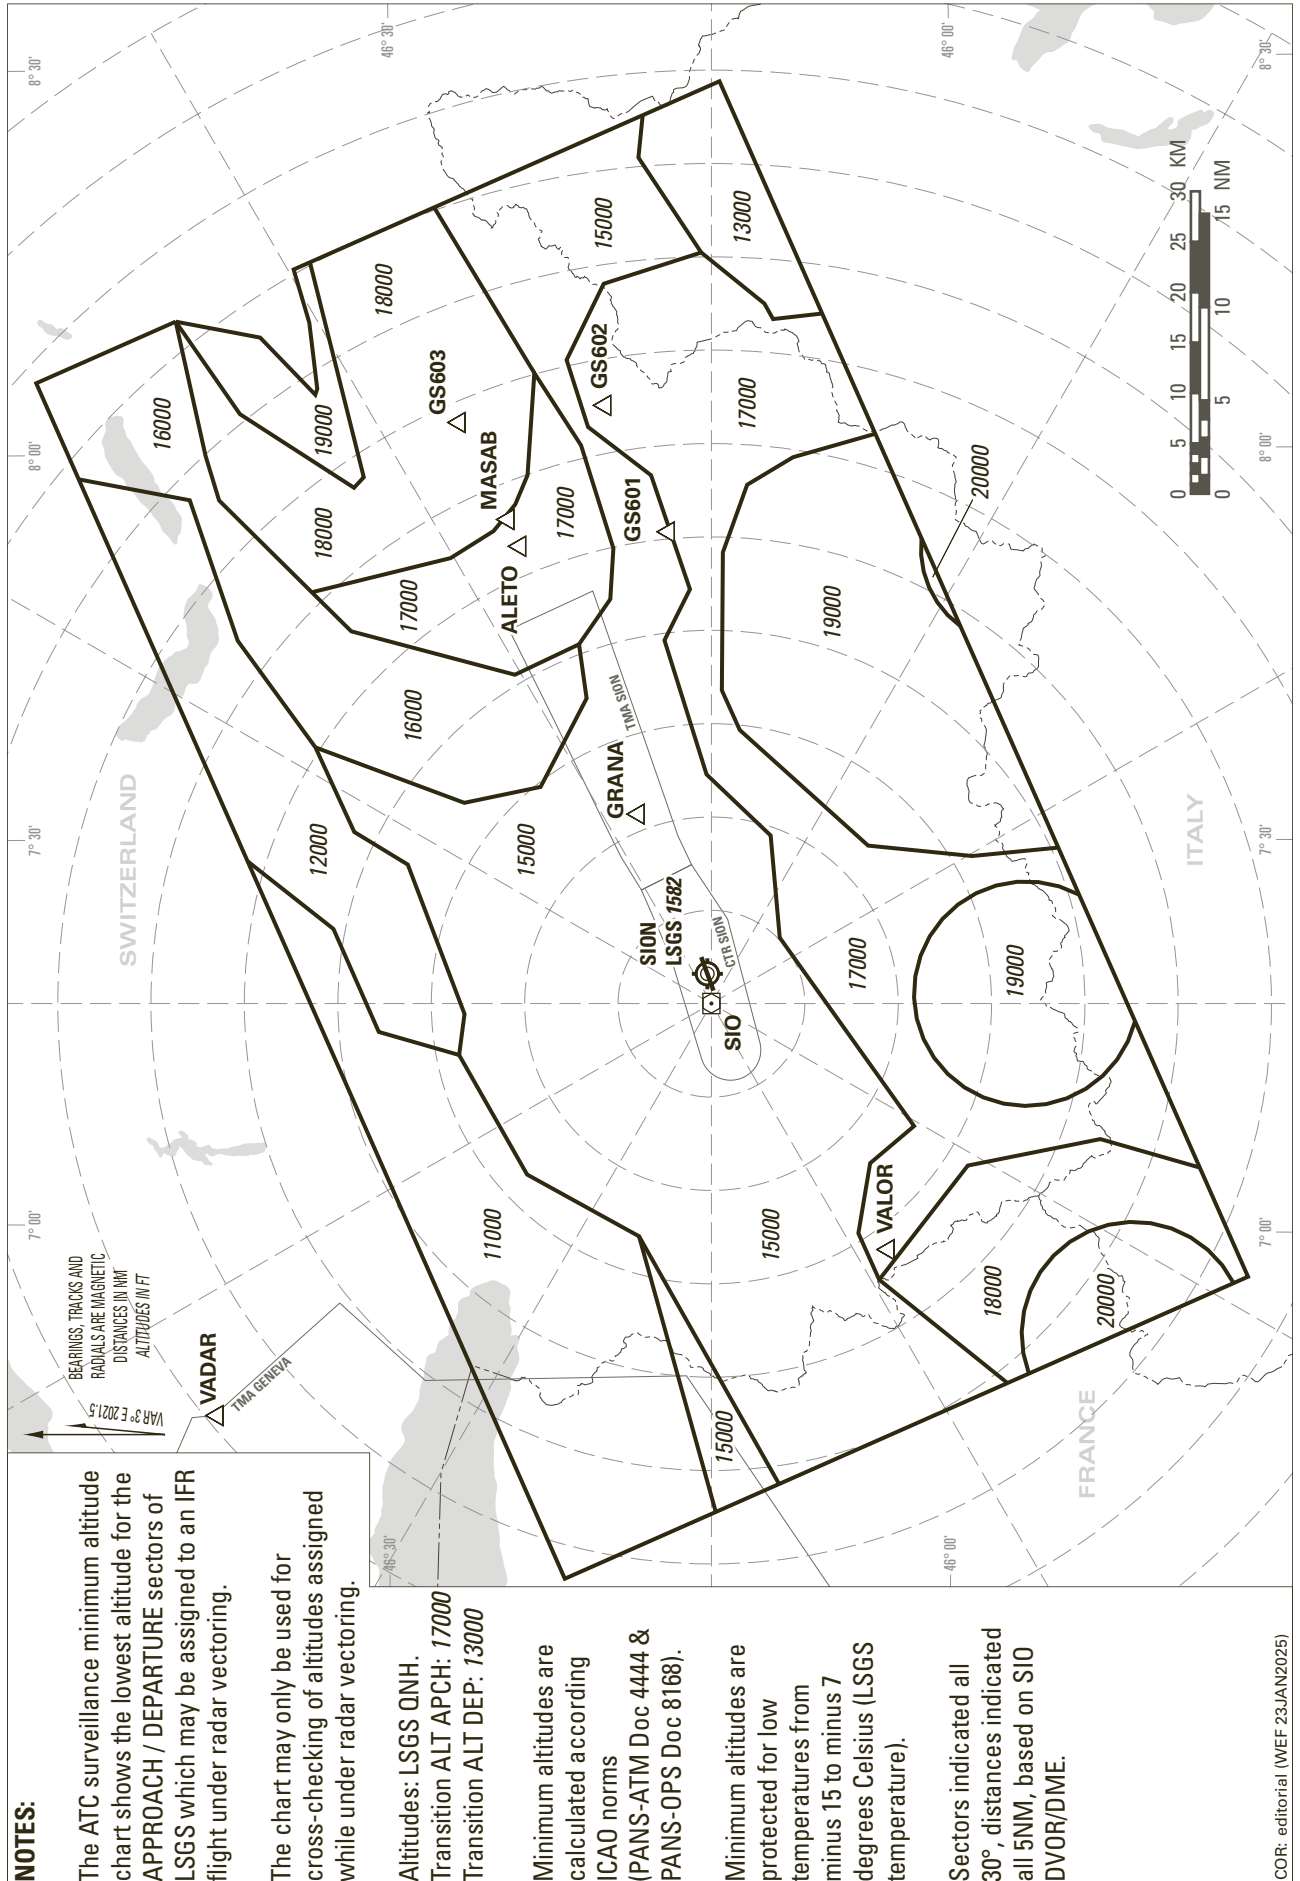

ATC SURVEILLANCE MINIMUM ALTITUDE CHART (AD TEMPERATURES FROM -15°C TO -7°C)

THIS PAGE INTENTIONALLY LEFT BLANK