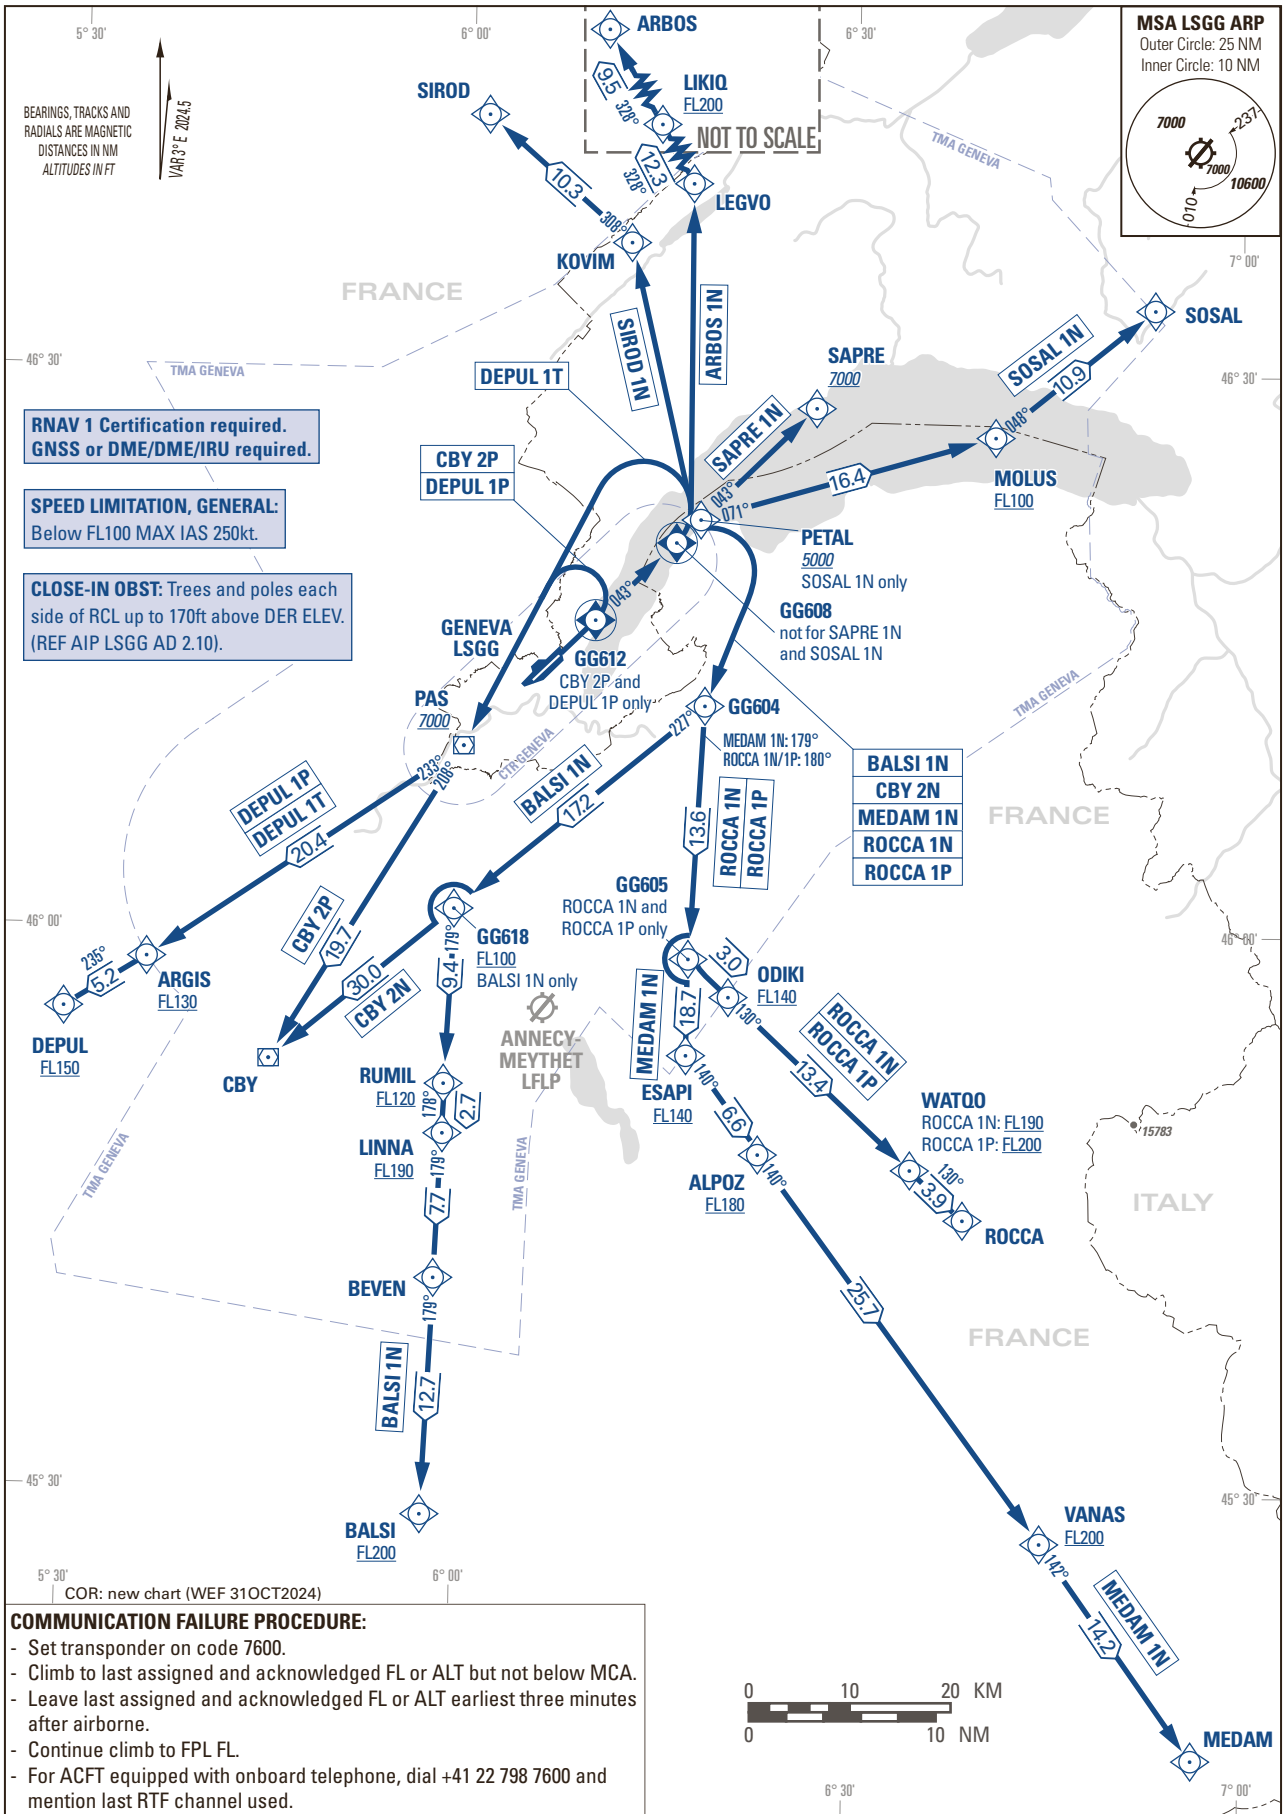

STANDARD INSTRUMENT DEPARTURE CHART (SID) - ICAO

TRANSITION LEVEL by ATC  
TRANSITION ALTITUDE 7000

GENEVA LSGG  
SID RWY 04 - RNAV

THIS PAGE INTENTIONALLY LEFT BLANK