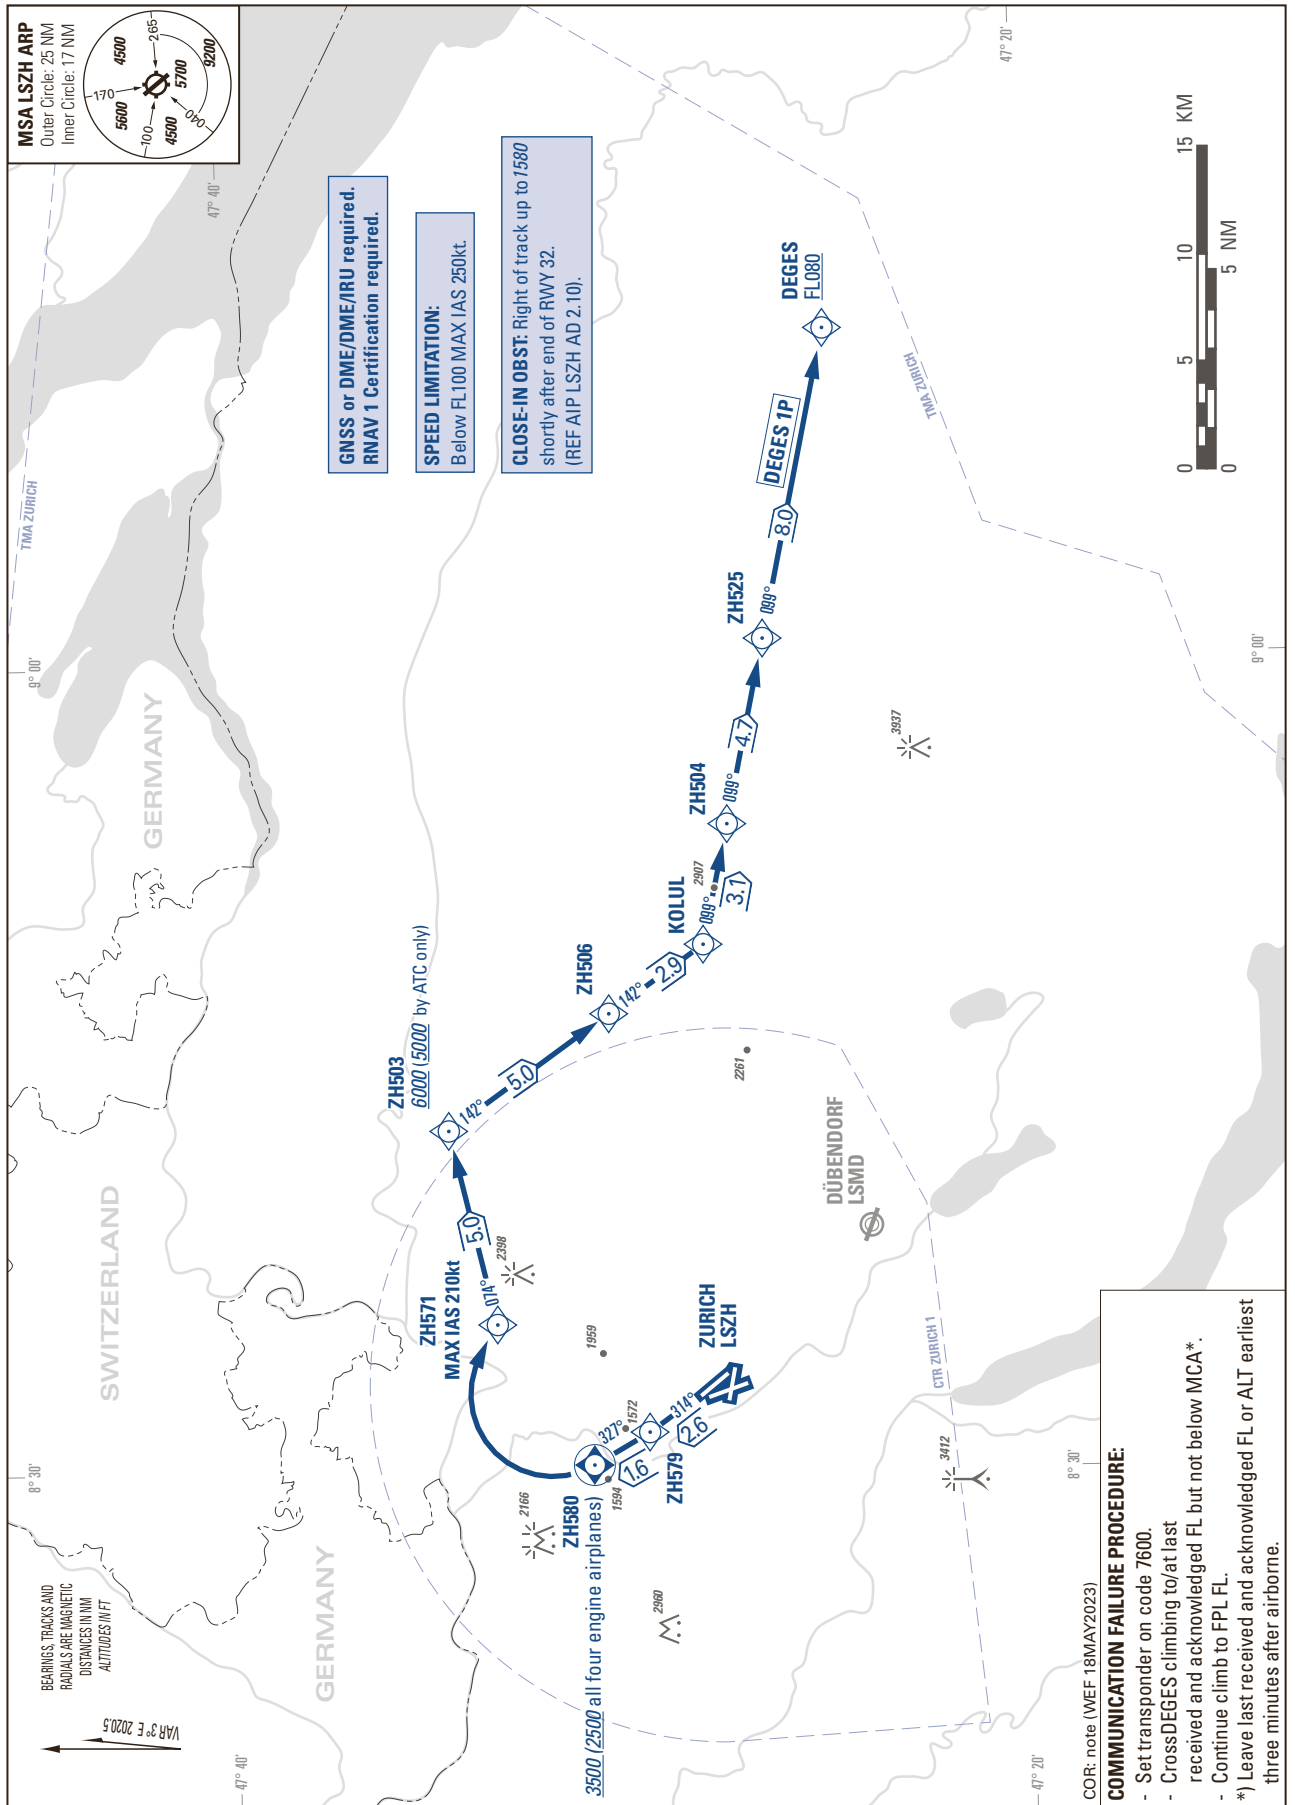

STANDARD INSTRUMENT DEPARTURE CHART (SID) - ICAO

TRANSITION LEVEL by ATC
TRANSITION ALTITUDE 7000

ZURICH LSZH
SID RWY 32 - RNAV 1
(by ATC only)

THIS PAGE INTENTIONALLY LEFT BLANK