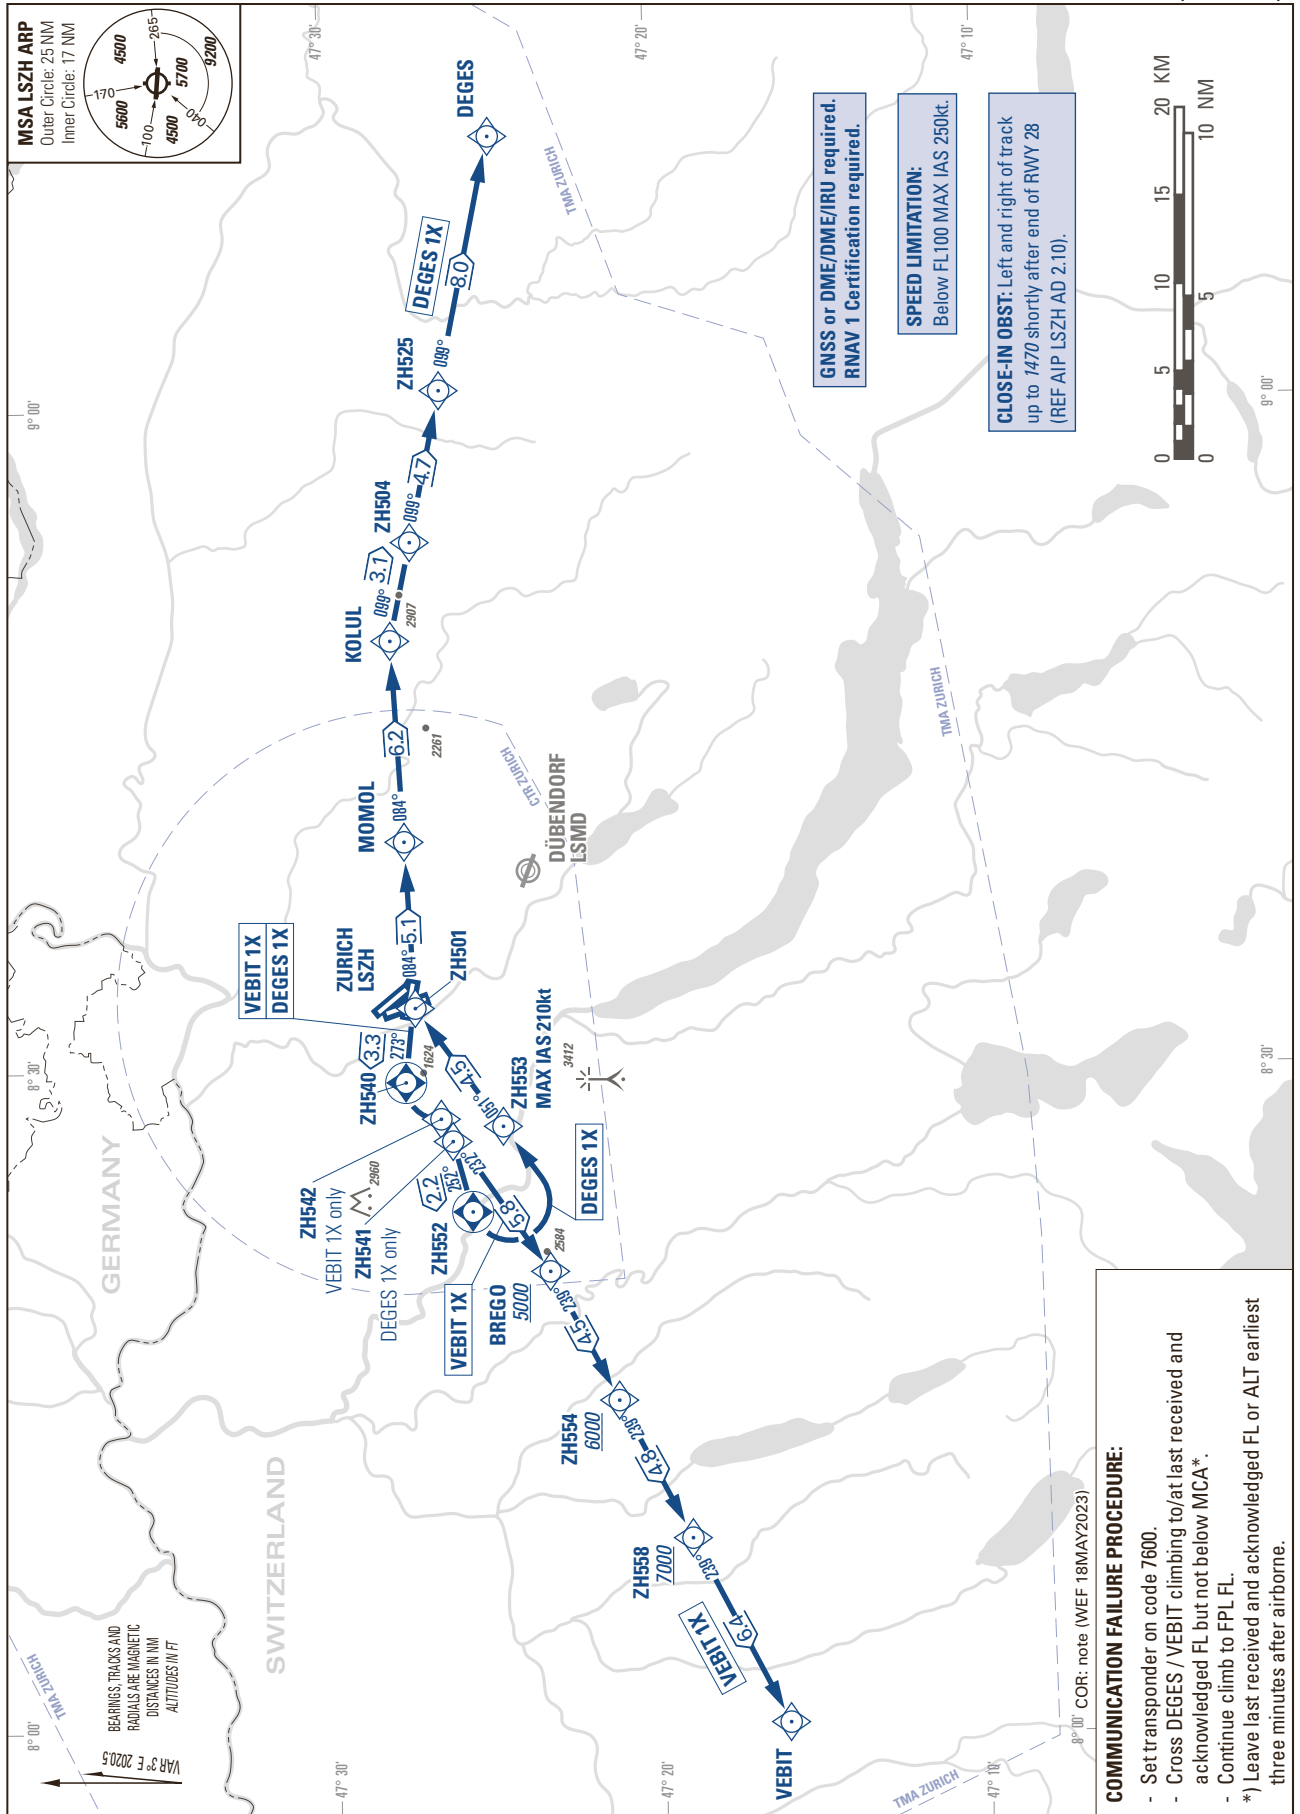

STANDARD INSTRUMENT DEPARTURE CHART  
(SID) - ICAO

TRANSITION LEVEL by ATC  
TRANSITION ALTITUDE 7000

ZURICH - LSZH  
SID RWY 28 - RNAV 1  
(by ATC only)

THIS PAGE INTENTIONALLY LEFT BLANK