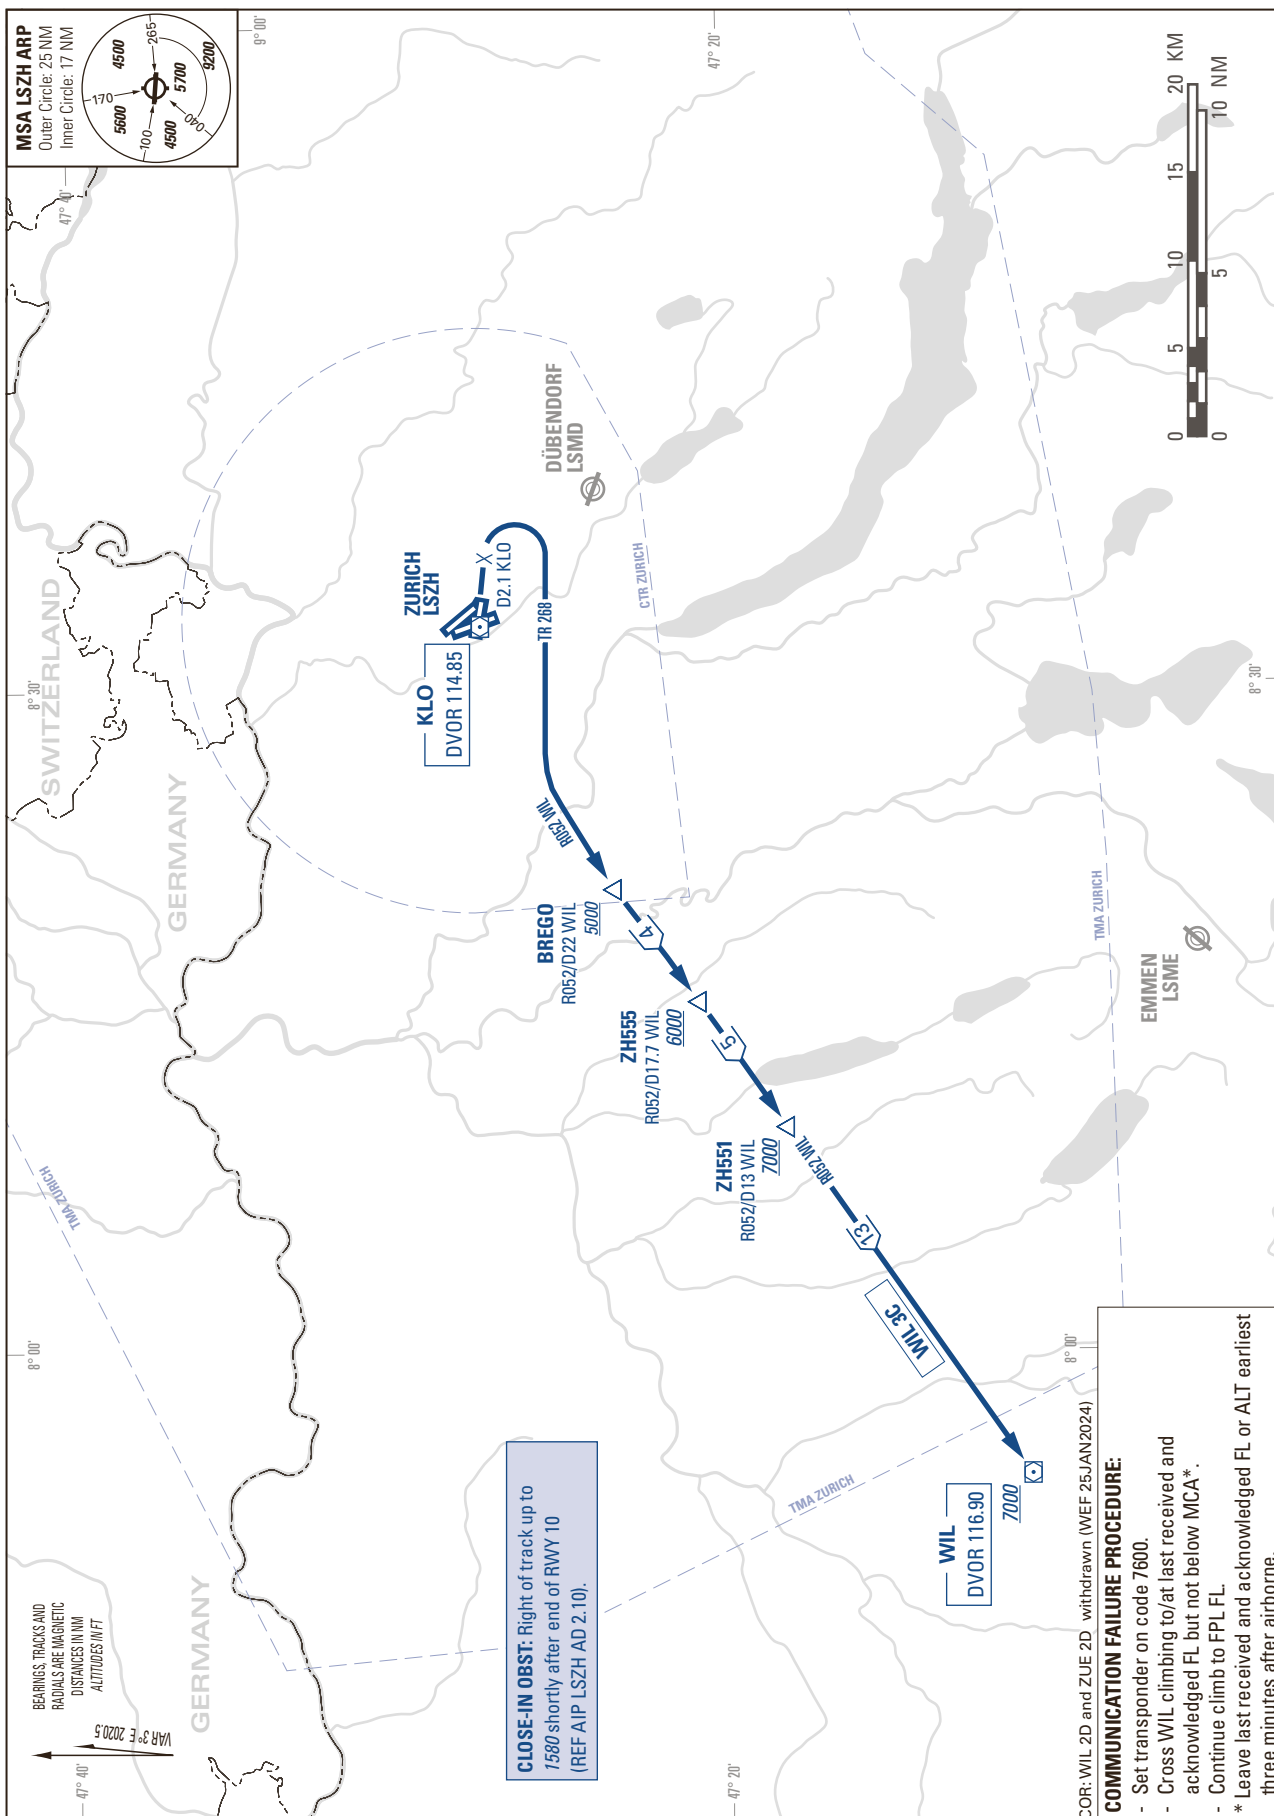

STANDARD INSTRUMENT DEPARTURE CHART
(SID) - ICAO

TRANSITION LEVEL by ATC
TRANSITION ALTITUDE 7000

ZURICH LSZH
SID RWY 10 - NON RNAV

THIS PAGE INTENTIONALLY LEFT BLANK