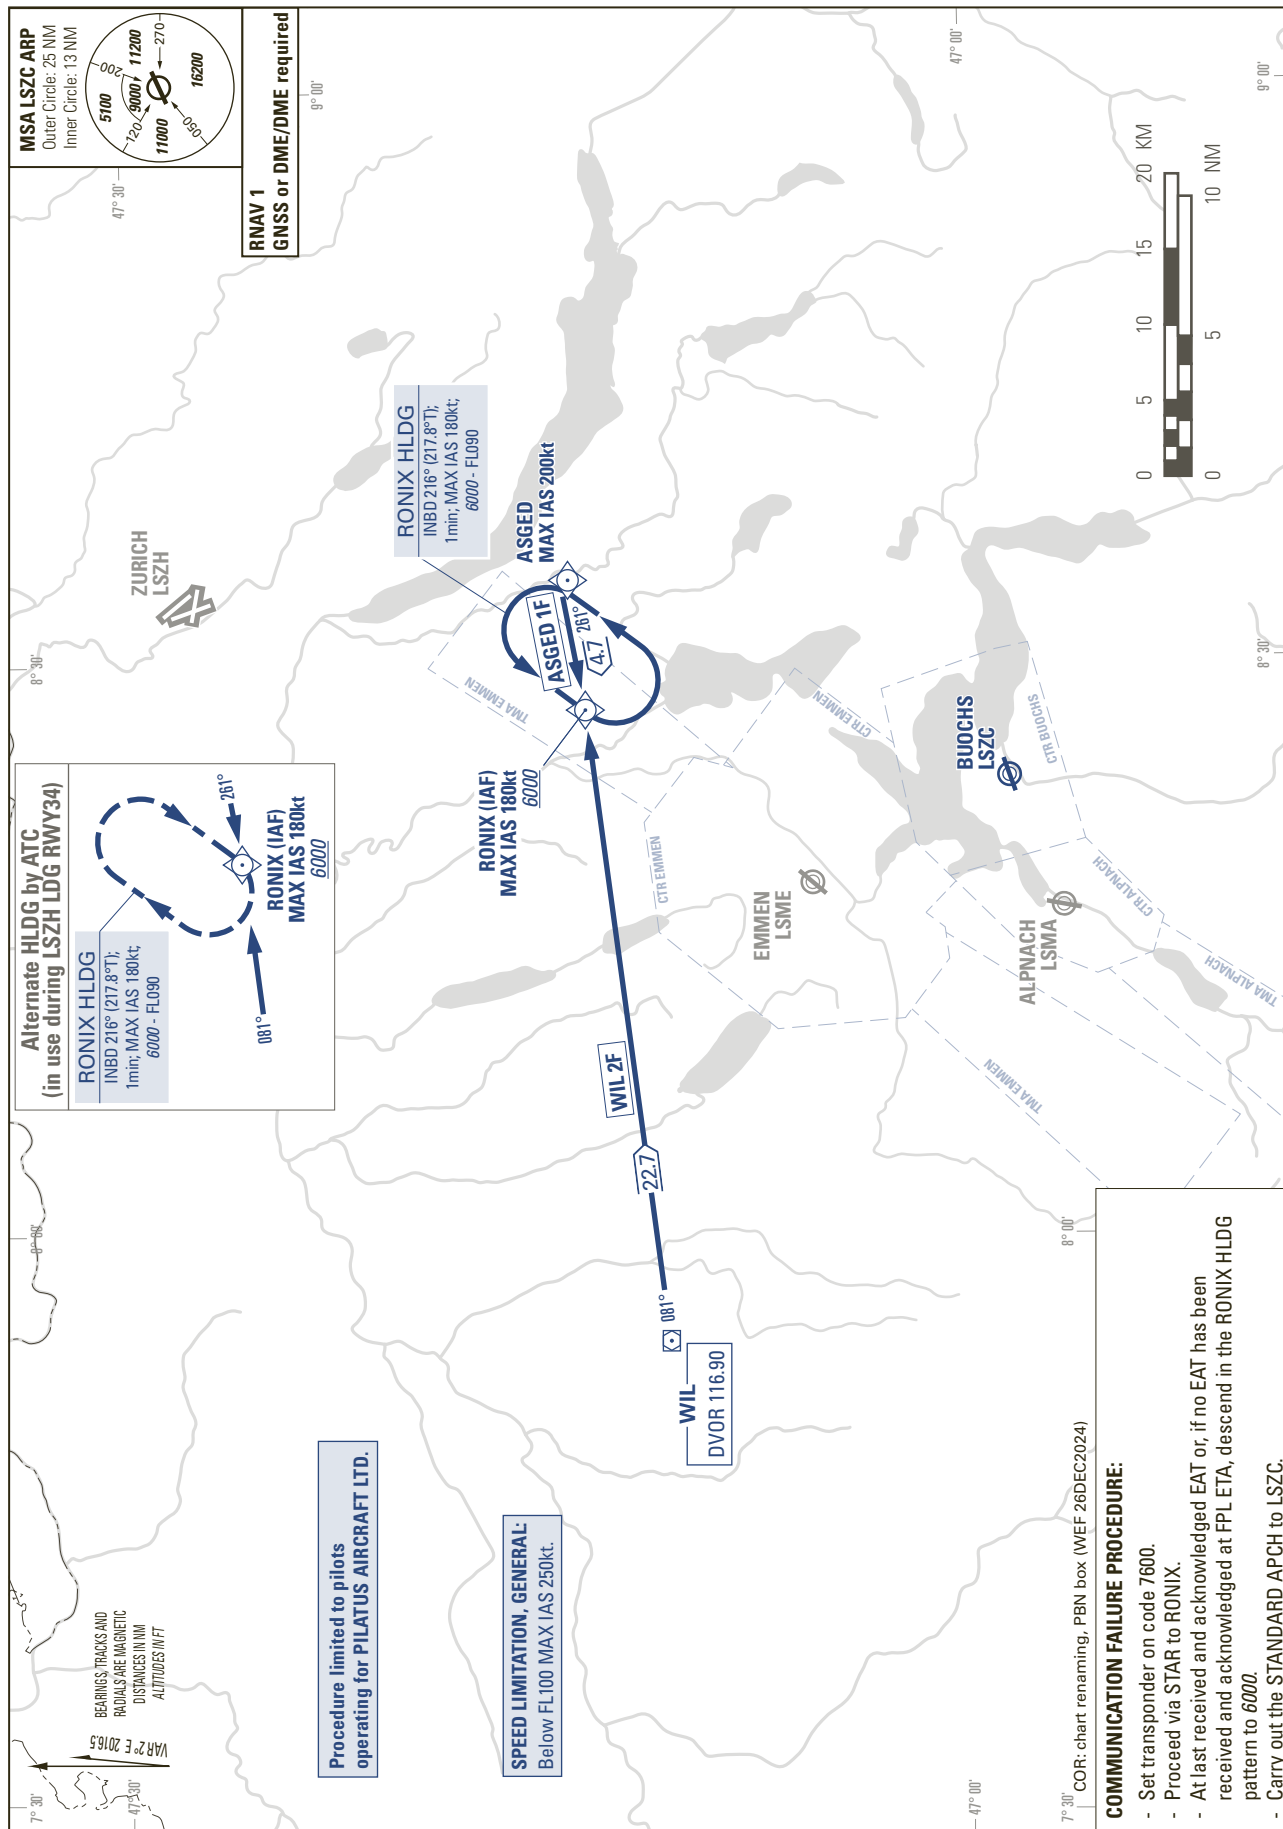

STANDARD ARRIVAL CHART -
INSTRUMENT (STAR) - ICAO

TRANSITION LEVEL by ATC
TRANSITION ALTITUDE 7000

BUOCHS (LSZC)
RNAV RONIX

ASGED 1F WIL 2F

THIS PAGE INTENTIONALLY LEFT BLANK