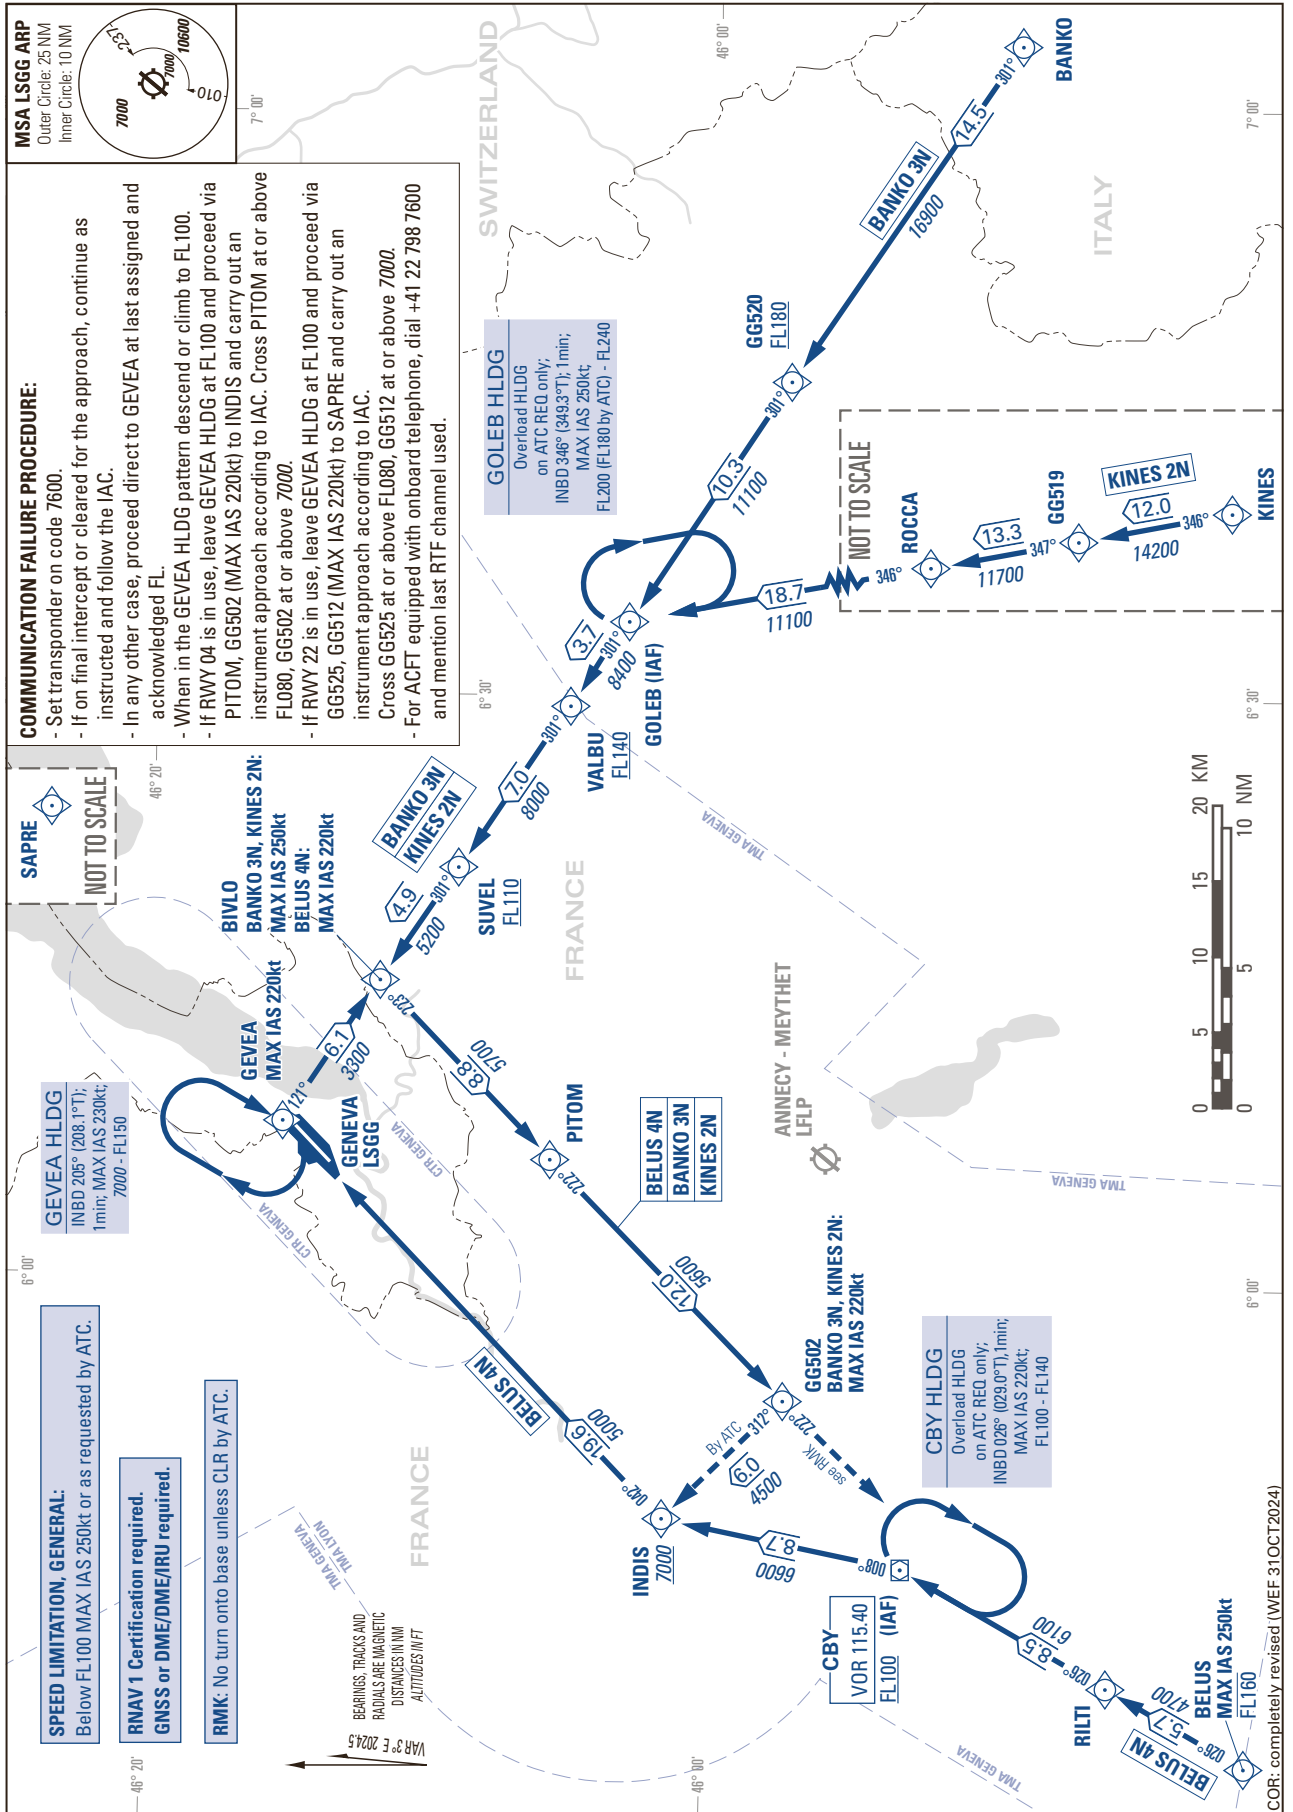

STANDARD INSTRUMENT ARRIVAL CHART
(STAR) - ICAO

TRANSITION LEVEL by ATC
TRANSITION ALTITUDE 7000

GENEVA LSGG
STAR RWY 04 - RNAV
BELUS - KINES - BANKO

THIS PAGE INTENTIONALLY LEFT BLANK