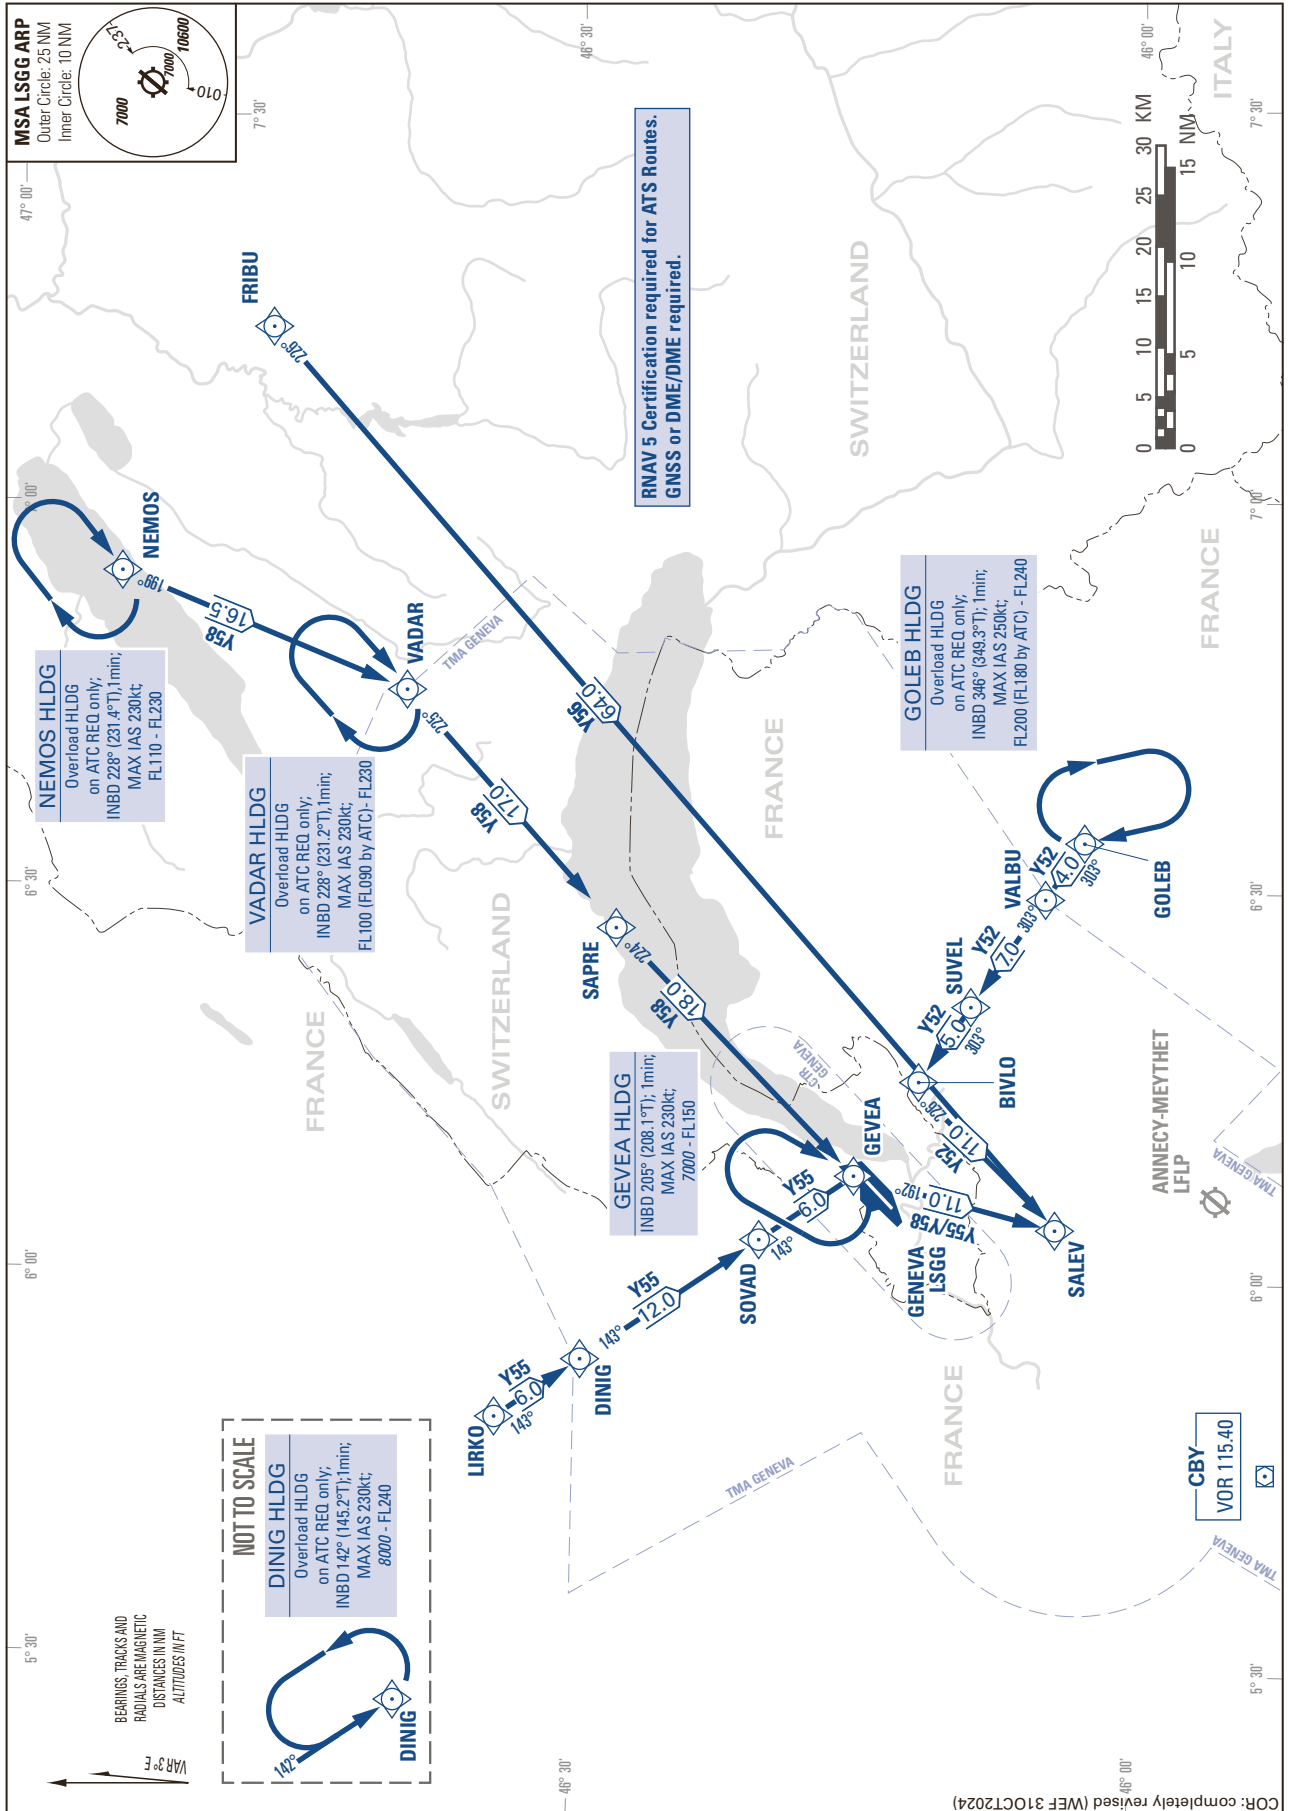

AREA CHART - ICAO

TRANSIT ROUTES THROUGH GENEVA TMA,
DESTINATION LFLB and LFLP

GENEVA LSGG
RNAV

THIS PAGE INTENTIONALLY LEFT BLANK