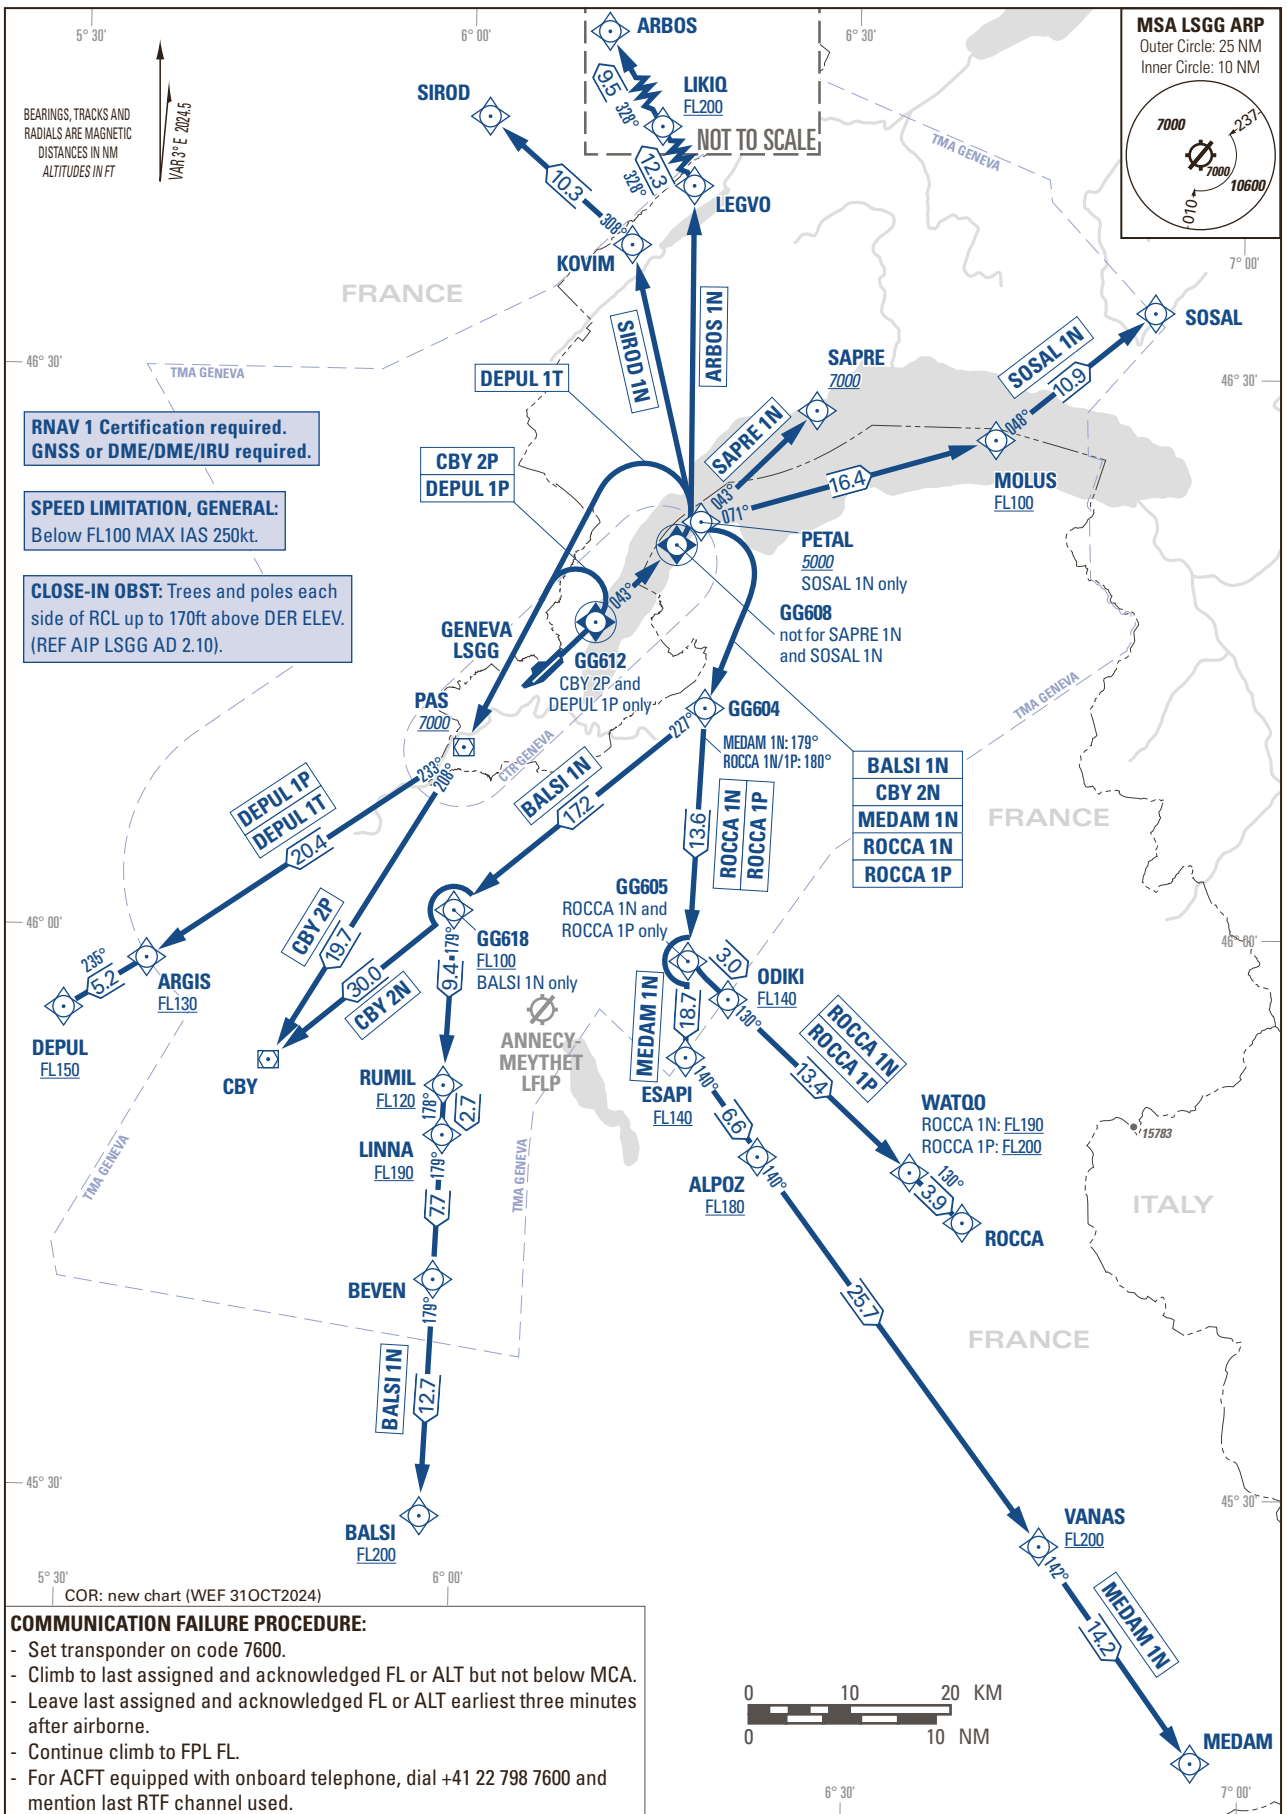

STANDARD INSTRUMENT DEPARTURE CHART (SID) - ICAO

TRANSITION LEVEL by ATC
TRANSITION ALTITUDE 7000

GENEVA LSGG
SID RWY 04 - RNAV

THIS PAGE INTENTIONALLY LEFT BLANK