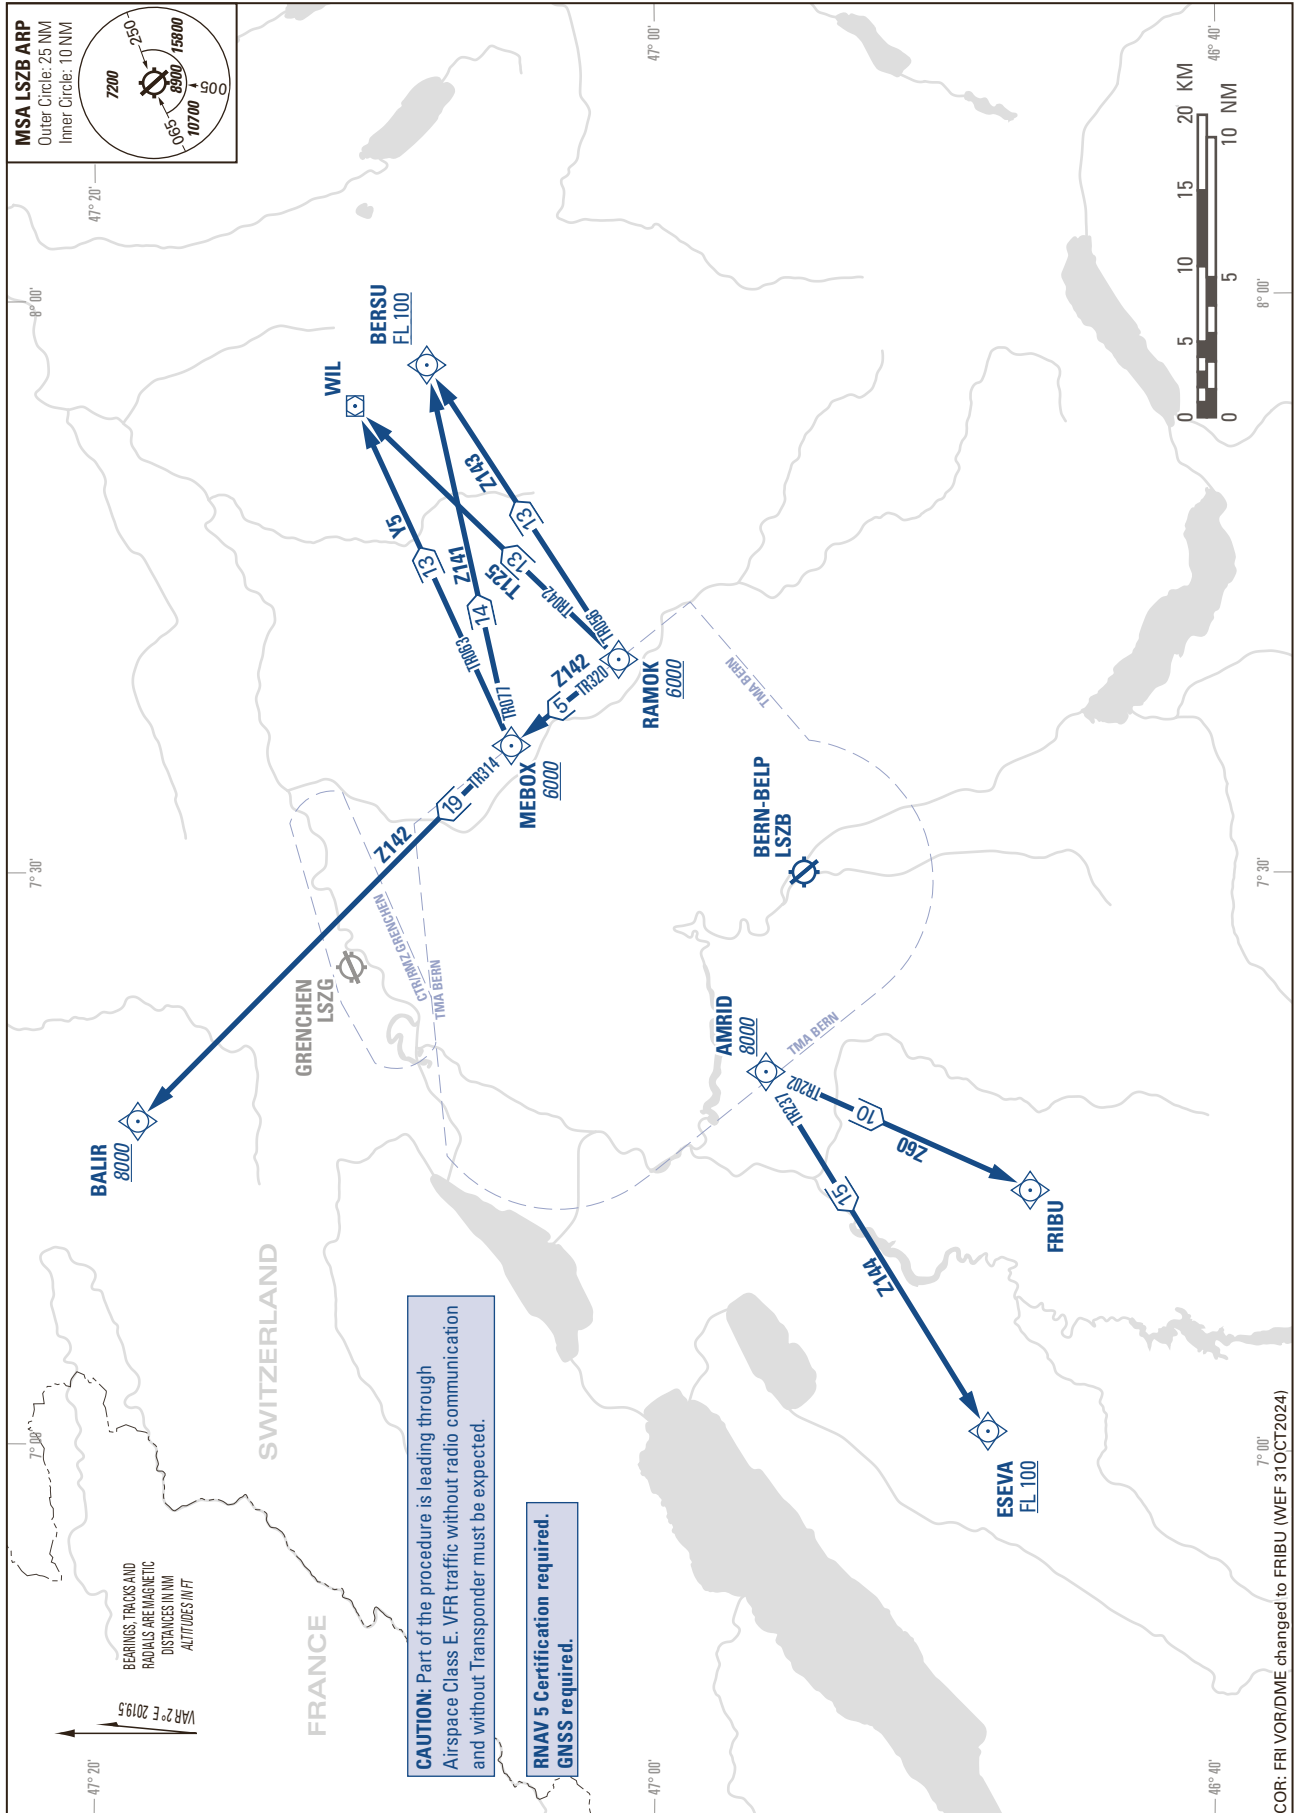

AREA CHART - ICAO

TRANSITION AFTER DEPARTURE  
ROUTES RAMOK / MEBOX / AMRID

THIS PAGE INTENTIONALLY LEFT BLANK