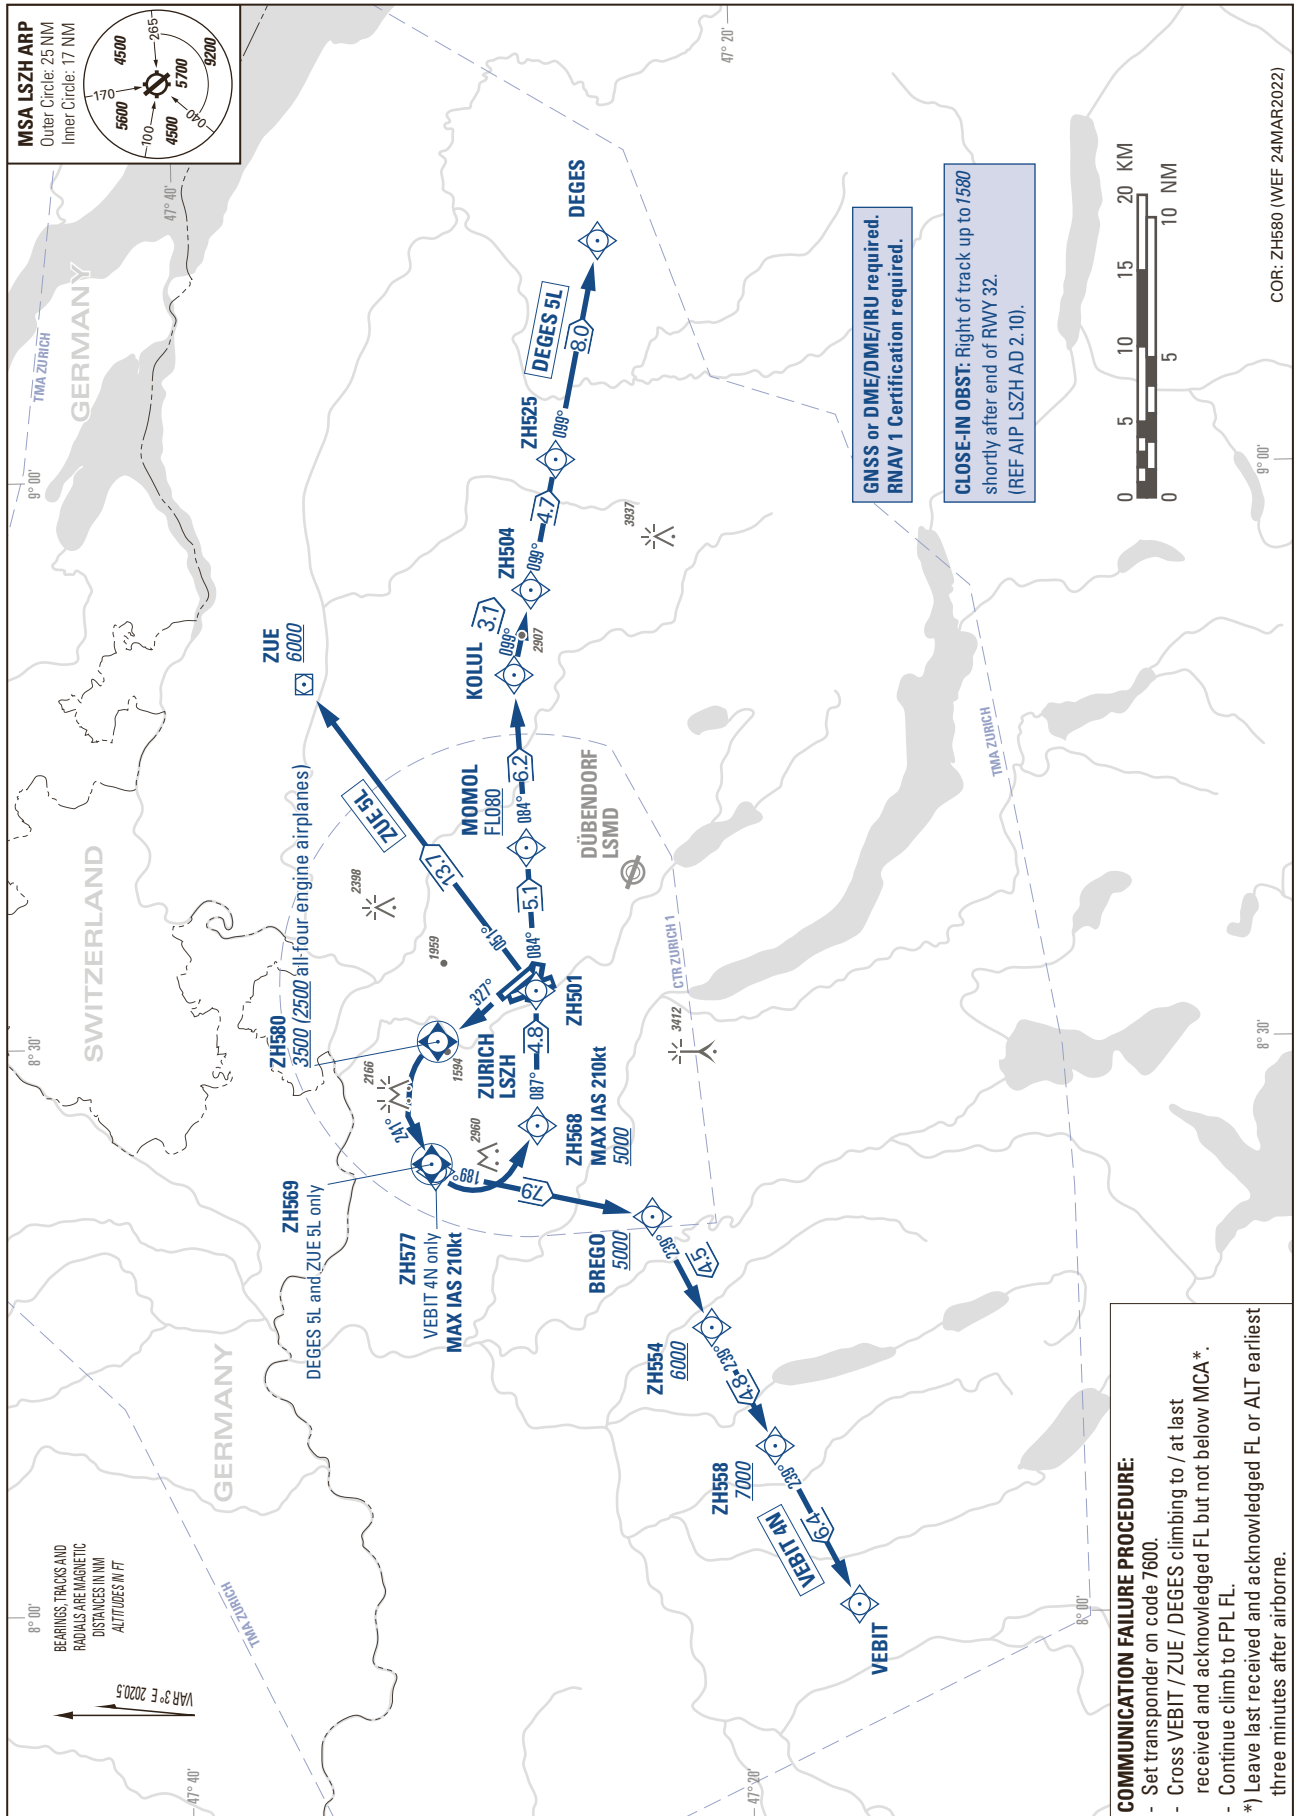

STANDARD INSTRUMENT DEPARTURE CHART  
(SID) - ICAO

TRANSITION LEVEL by ATC  
TRANSITION ALTITUDE 7000

ZURICH LSZH  
SID RWY 32 - RNAV 1

THIS PAGE INTENTIONALLY LEFT BLANK