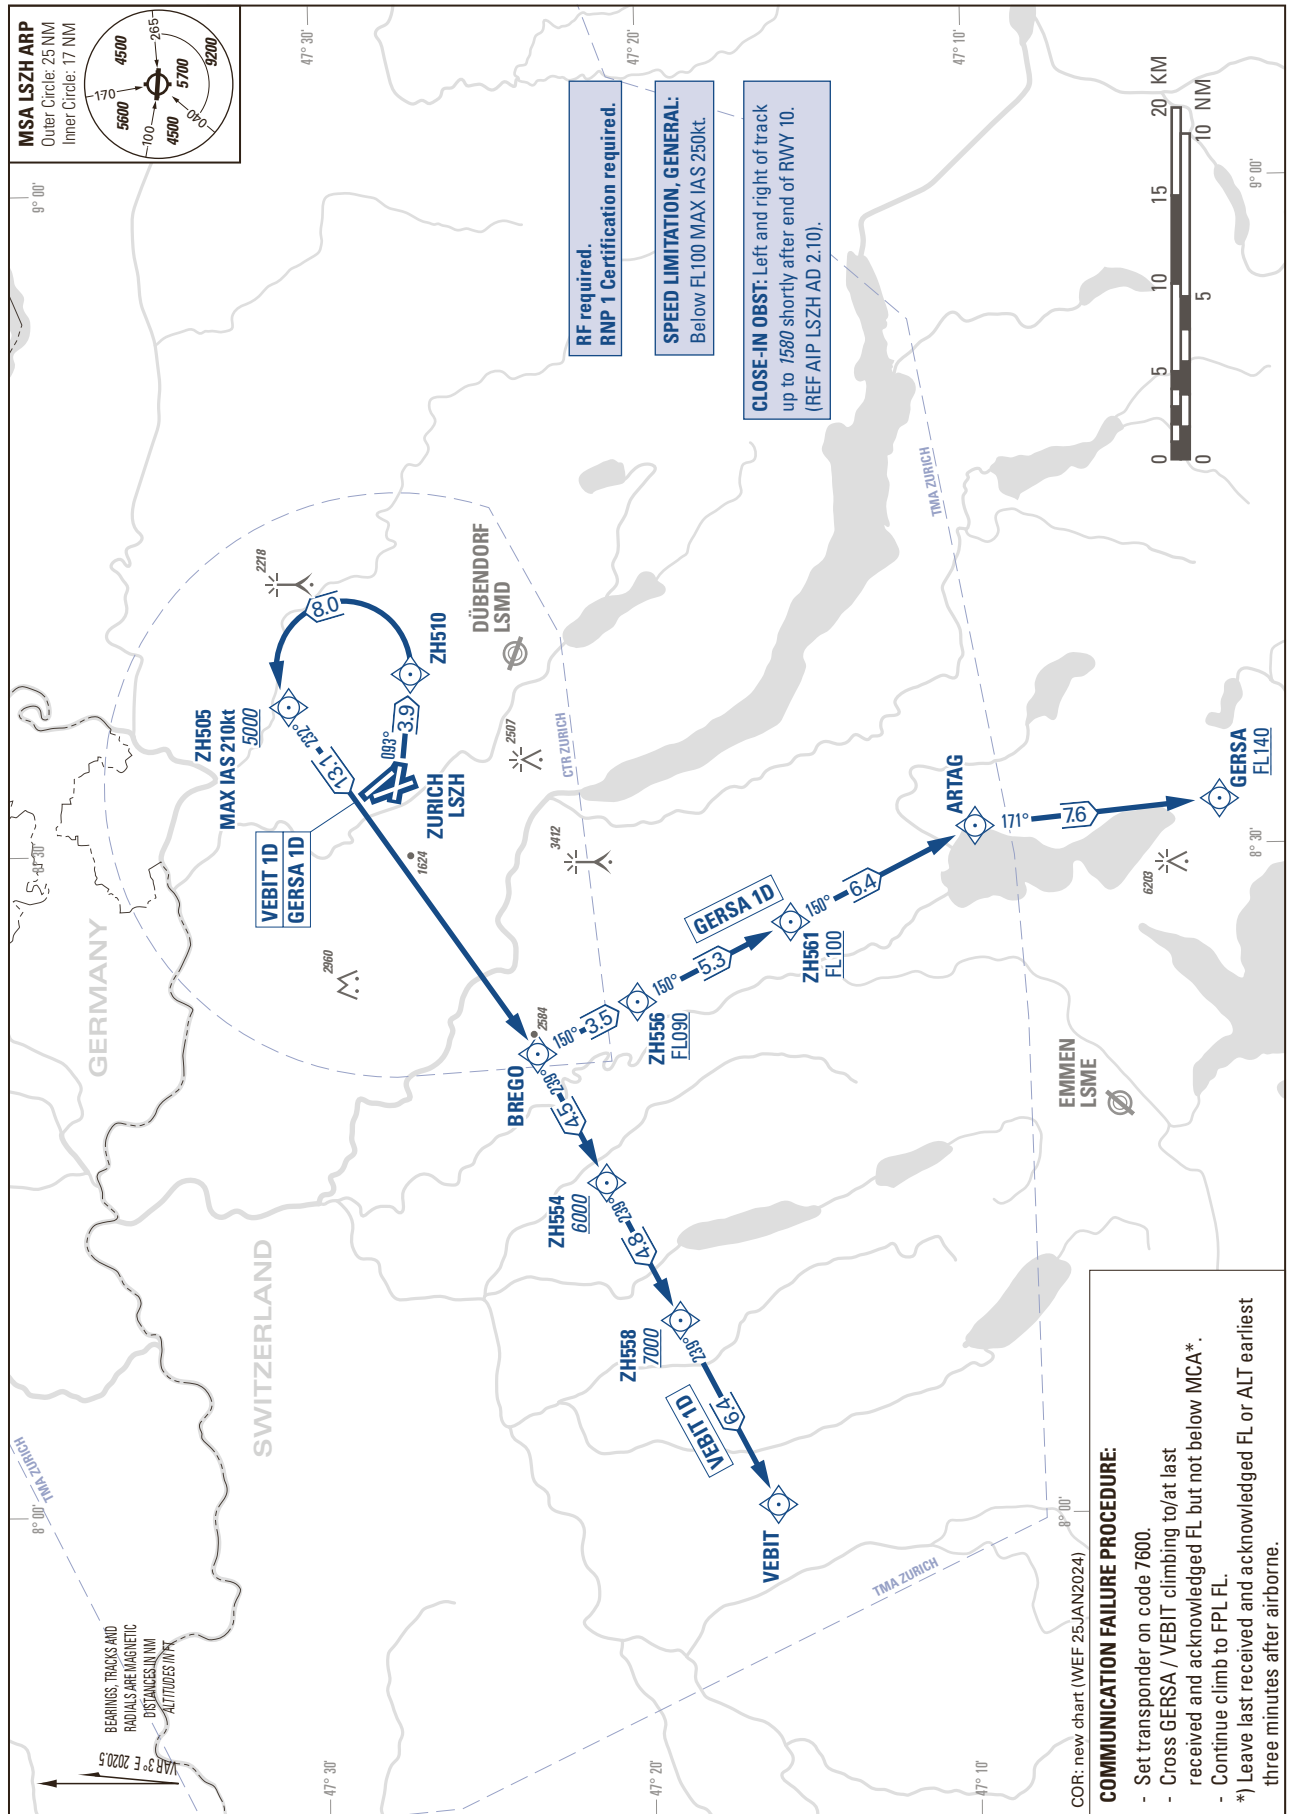

STANDARD INSTRUMENT DEPARTURE CHART (SID) - ICAO

TRANSITION LEVEL by ATC  
TRANSITION ALTITUDE 7000

ZURICH - LSZH  
SID RWY 10 - RNP 1

THIS PAGE INTENTIONALLY LEFT BLANK