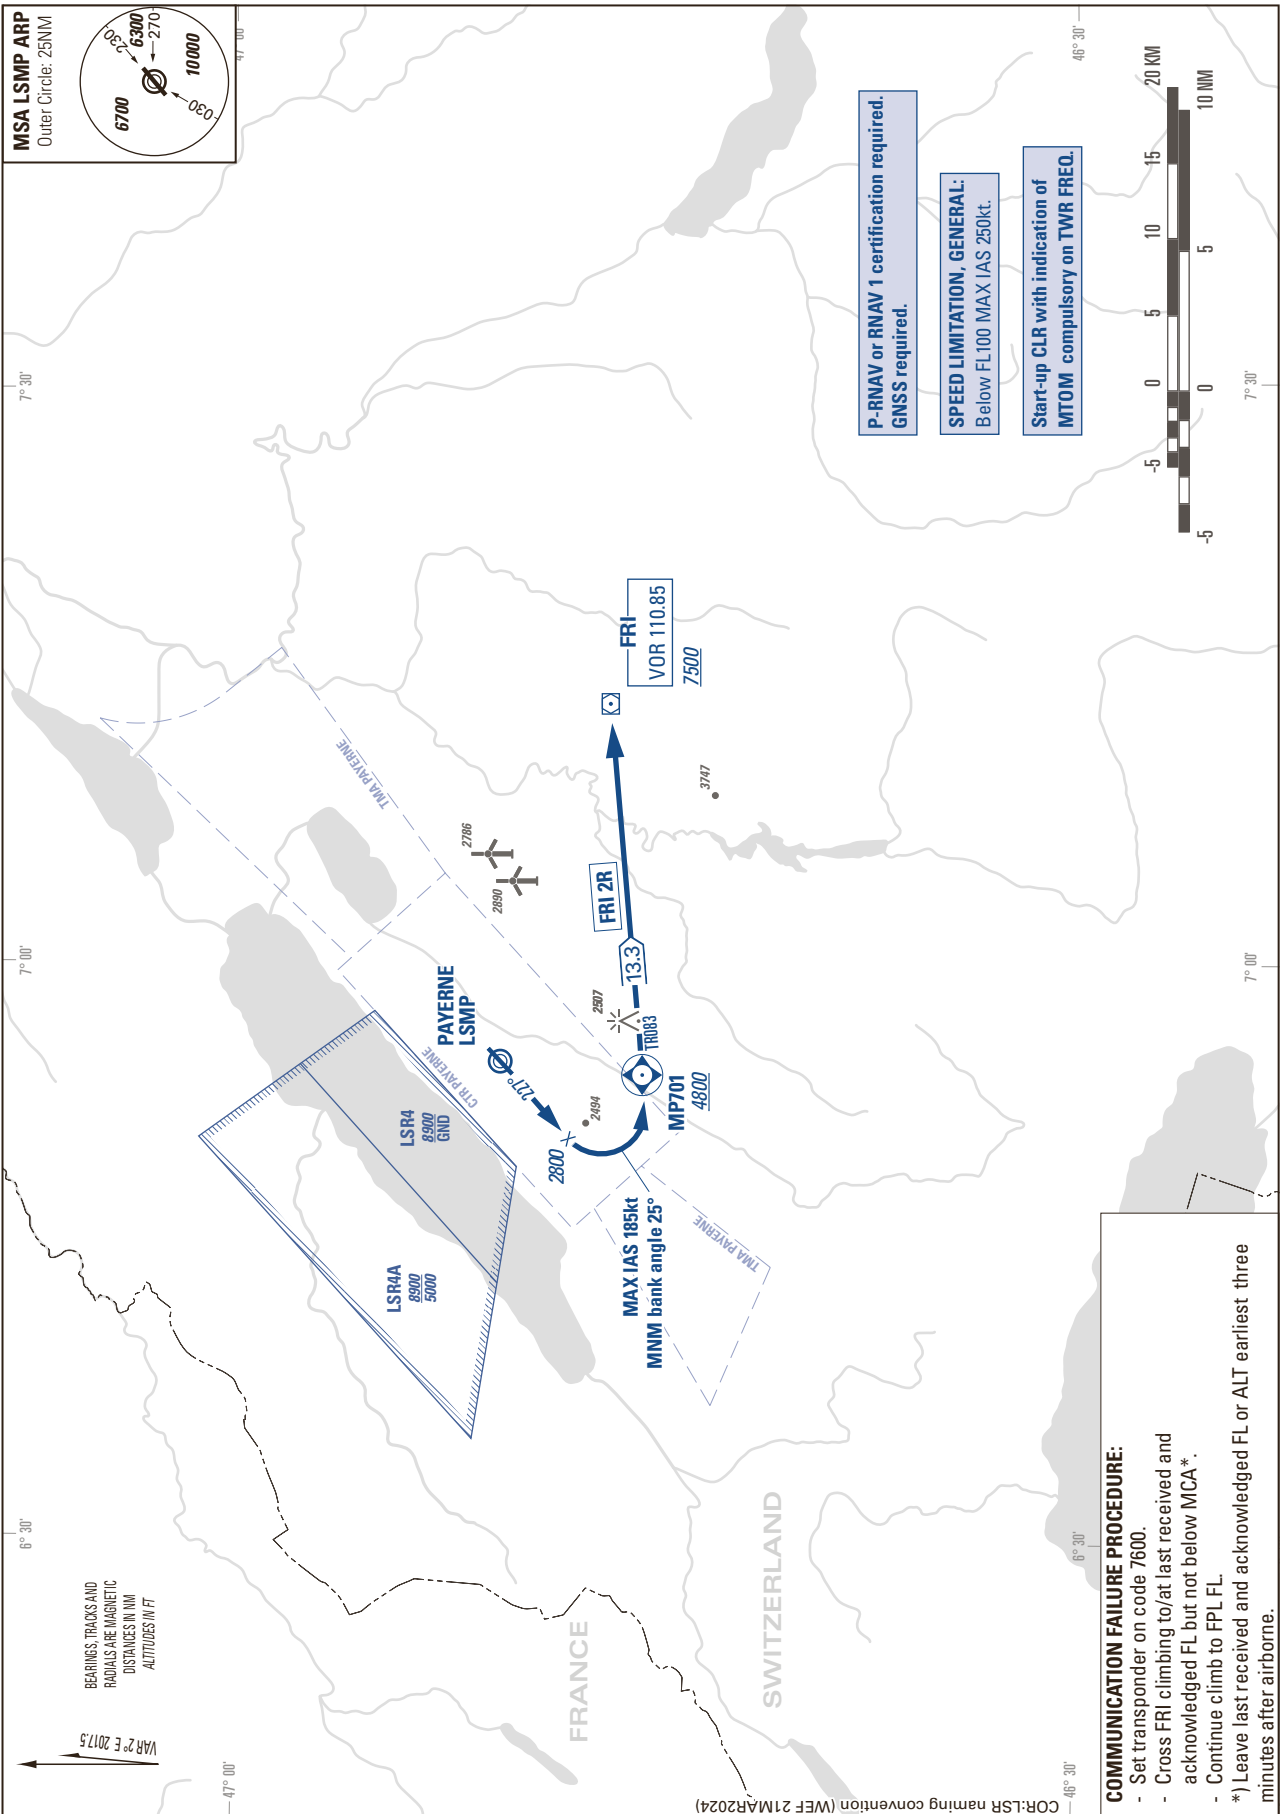

STANDARD INSTRUMENT DEPARTURE CHART
(SID) - ICAO

TRANSITION LEVEL by ATC
TRANSITION ALTITUDE 6000

PAYERNE LSMP
SID RWY23 - RNAV

THIS PAGE INTENTIONALLY LEFT BLANK