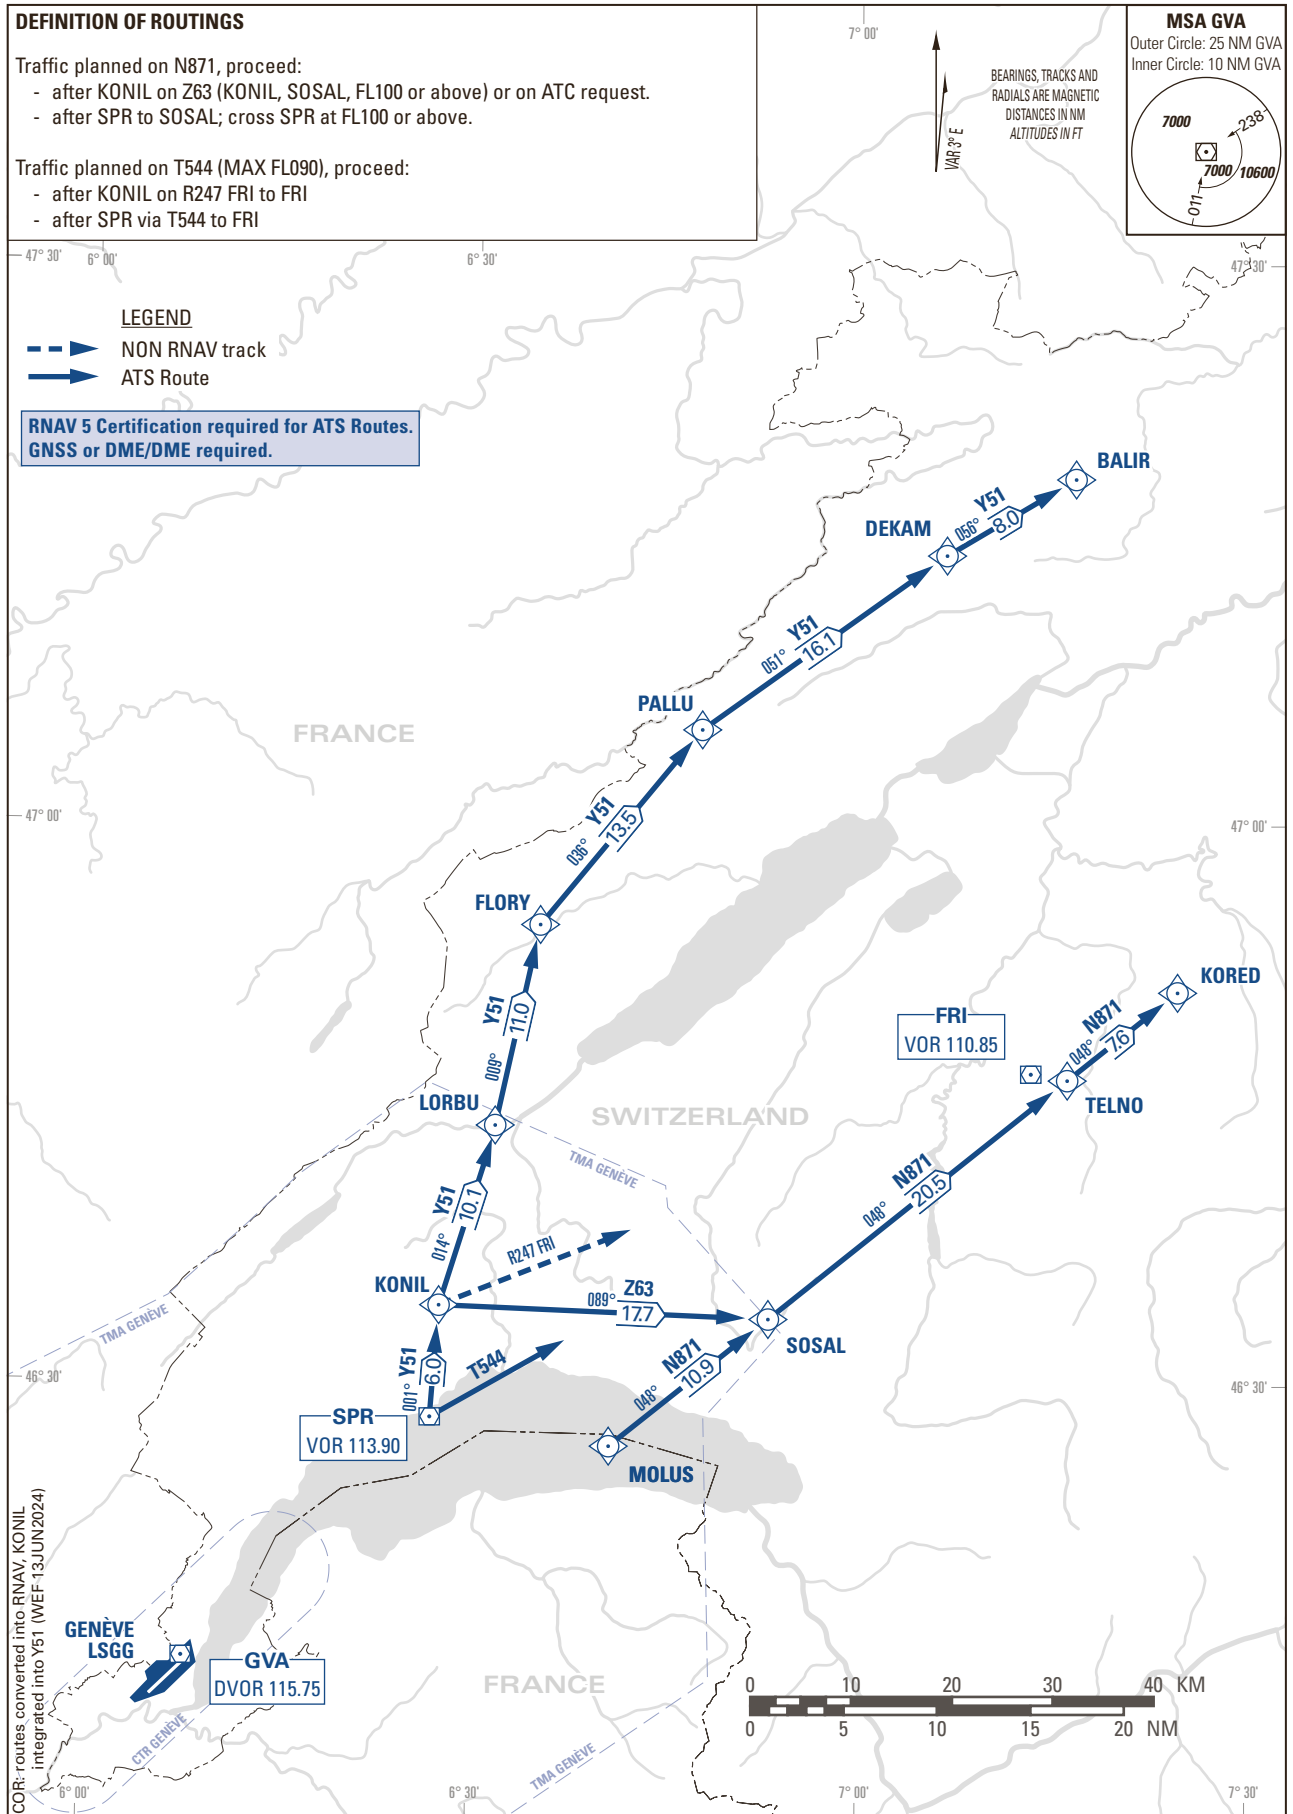

AREA CHART - ICAO

ROUTING AFTER KONIL / SPR / MOLUS DEPARTURES

GENEVA - LSGG
RNAV

THIS PAGE INTENTIONALLY LEFT BLANK