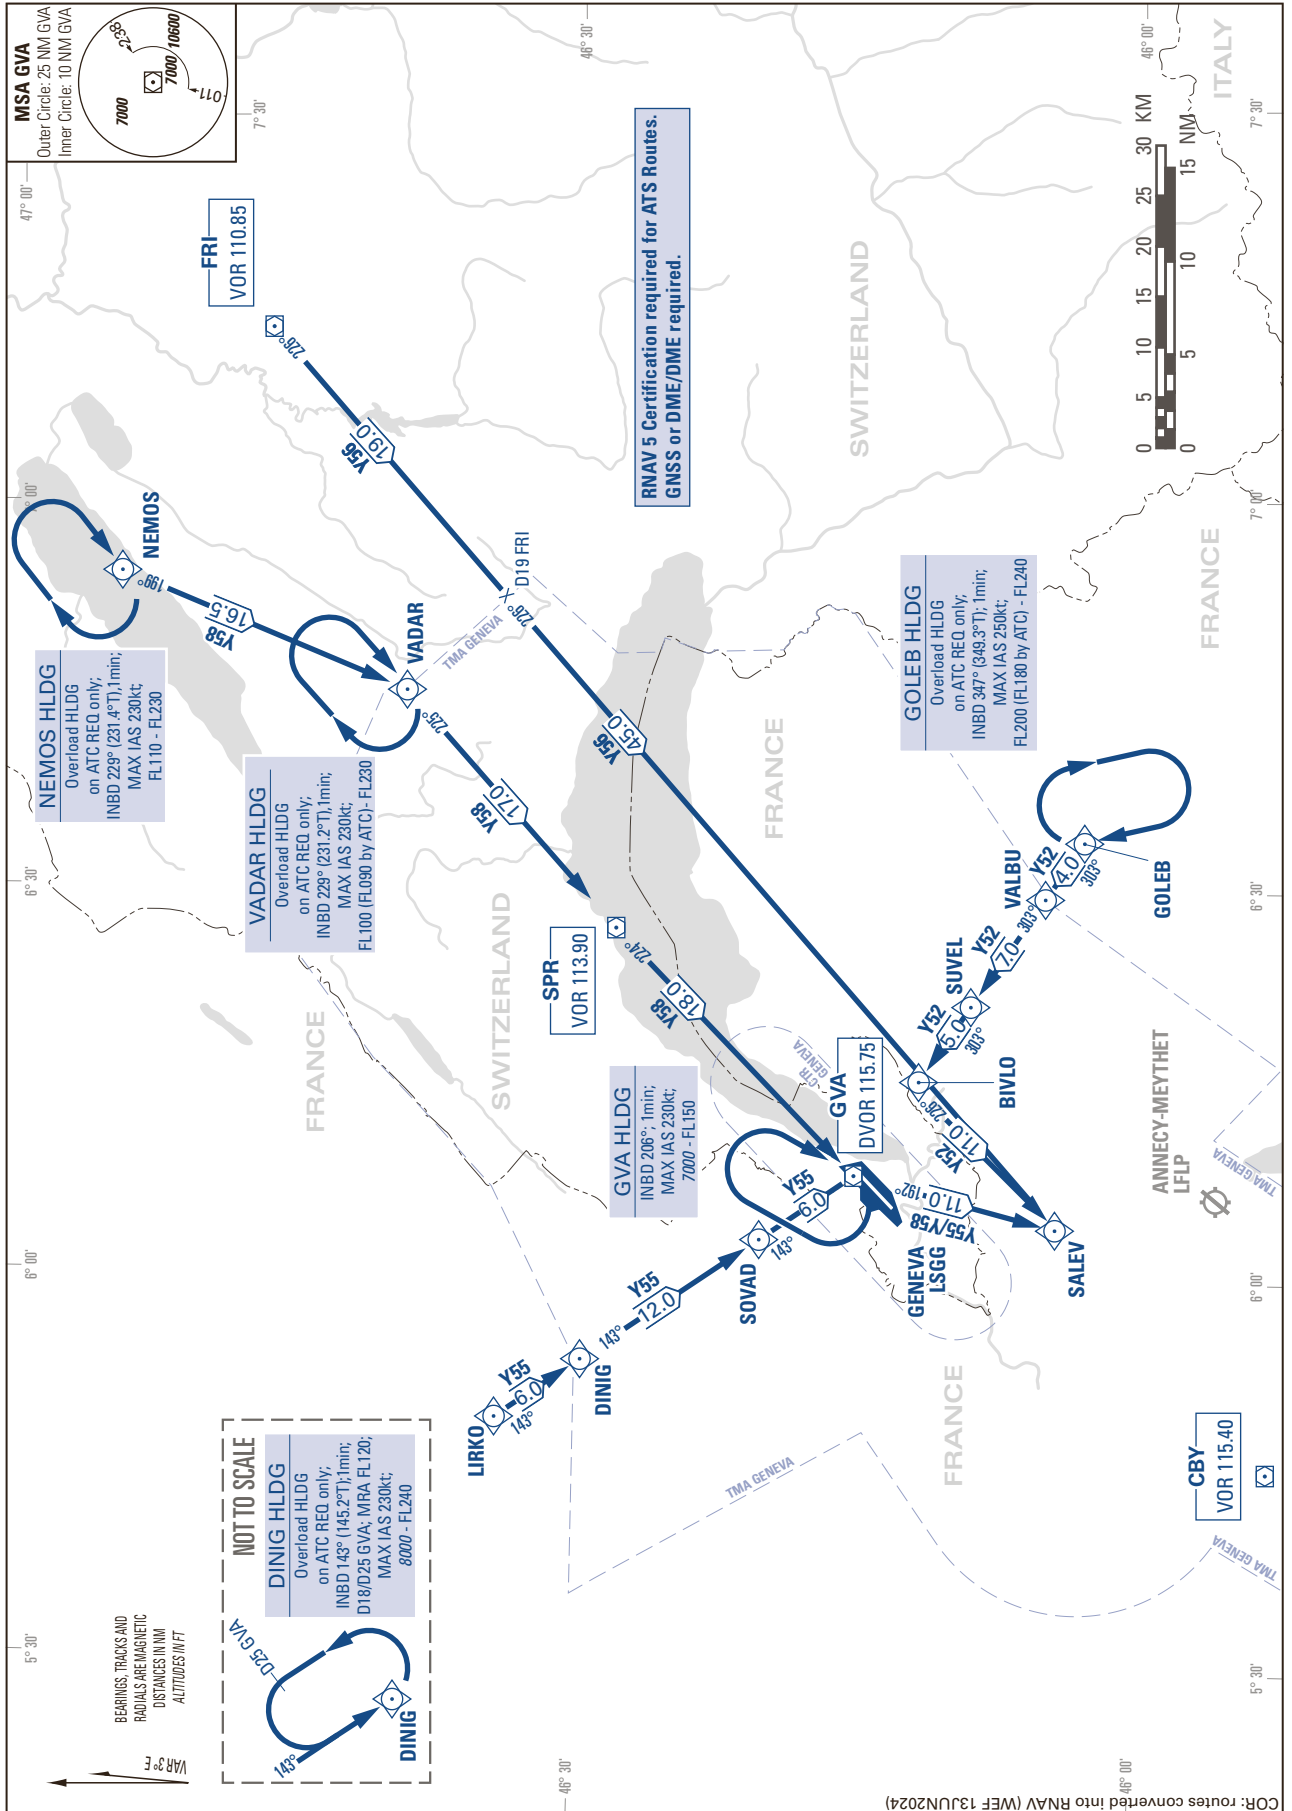

AREA CHART - ICAO

TRANSIT ROUTES THROUGH GENEVA TMA,
DESTINATION LFLB and LFLP

GENEVA LSGG
RNAV

THIS PAGE INTENTIONALLY LEFT BLANK