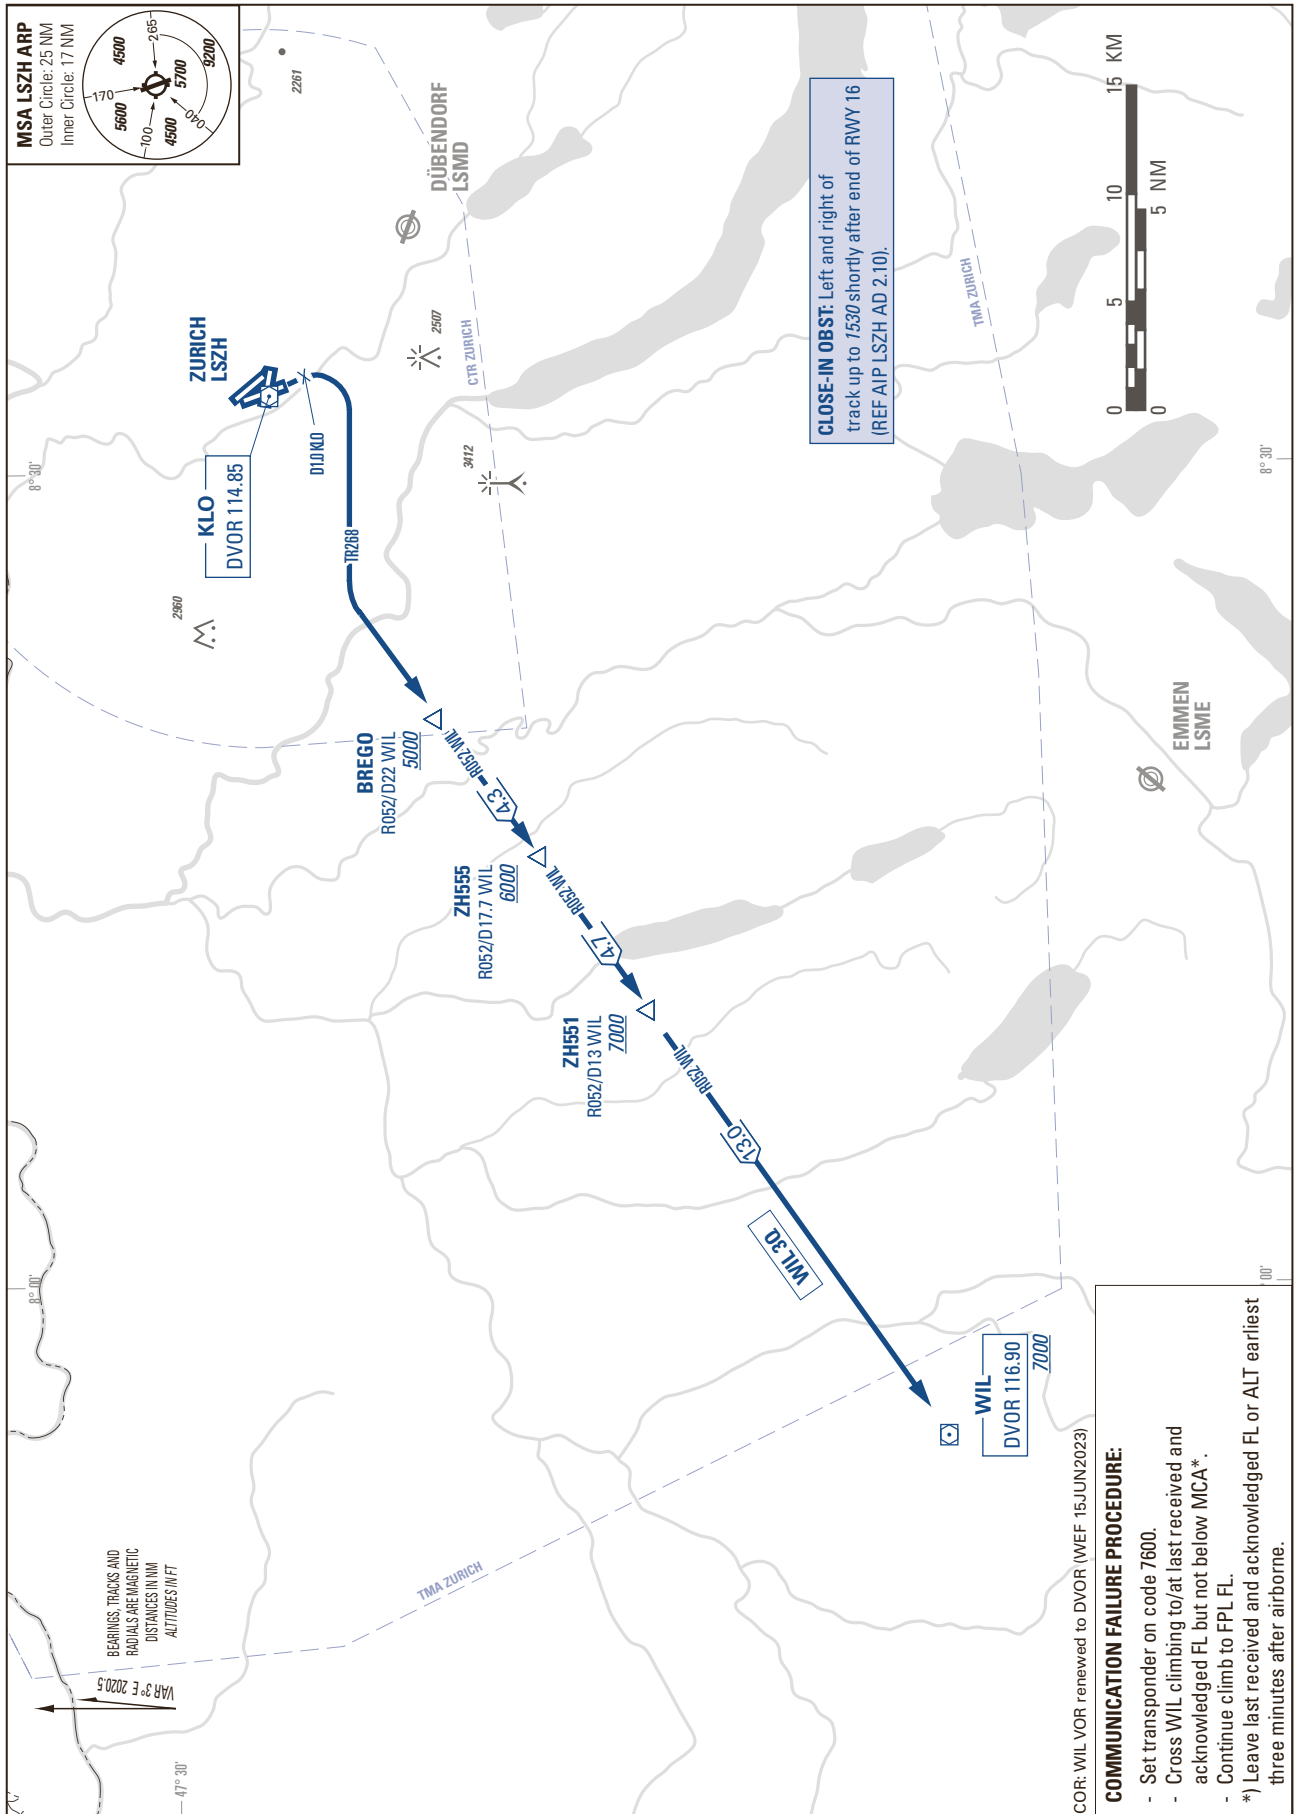

STANDARD INSTRUMENT DEPARTURE CHART
(SID) - ICAO

TRANSITION LEVEL by ATC
TRANSITION ALTITUDE 7000

ZURICH LSZH
SID RWY 16 - NON RNAV

THIS PAGE INTENTIONALLY LEFT BLANK