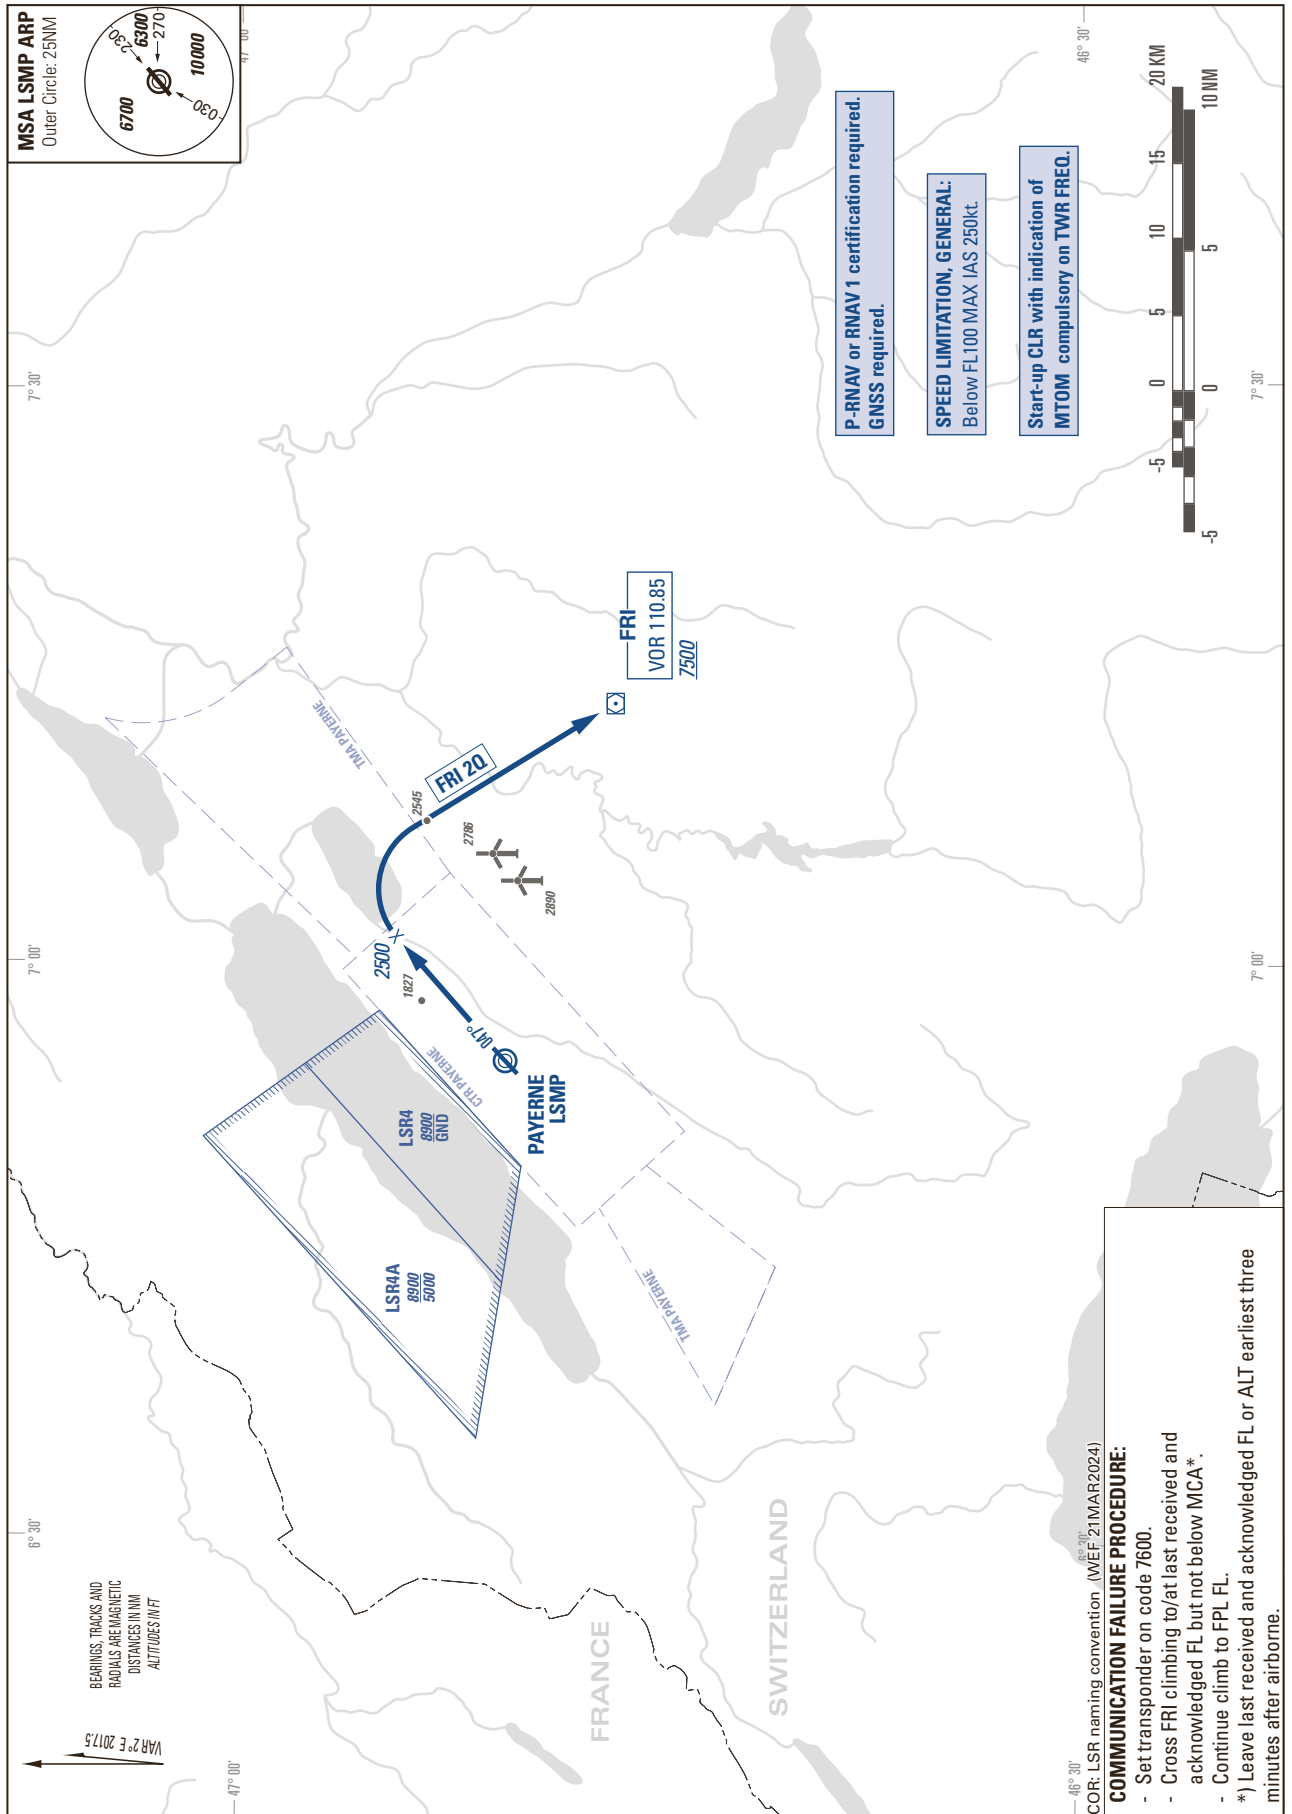

STANDARD INSTRUMENT DEPARTURE CHART  
(SID) - ICAO

TRANSITION LEVEL by ATC  
TRANSITION ALTITUDE 6000

PAYERNE LSMP  
SID RWY05 - RNAV

THIS PAGE INTENTIONALLY LEFT BLANK