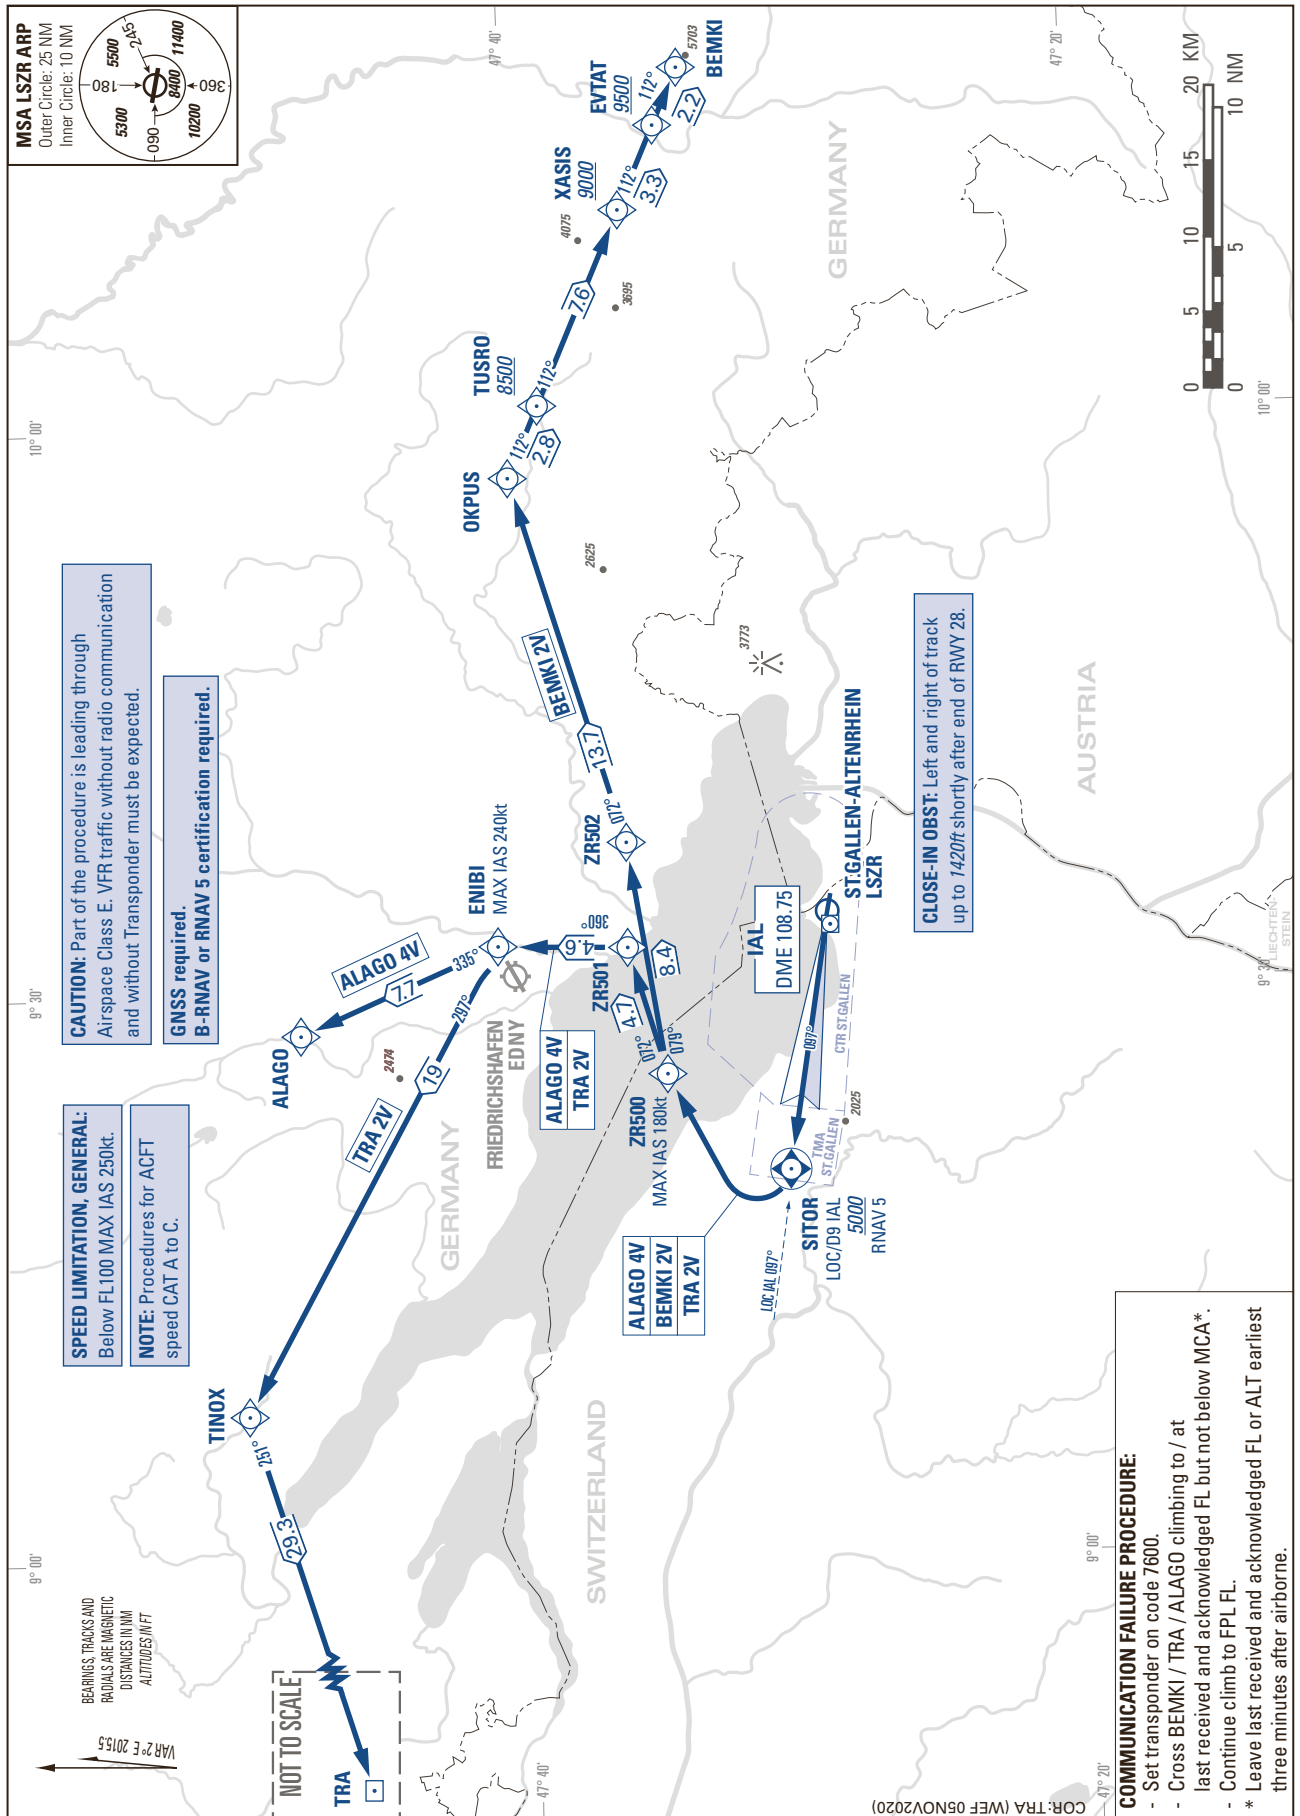

STANDARD INSTRUMENT DEPARTURE CHART (SID) - ICAO

TRANSITION LEVEL by ATC
TRANSITION ALTITUDE 5000

ST. GALLEN-ALTENRHEIN LSZR
SID RWY 28 - RNAV 5

THIS PAGE INTENTIONALLY LEFT BLANK