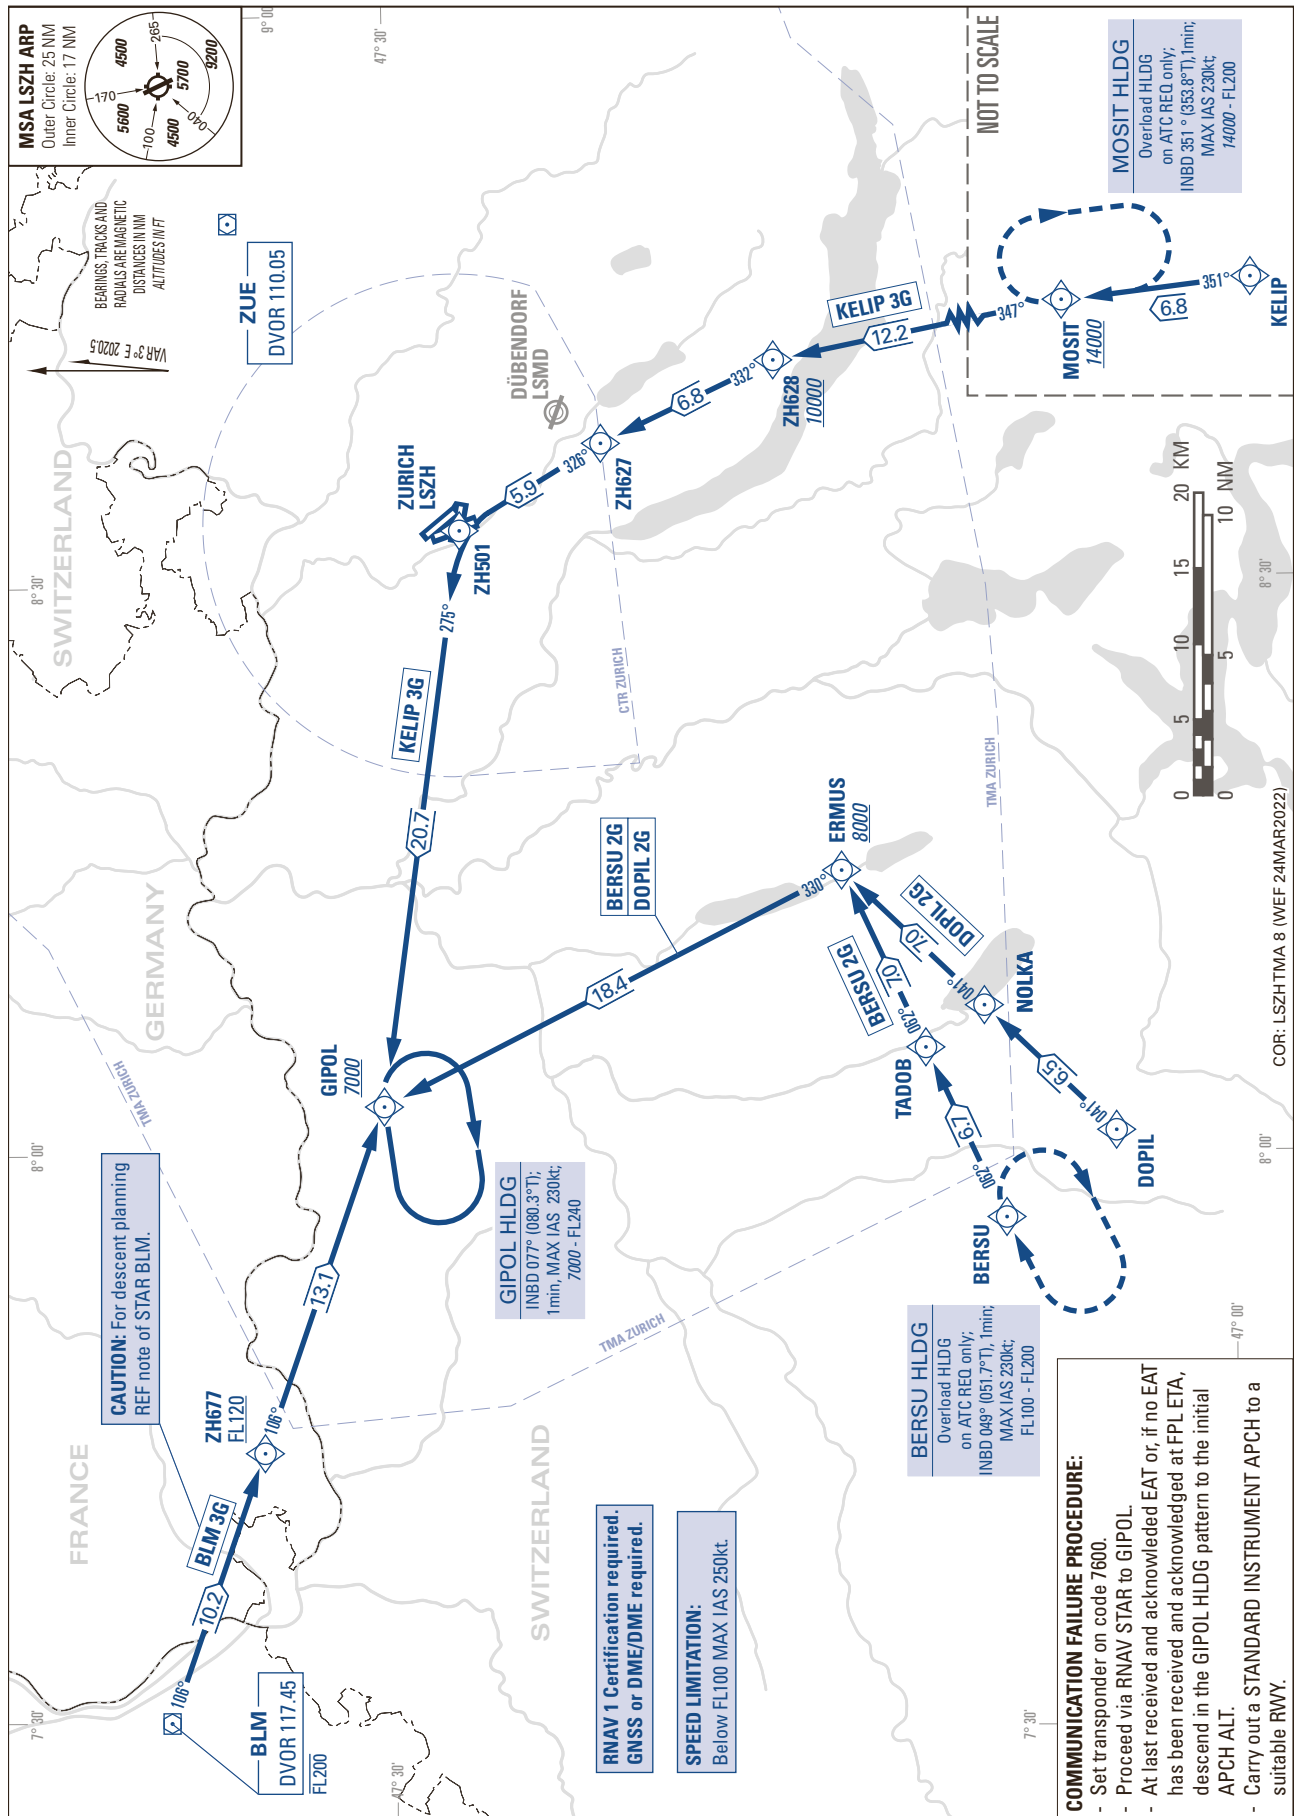

STANDARD INSTRUMENT ARRIVAL CHART
(STAR) - ICAO

TRANSITION LEVEL by ATC
TRANSITION ALTITUDE 7000

ZURICH LSZH
STAR TO GIPOL - RNAV 1

THIS PAGE INTENTIONALLY LEFT BLANK