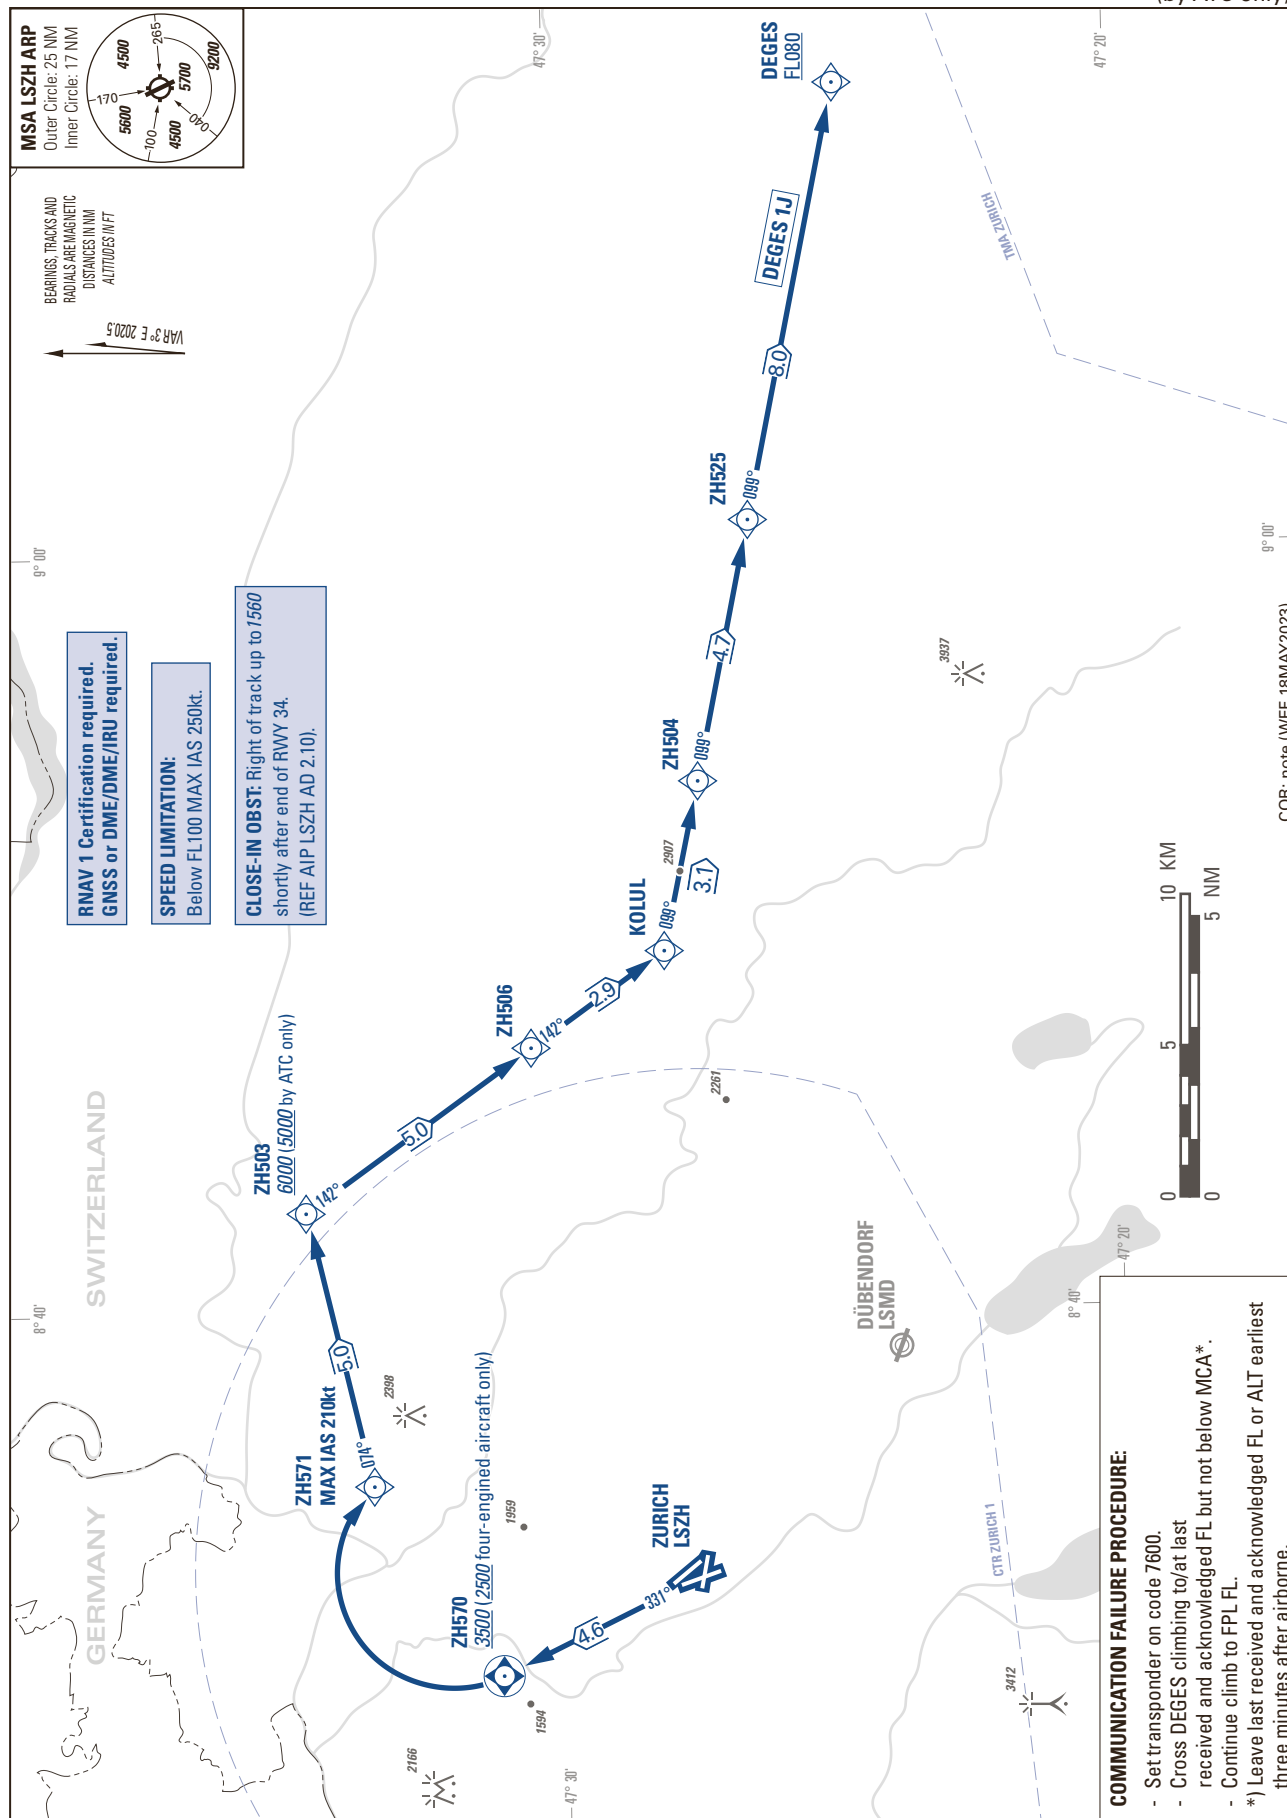

STANDARD INSTRUMENT DEPARTURE CHART
(SID) - ICAO

TRANSITION LEVEL by ATC
TRANSITION ALTITUDE 7000

ZURICH LSZH
SID RWY 34 - RNAV 1
(by ATC only)

THIS PAGE INTENTIONALLY LEFT BLANK