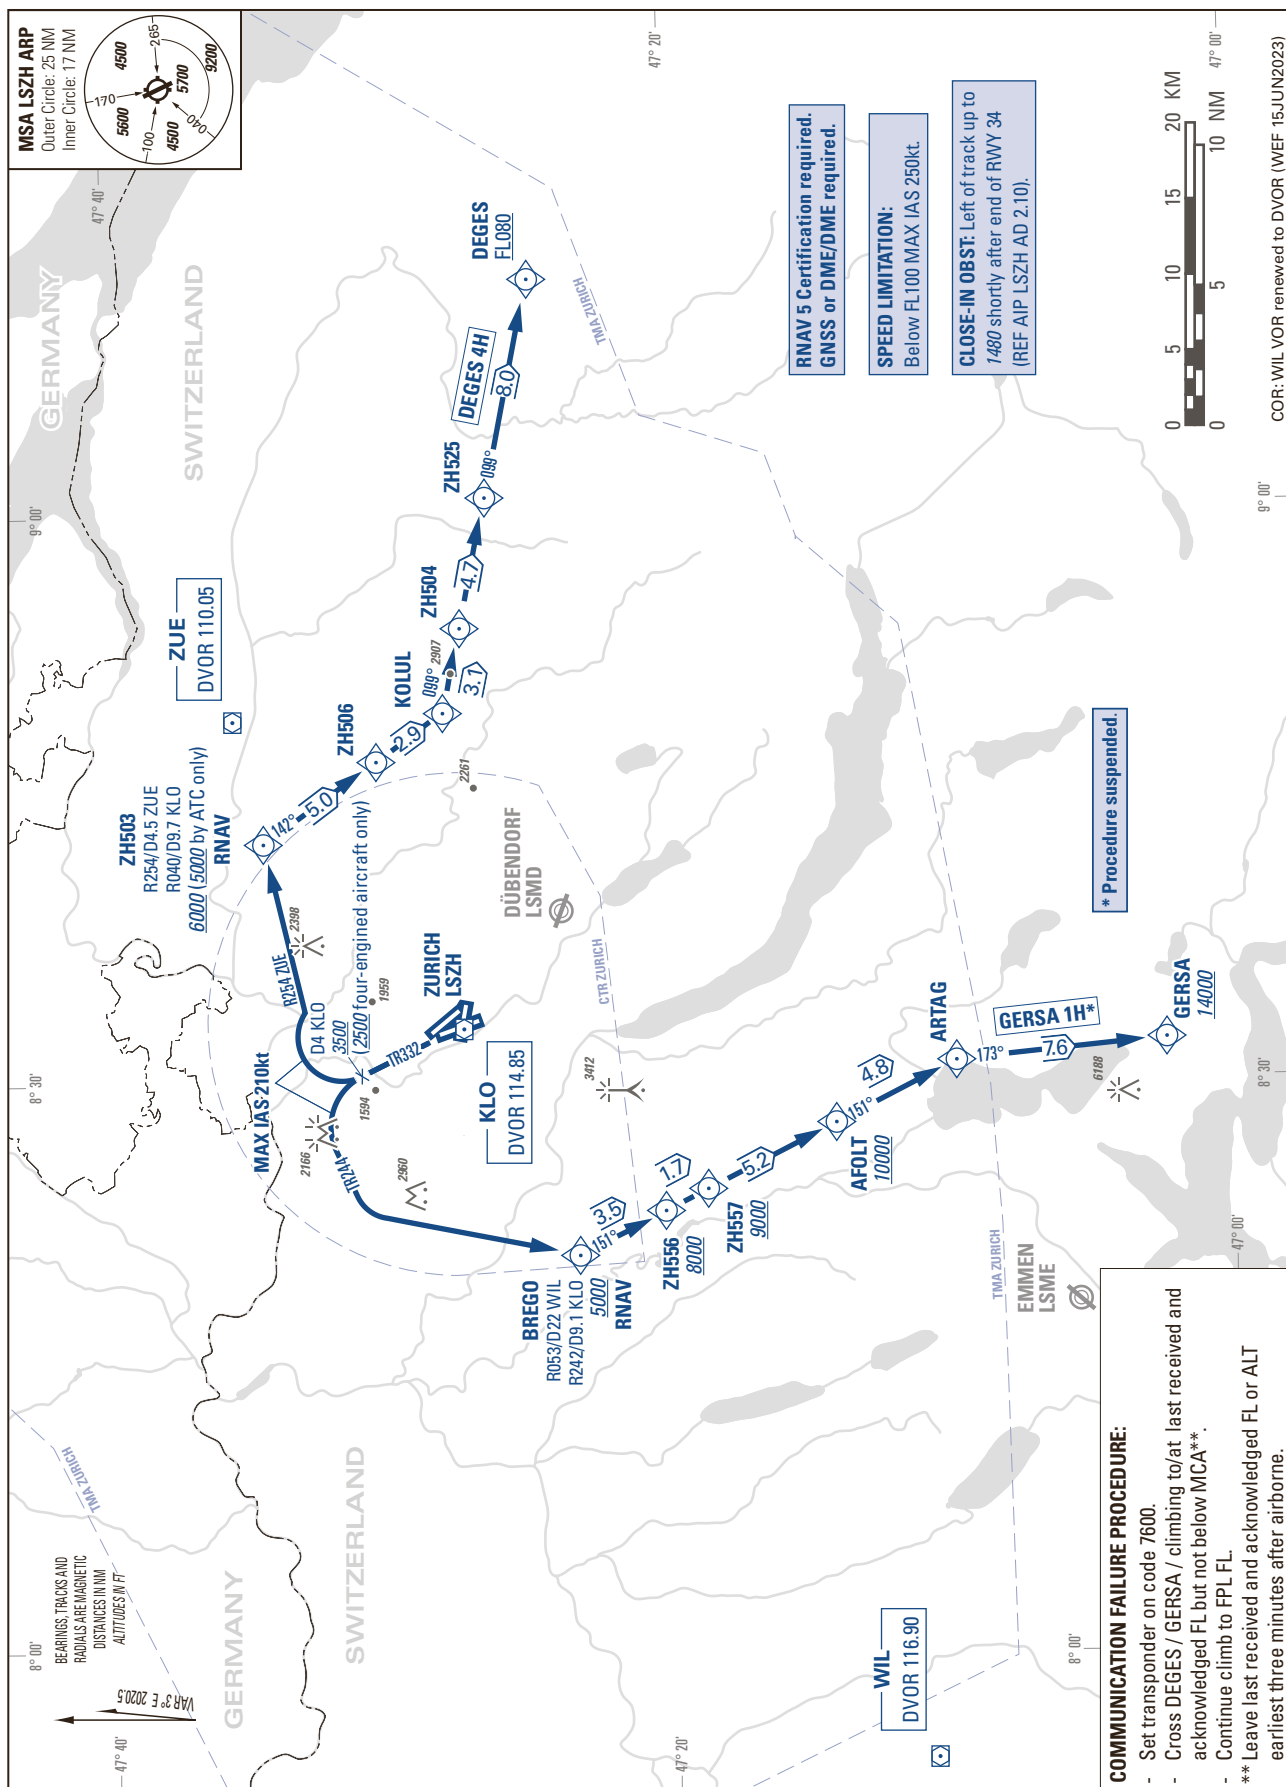

STANDARD INSTRUMENT DEPARTURE CHART
(SID) - ICAO

TRANSITION LEVEL by ATC
TRANSITION ALTITUDE 7000

ZURICH LSZH
SID RWY 34 - RNAV 5

THIS PAGE INTENTIONALLY LEFT BLANK