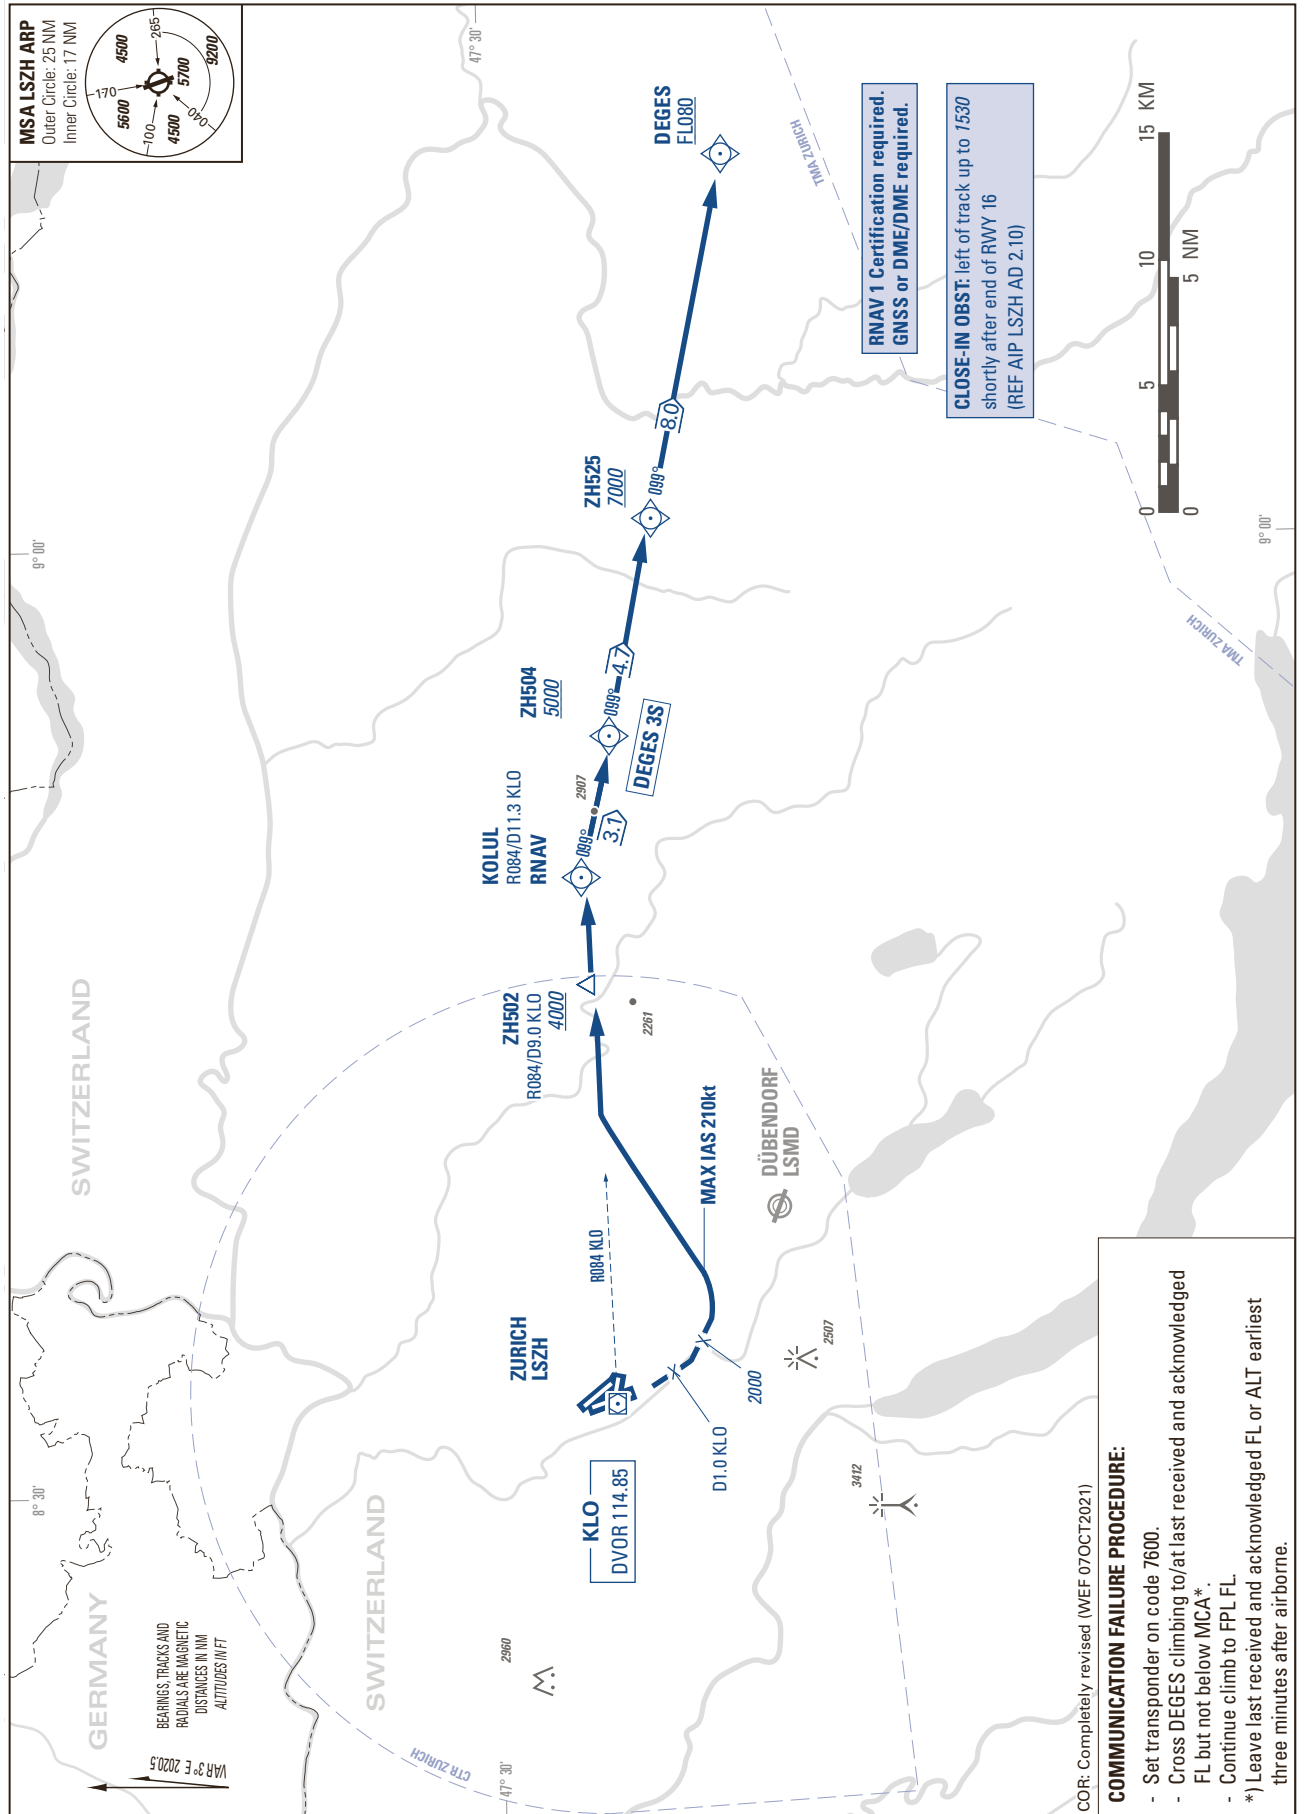

STANDARD INSTRUMENT DEPARTURE CHART (SID) - ICAO

TRANSITION LEVEL by ATC
TRANSITION ALTITUDE 7000

ZURICH LSZH
SID RWY 16 - RNAV 1

THIS PAGE INTENTIONALLY LEFT BLANK