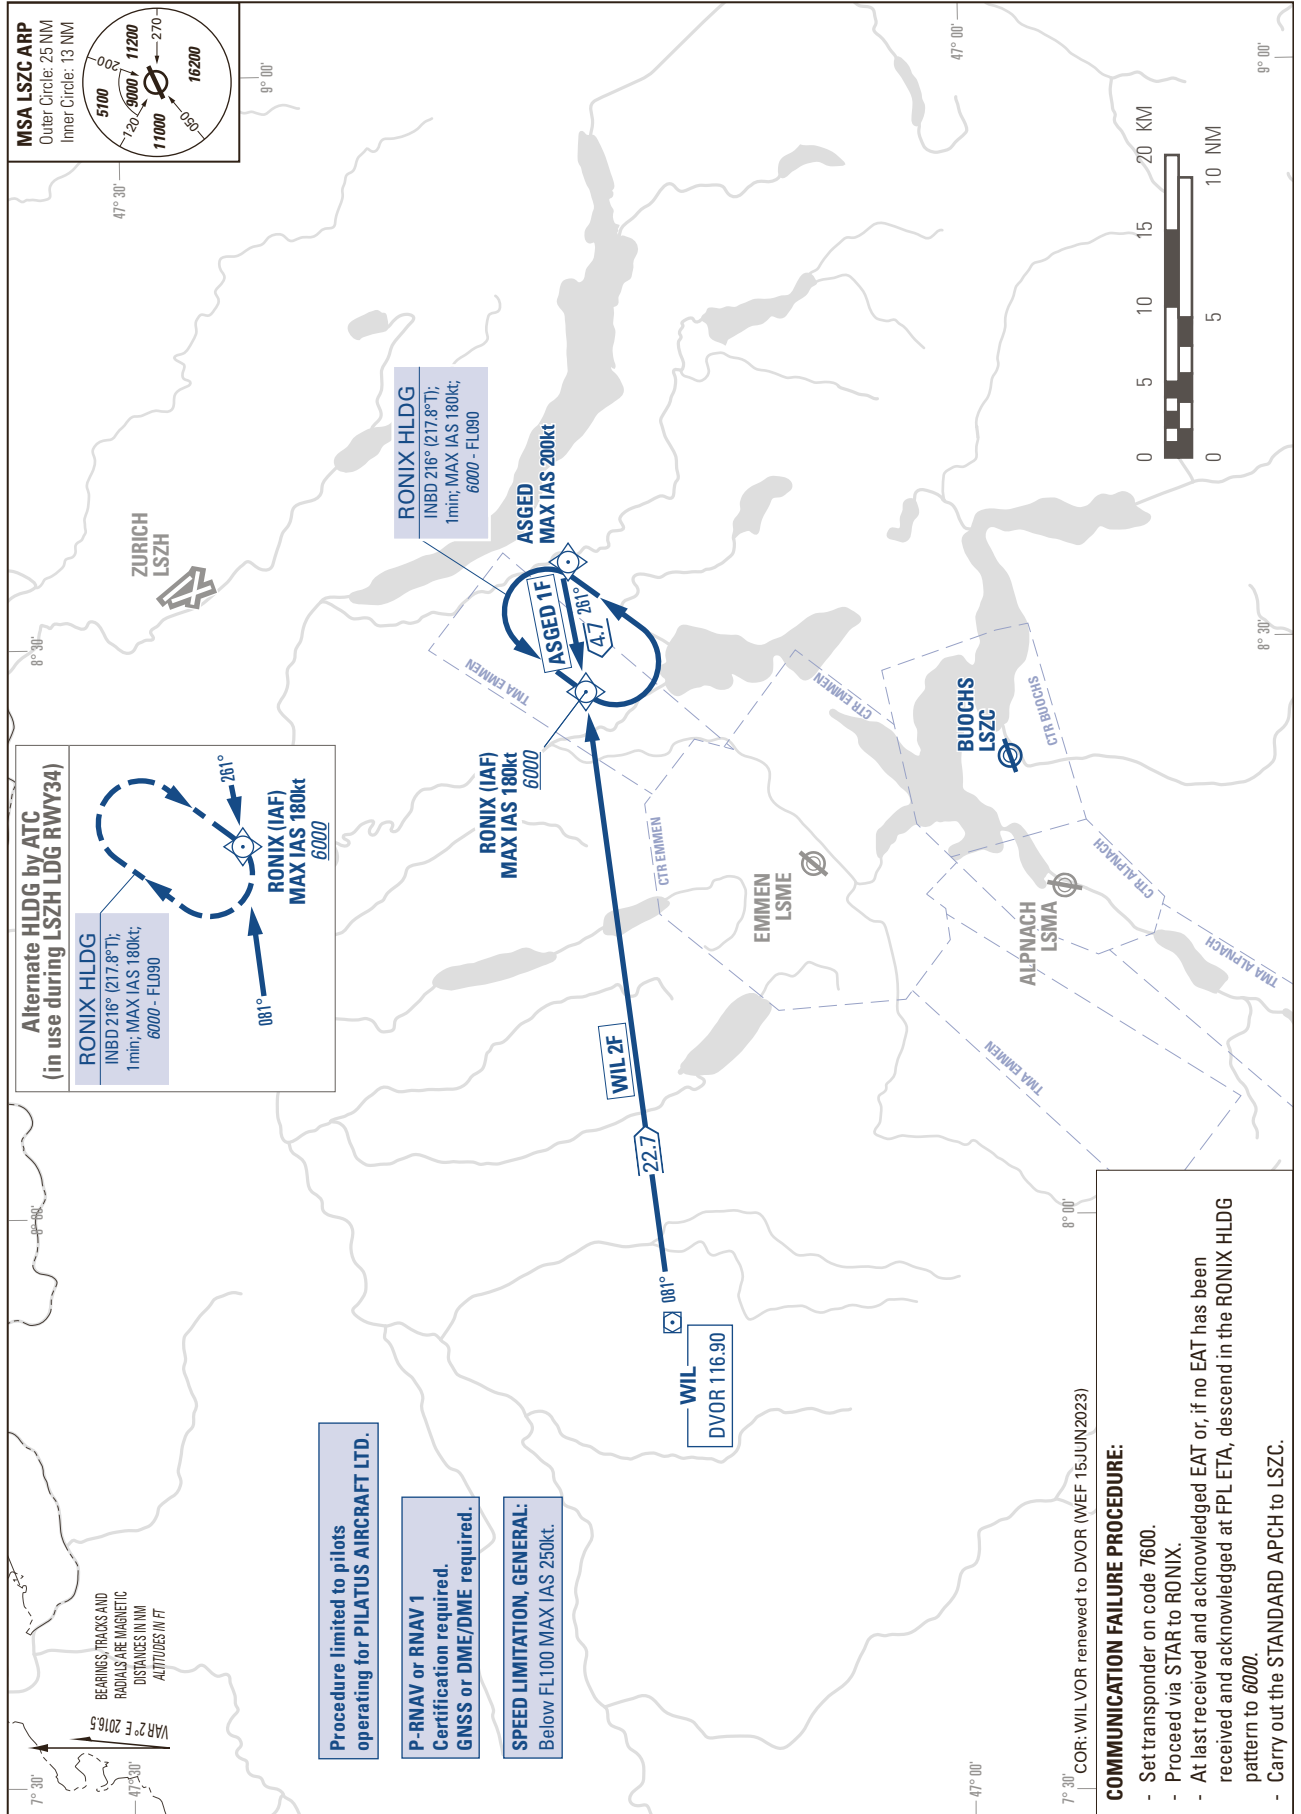

STANDARD INSTRUMENT ARRIVAL CHART
(STAR) - ICAO

TRANSITION LEVEL by ATC
TRANSITION ALTITUDE 7000

BUOCHS - LSZC
STAR to RONIX - RNAV 1

THIS PAGE INTENTIONALLY LEFT BLANK