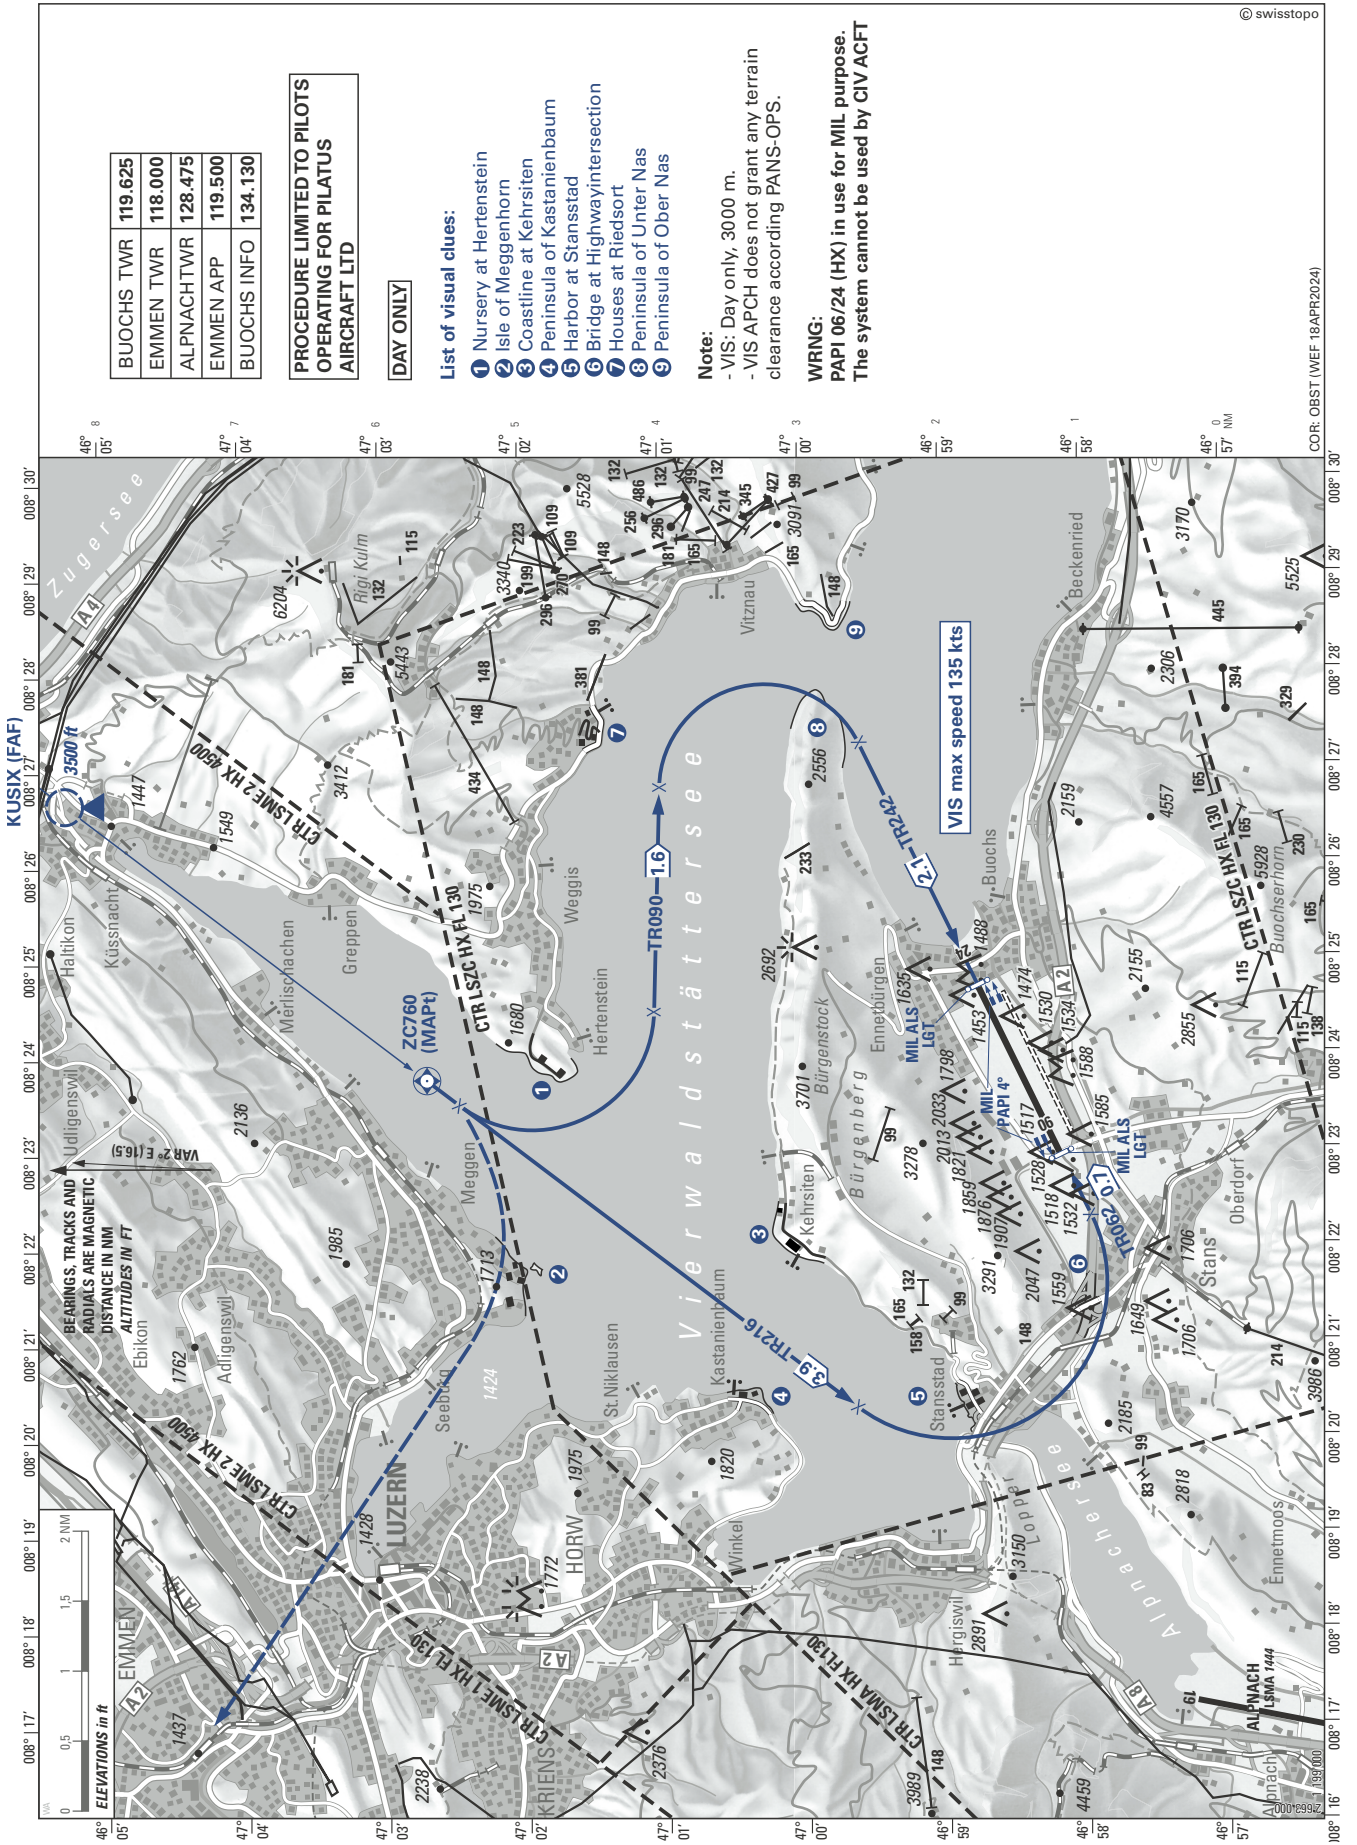

ELEV 1475 ft (450 m)

BUOCHS

© swisstopo

BUOCHS TWR	119.625
EMMEN TWR	118.000
ALPNACH TWR	128.475
EMMEN APP	119.500
BUOCHS INFO	134.130

**PROCEDURE LIMITED TO PILOTS OPERATING FOR PILATUS AIRCRAFT LTD**

**DAY ONLY**

**List of visual clues:**

- 1 Nursery at Hertenstein
- 2 Isle of Meggenhorn
- 3 Coastline at Kehrsiten
- 4 Peninsula of Kastanienbaum
- 5 Harbor at Stansstad
- 6 Bridge at Highway intersection
- 7 Houses at Riedsort
- 8 Peninsula of Unter Nas
- 9 Peninsula of Ober Nas

**Note:**

- VIS: Day only, 3000 m.  
 - VIS APCH does not grant any terrain clearance according PANS-OPS.

**WRNG:**

PAPI 06/24 (HX) in use for MIL purpose.  
 The system cannot be used by CIV ACFT

KUSIX (FAF)

BEARINGS, TRACKS AND RADIALS ARE MAGNETIC  
 DISTANCE IN NM  
 ALTITUDES IN FT

COR: OBST (WEF 18APR2024)

THIS PAGE INTENTIONALLY LEFT BLANK