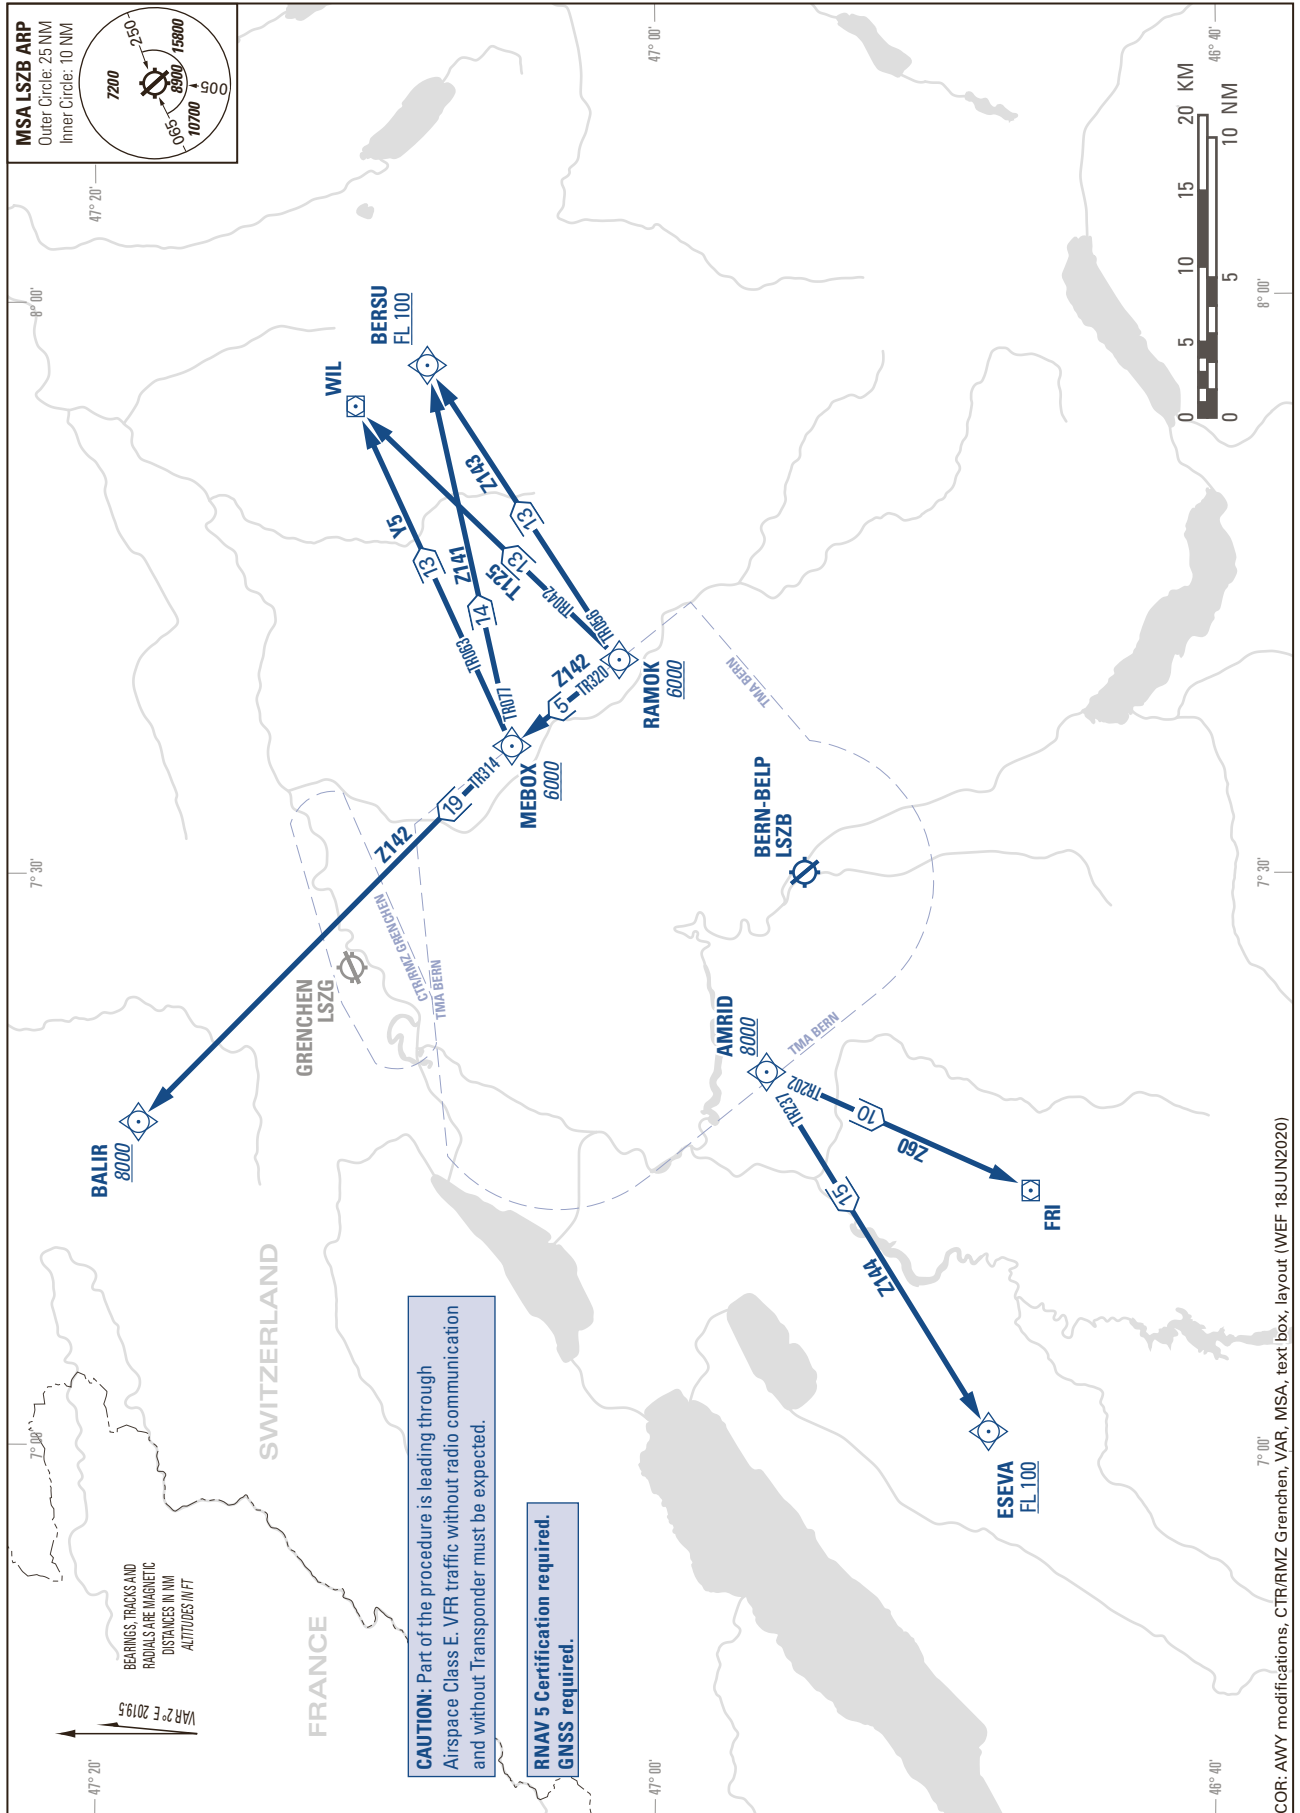

AREA CHART - ICAO

TRANSITION AFTER DEPARTURE
ROUTES RAMOK / MEBOX / AMRID

THIS PAGE INTENTIONALLY LEFT BLANK