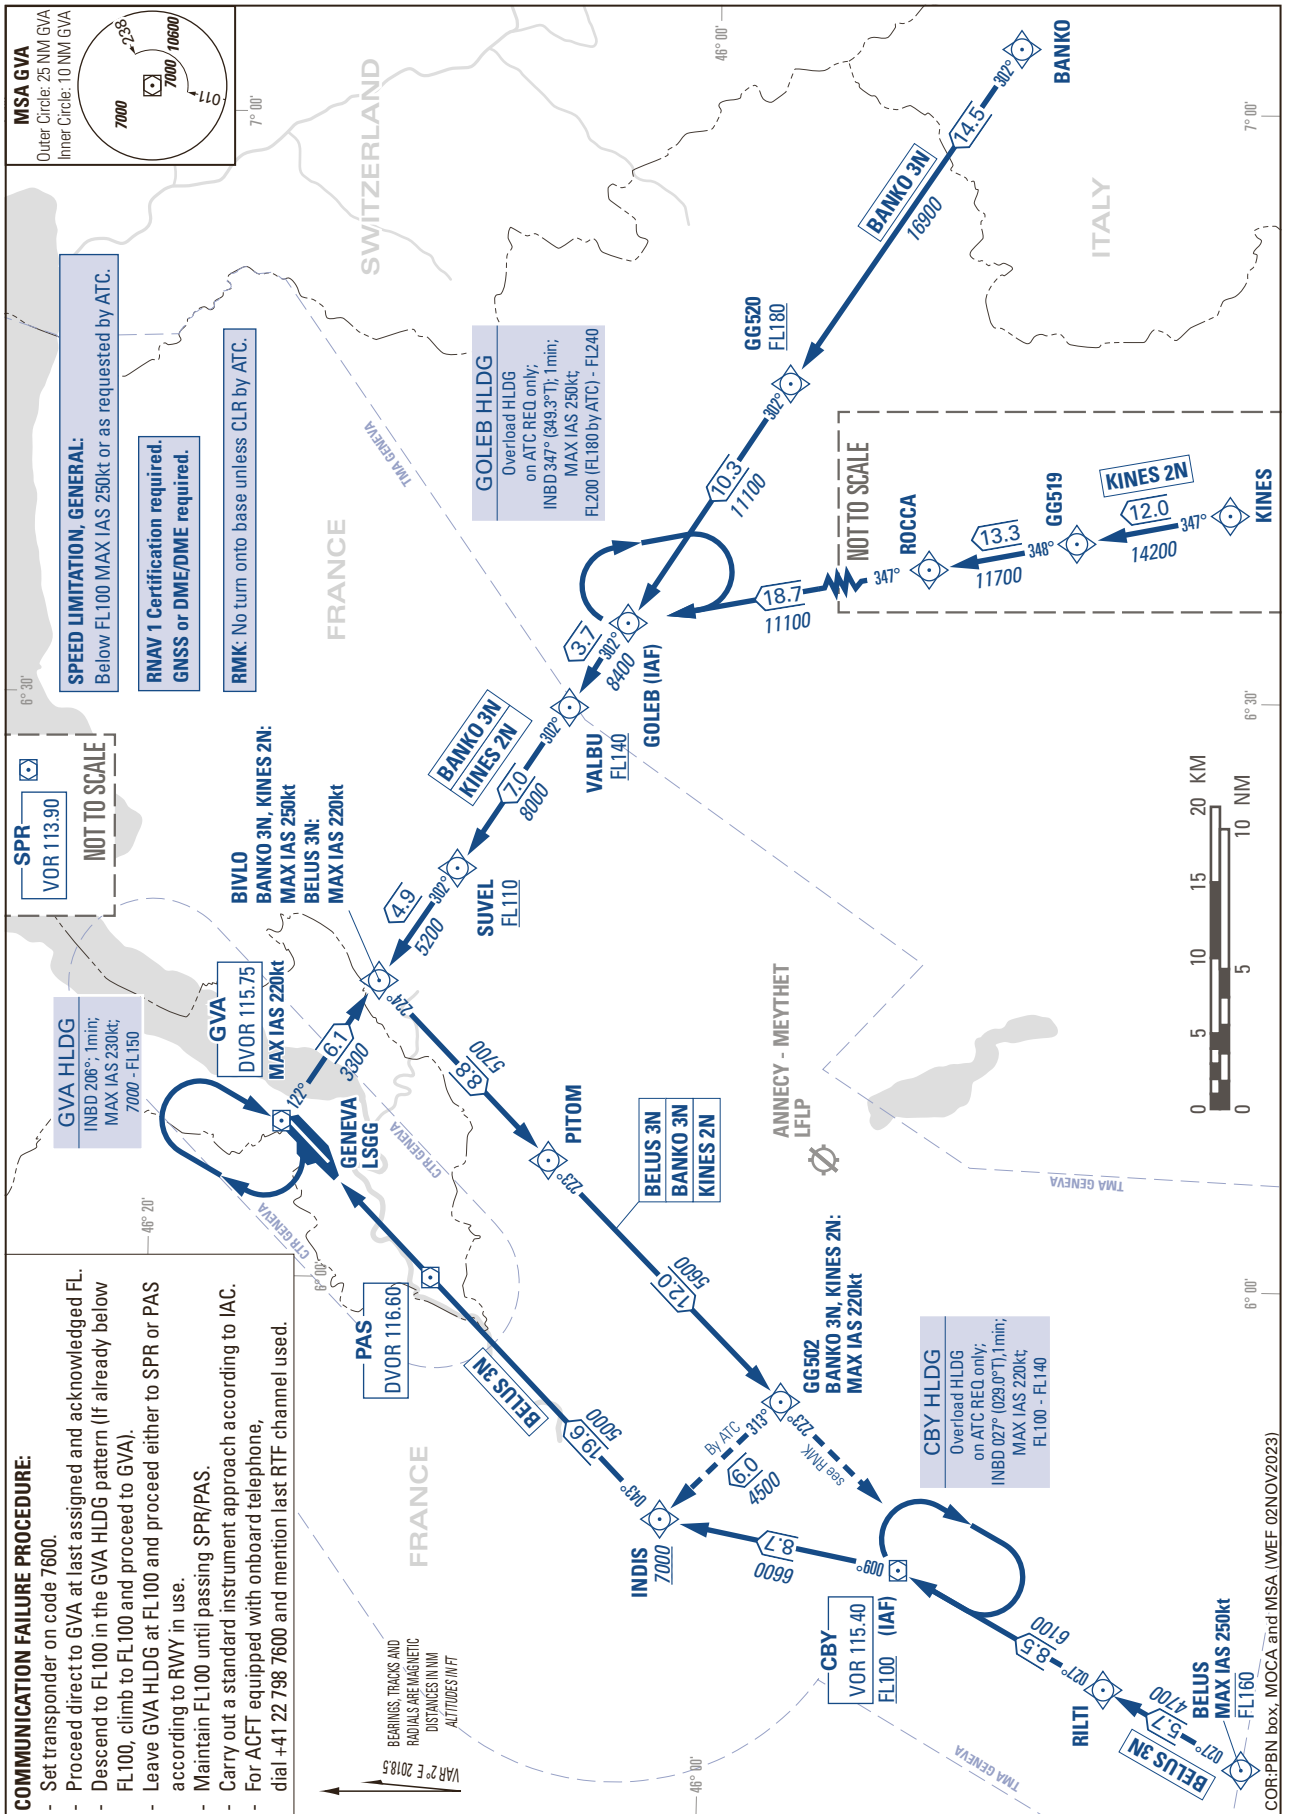

STANDARD INSTRUMENT ARRIVAL CHART
(STAR) - ICAO

TRANSITION LEVEL by ATC
TRANSITION ALTITUDE 7000

GENEVA LSGG
STAR RWY 04 - RNAV
BELUS - KINES - BANKO

THIS PAGE INTENTIONALLY LEFT BLANK