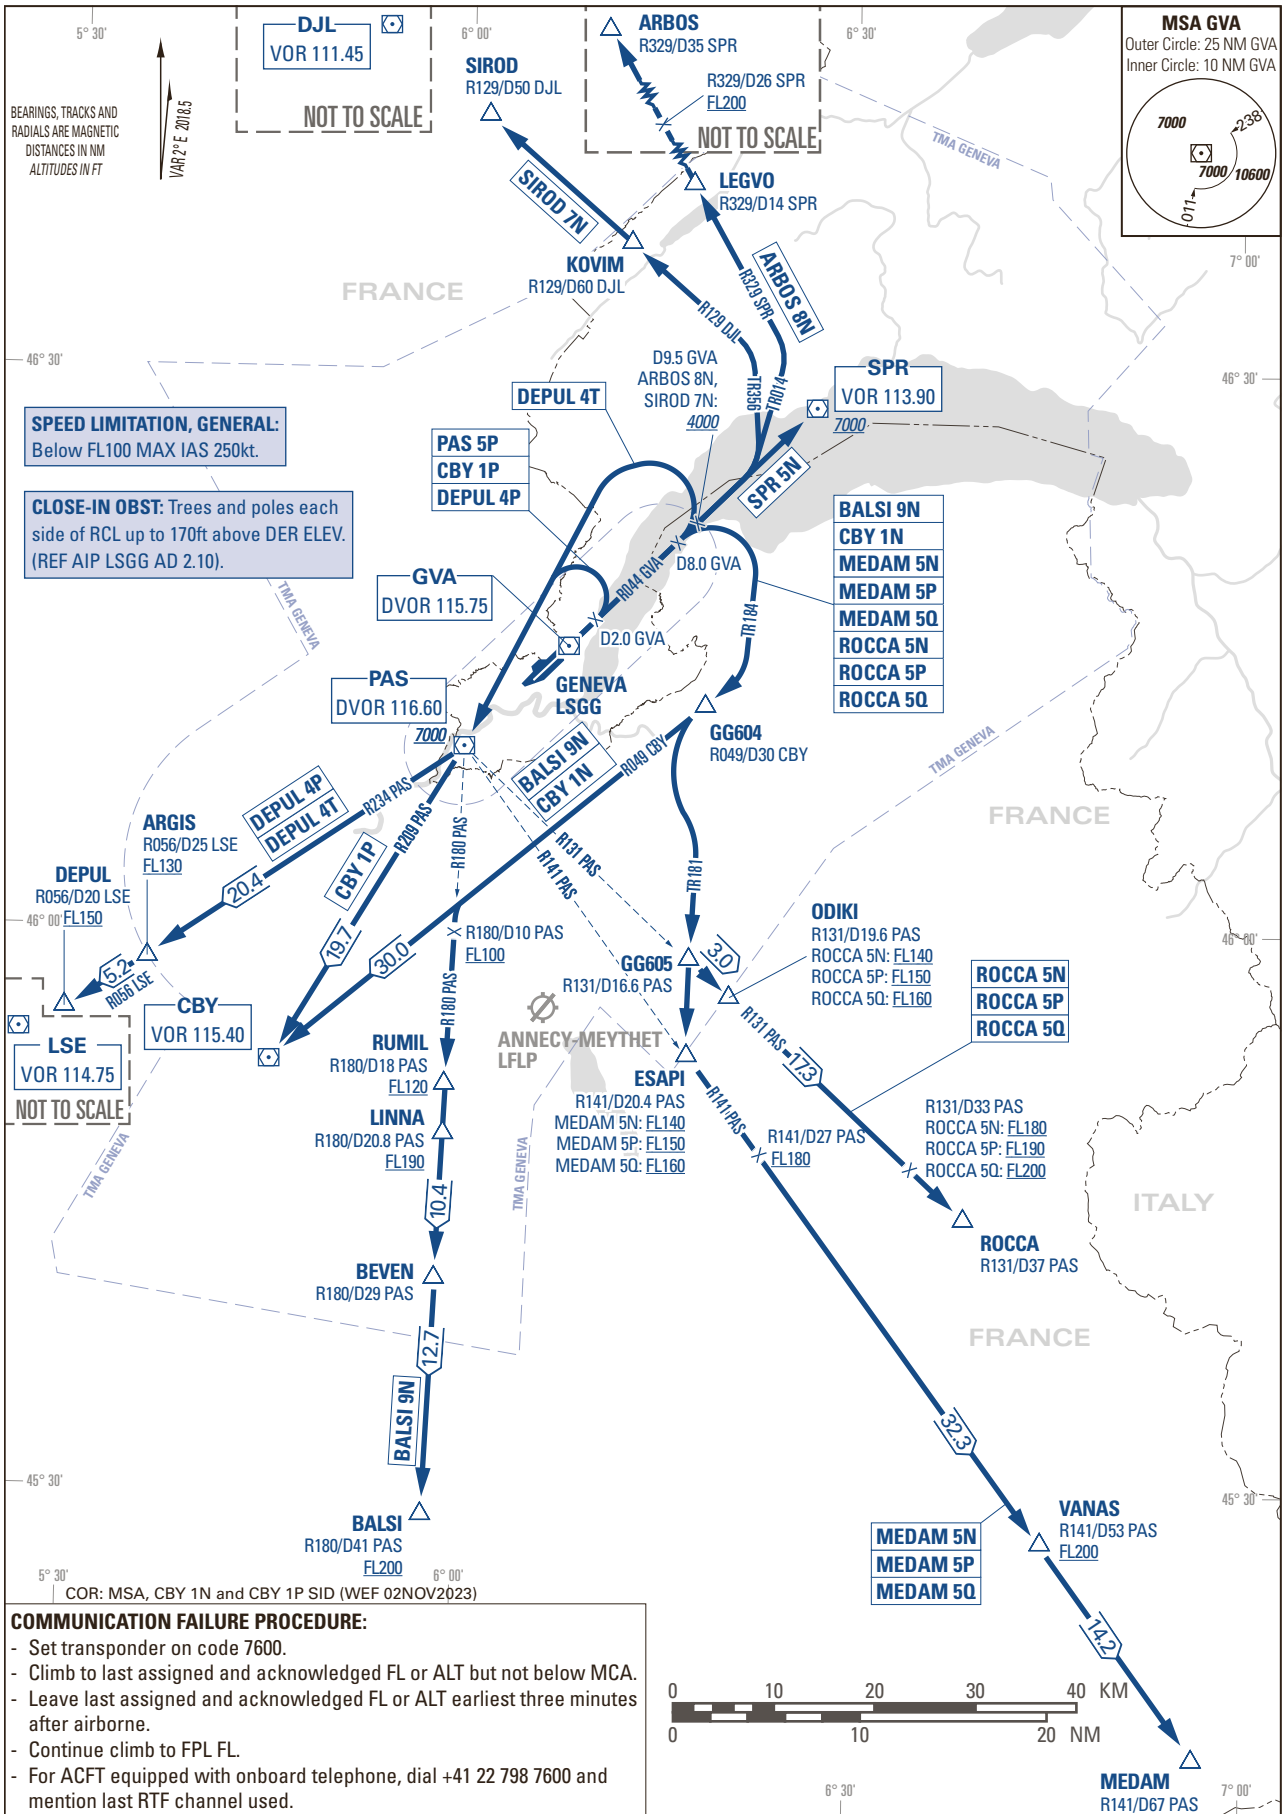

STANDARD INSTRUMENT DEPARTURE CHART (SID) - ICAO

TRANSITION LEVEL by ATC
TRANSITION ALTITUDE 7000

GENEVA LSGG
SID RWY 04 - NON RNAV

THIS PAGE INTENTIONALLY LEFT BLANK