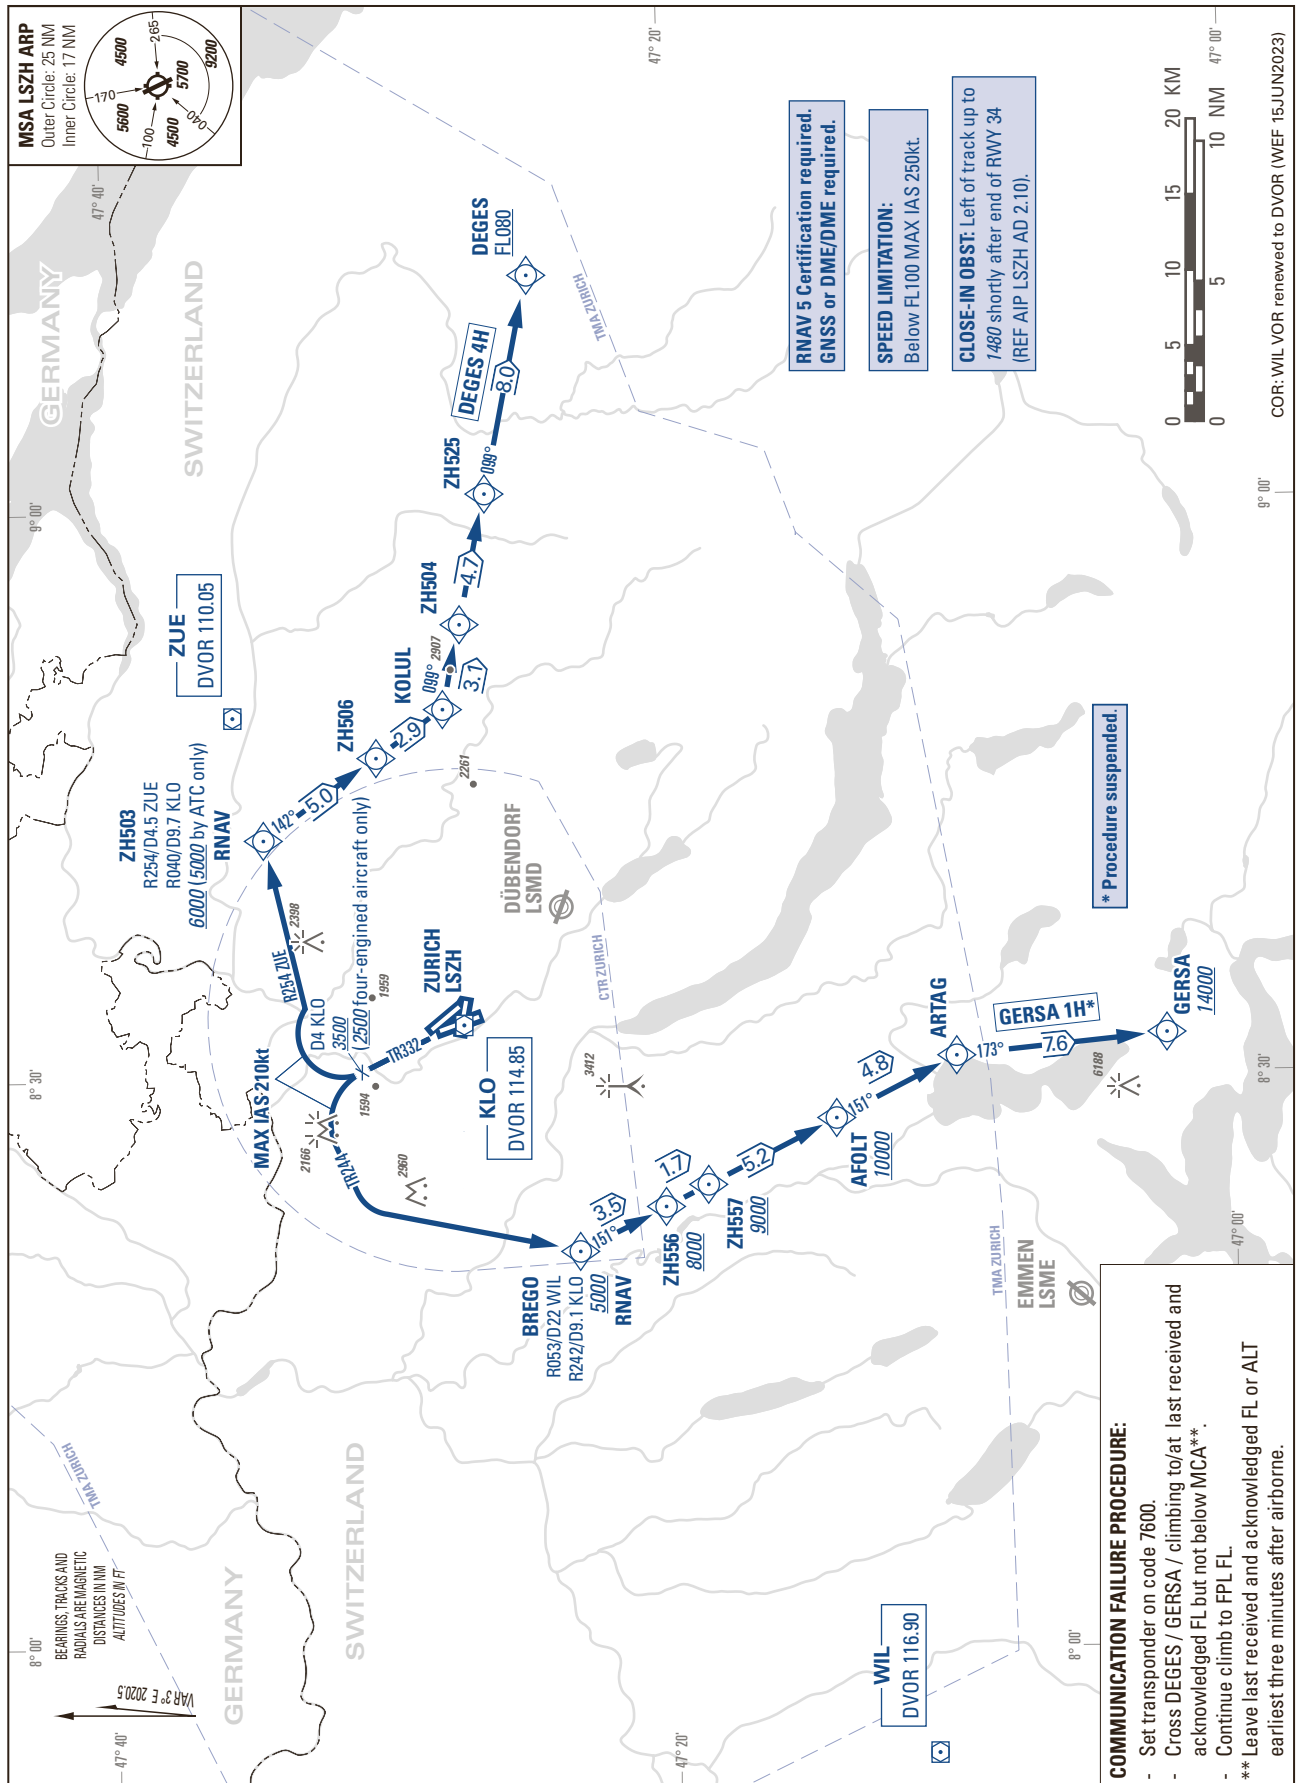

STANDARD INSTRUMENT DEPARTURE CHART
(SID) - ICAO

TRANSITION LEVEL by ATC
TRANSITION ALTITUDE 7000

ZURICH LSZH
SID RWY 34 - RNAV 5

THIS PAGE INTENTIONALLY LEFT BLANK