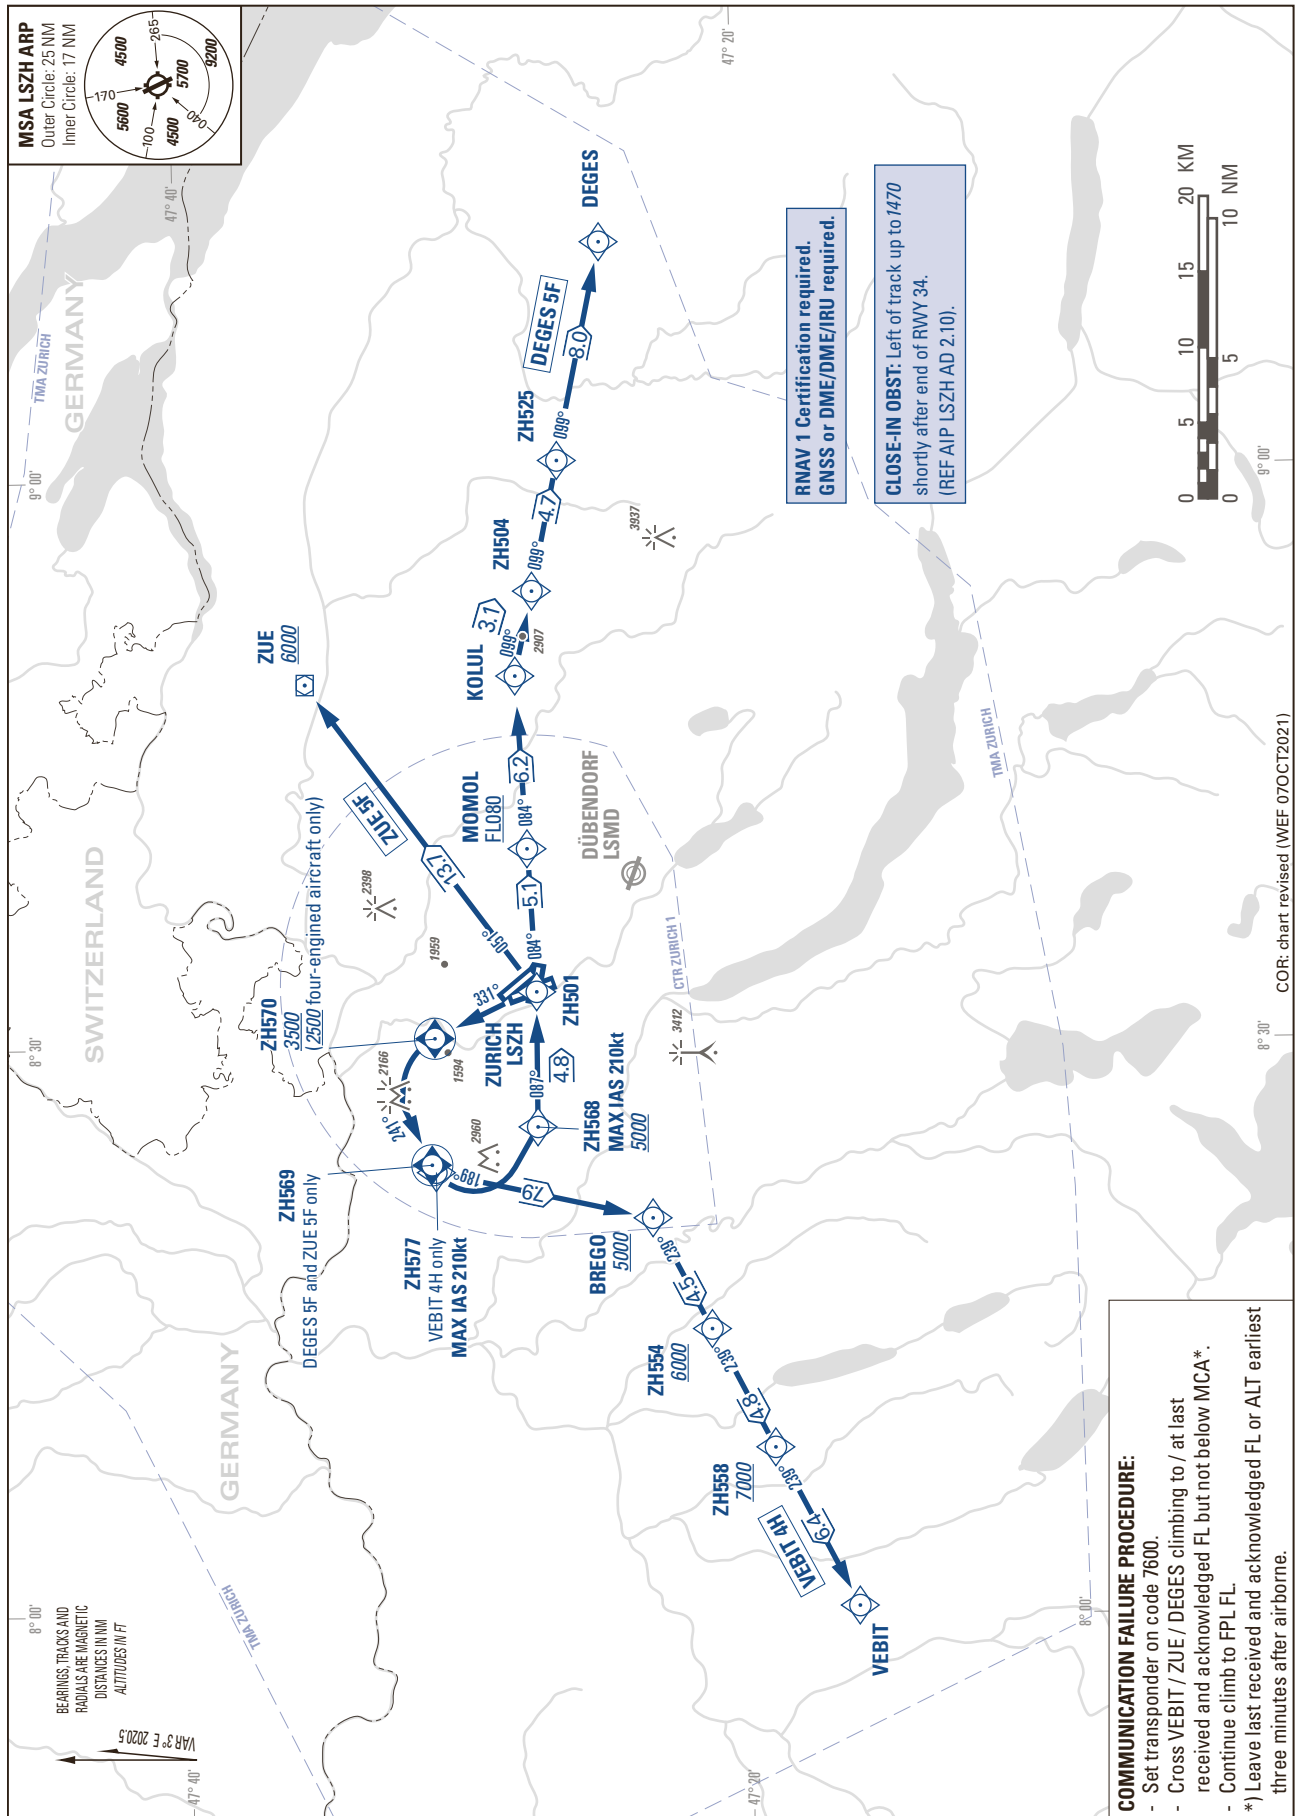

STANDARD INSTRUMENT DEPARTURE CHART (SID) - ICAO

TRANSITION LEVEL by ATC  
TRANSITION ALTITUDE 7000

ZURICH LSZH  
SID RWY 34 - RNAV 1

THIS PAGE INTENTIONALLY LEFT BLANK