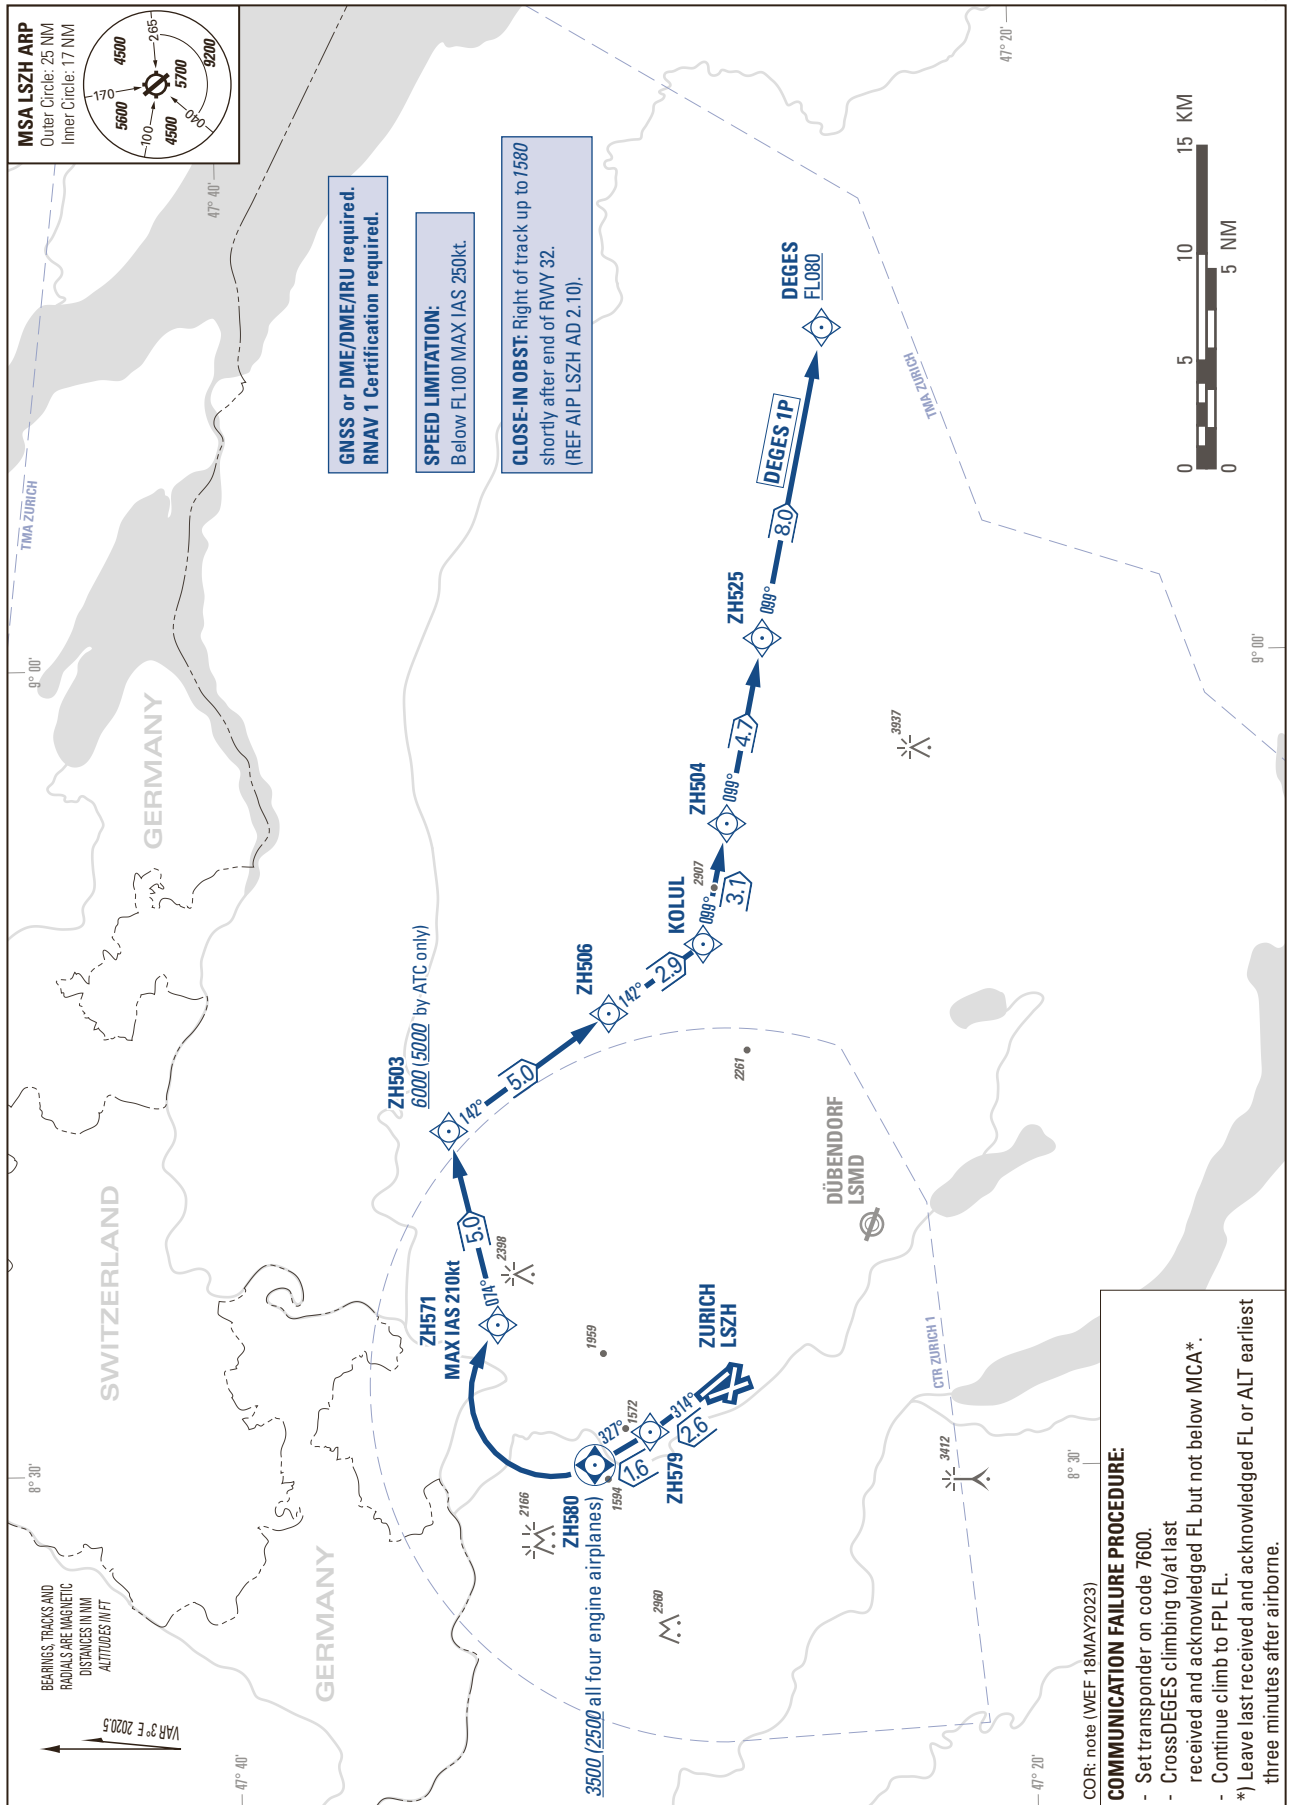

STANDARD INSTRUMENT DEPARTURE CHART (SID) - ICAO

TRANSITION LEVEL by ATC
TRANSITION ALTITUDE 7000

ZURICH LSZH
SID RWY 32 - RNAV 1
(by ATC only)

THIS PAGE INTENTIONALLY LEFT BLANK