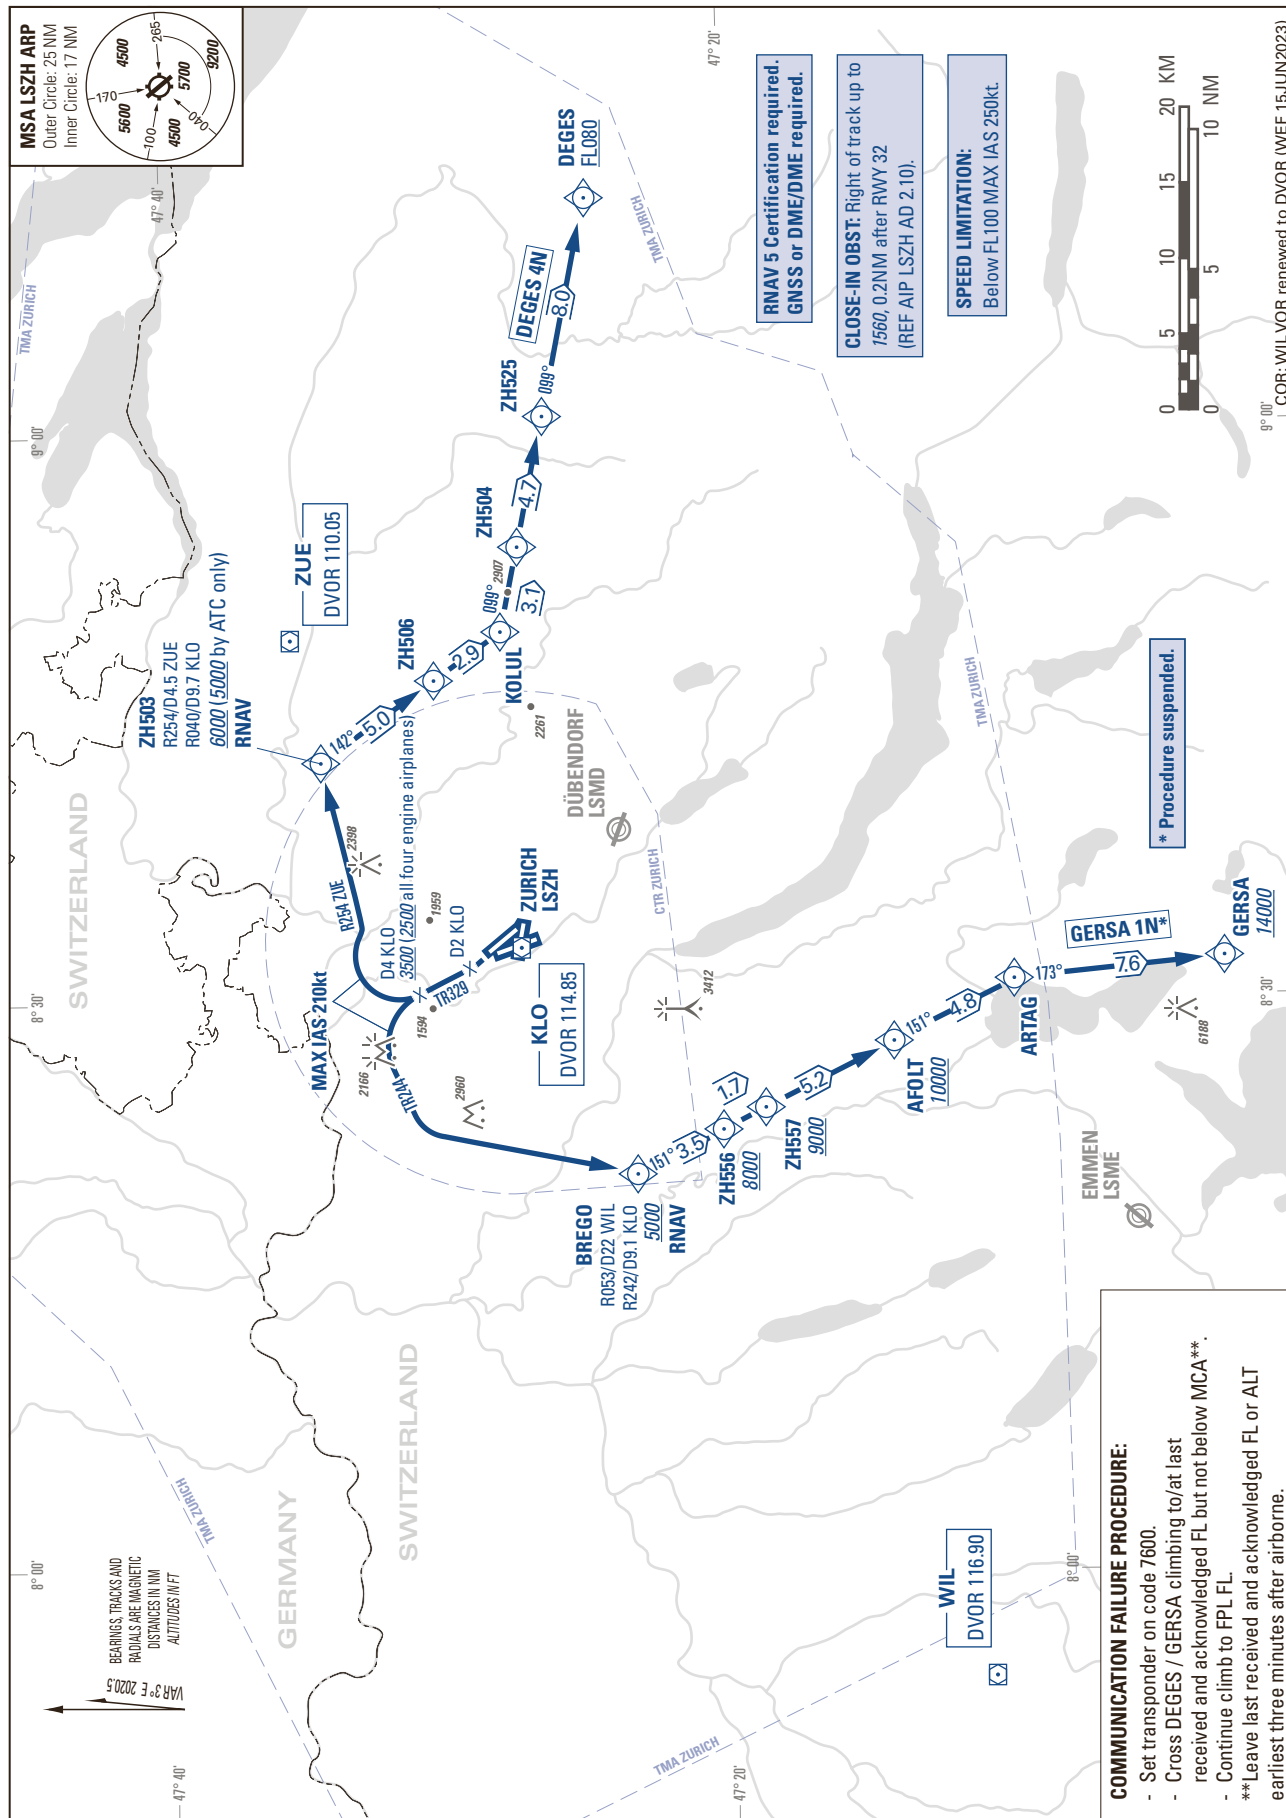

STANDARD INSTRUMENT DEPARTURE CHART (SID) - ICAO

TRANSITION LEVEL by ATC  
TRANSITION ALTITUDE 7000

ZURICH LSZH  
SID RWY 32 - RNAV 5

THIS PAGE INTENTIONALLY LEFT BLANK