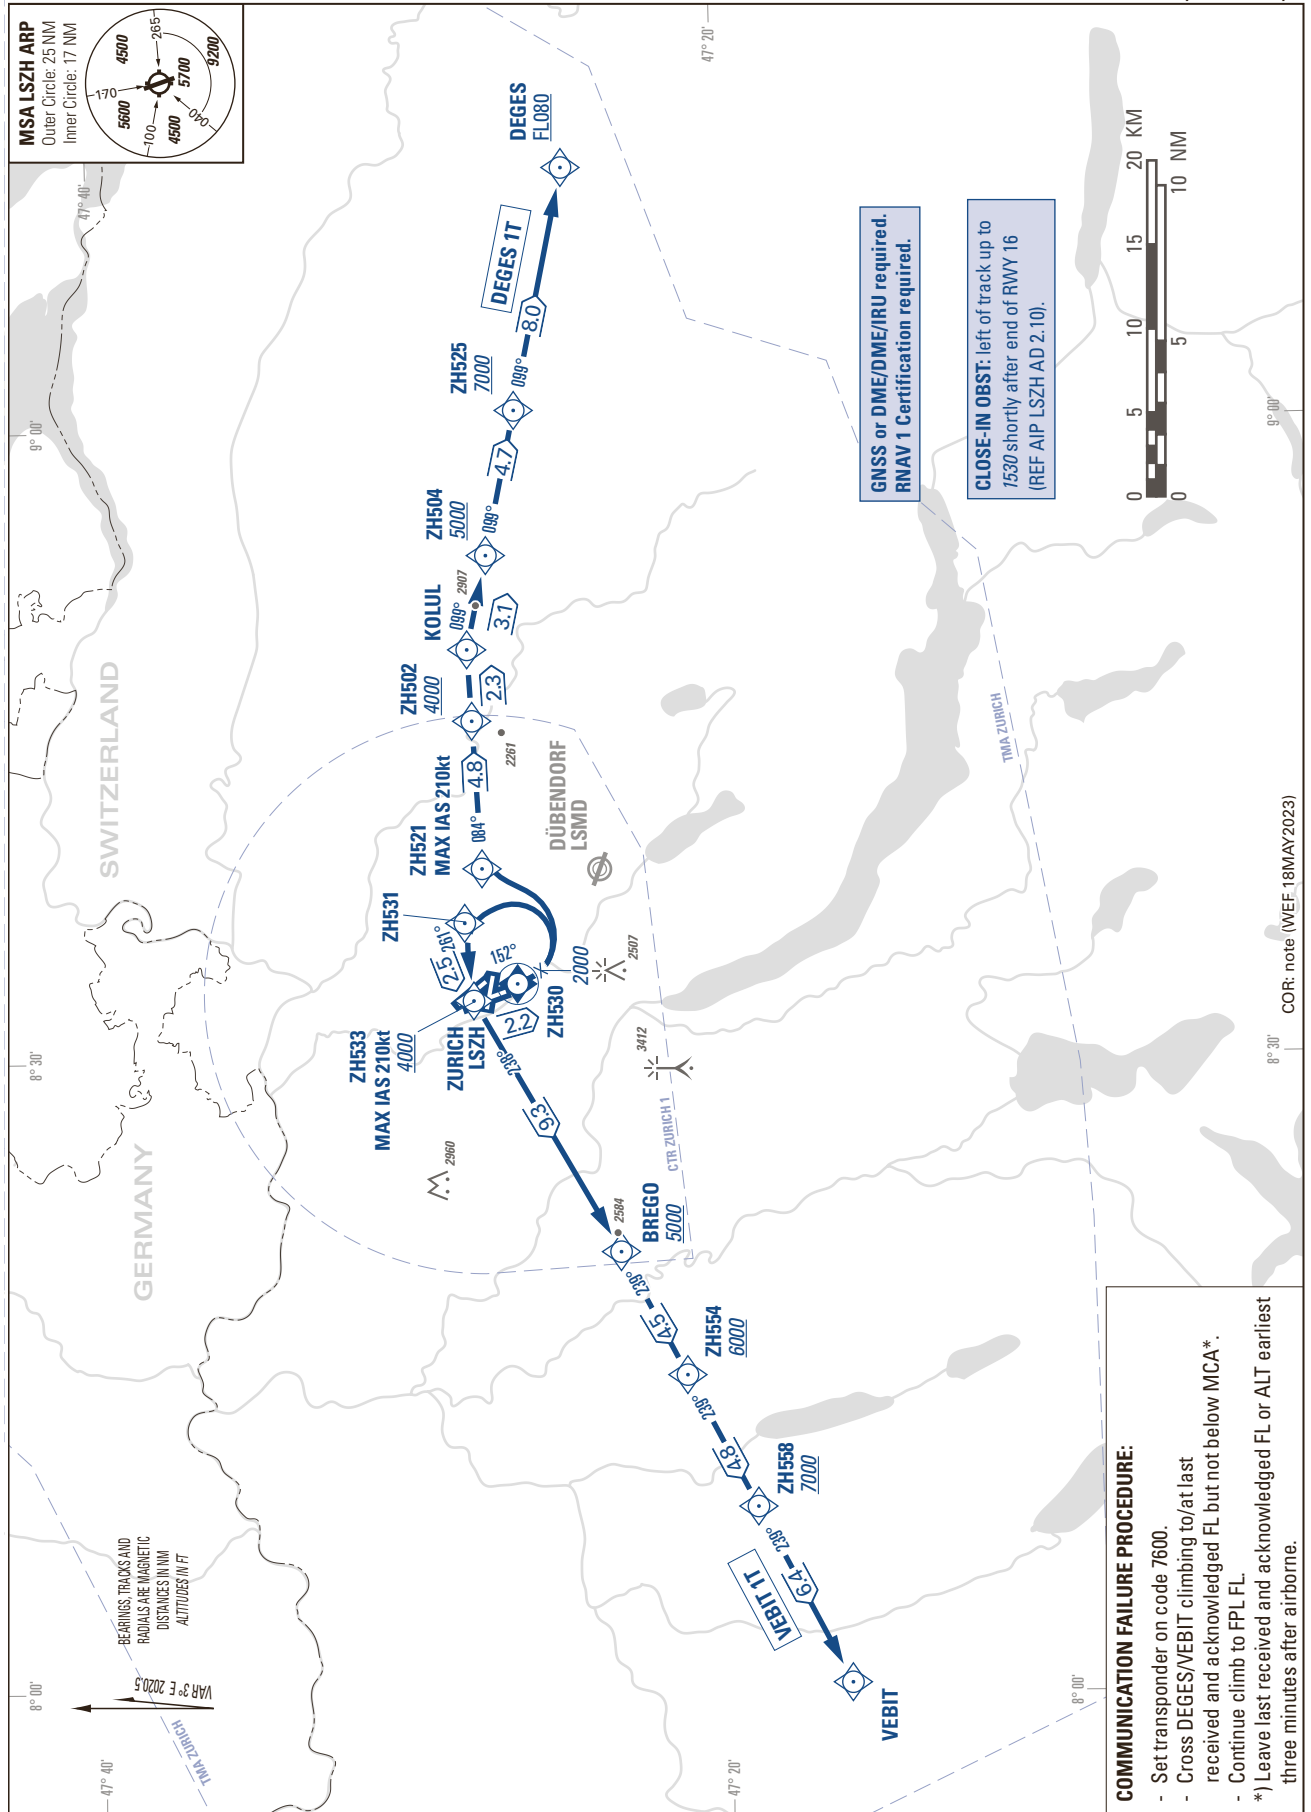

STANDARD INSTRUMENT DEPARTURE CHART  
(SID) - ICAO

TRANSITION LEVEL by ATC  
TRANSITION ALTITUDE 7000

ZURICH LSZH  
SID RWY 16 - RNAV 1  
(by ATC only)

THIS PAGE INTENTIONALLY LEFT BLANK