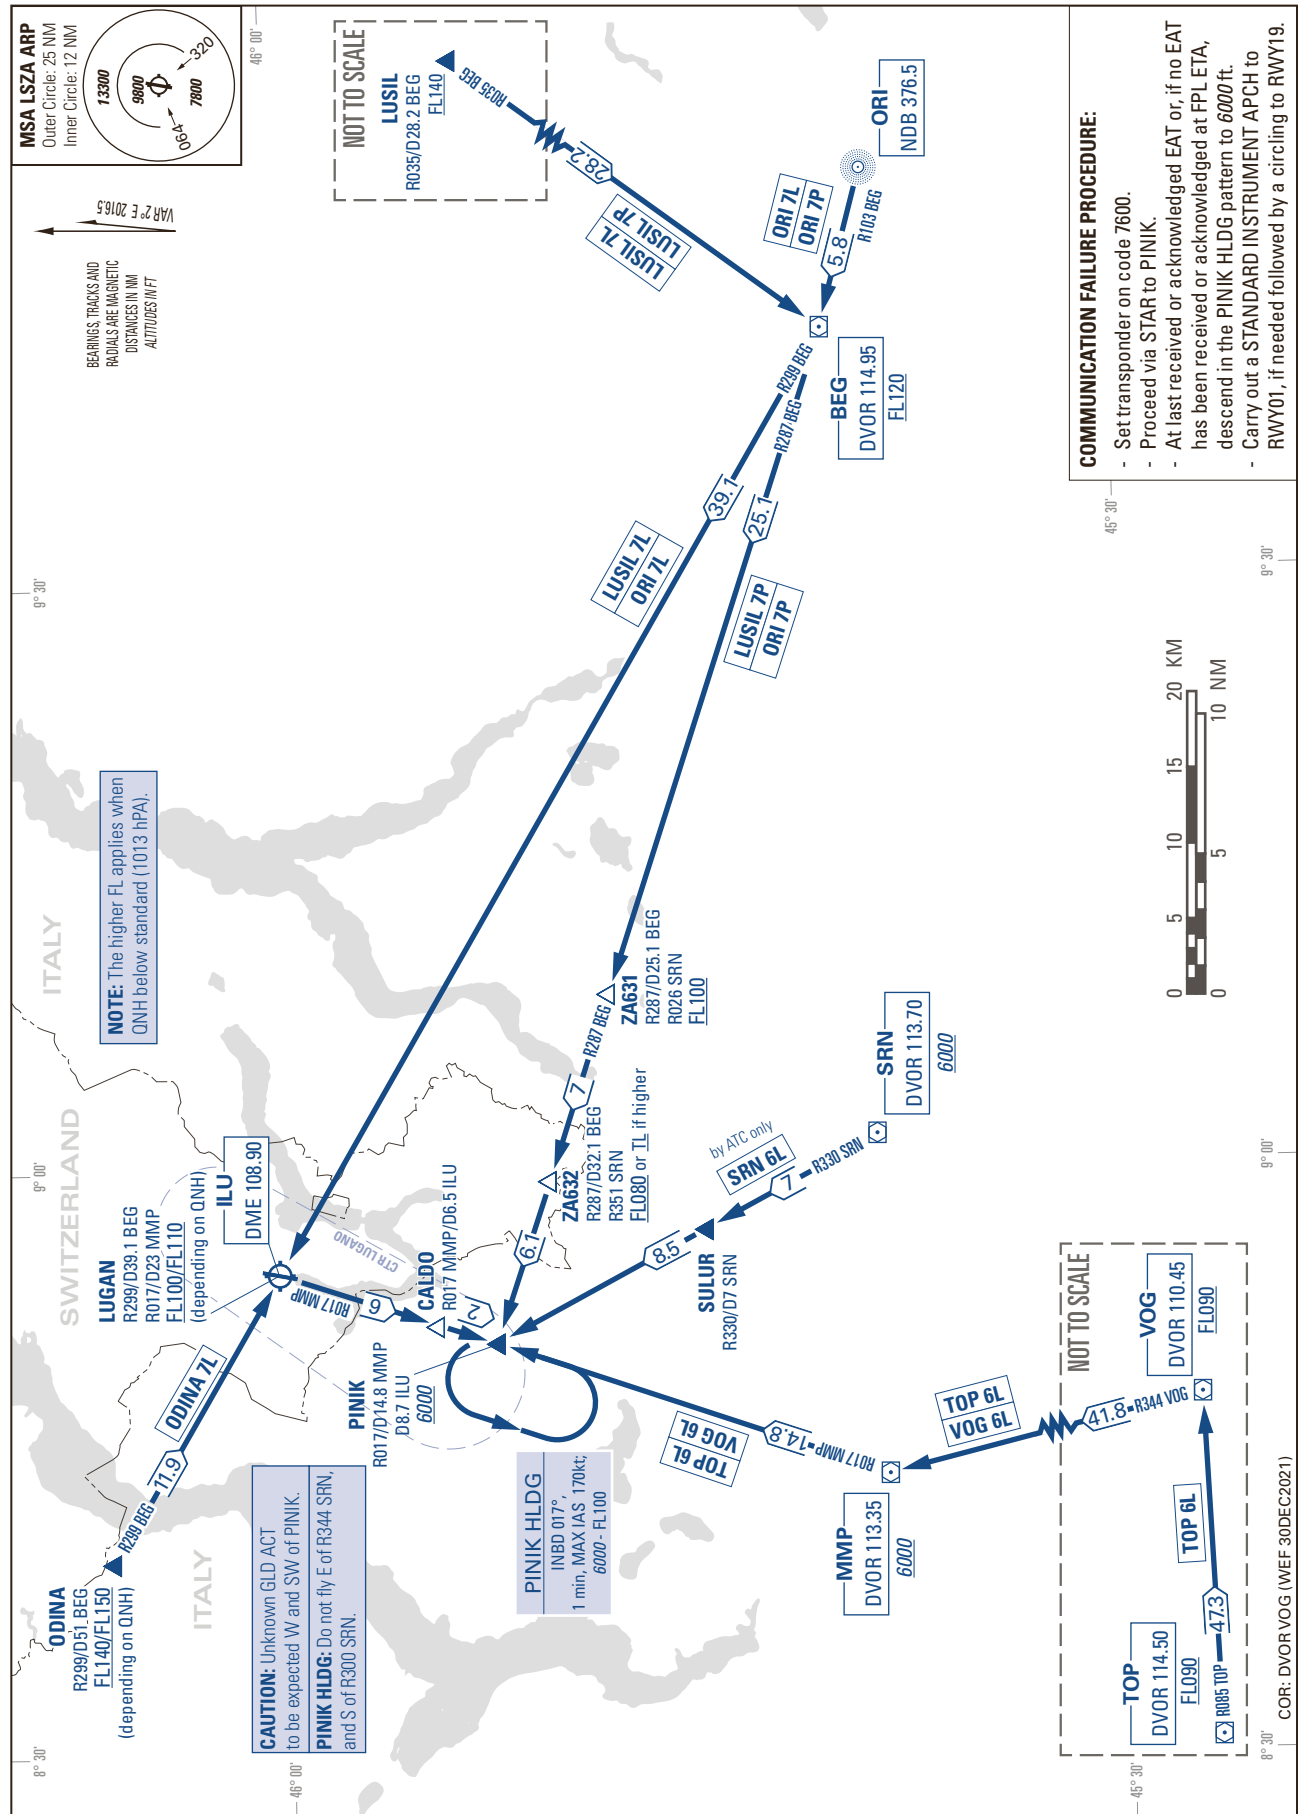

STANDARD INSTRUMENT ARRIVAL CHART (STAR) - ICAO

TRANSITION LEVEL by ATC
TRANSITION ALTITUDE 6000

LUGANO LSZA
STAR RWY 01/19

THIS PAGE INTENTIONALLY LEFT BLANK