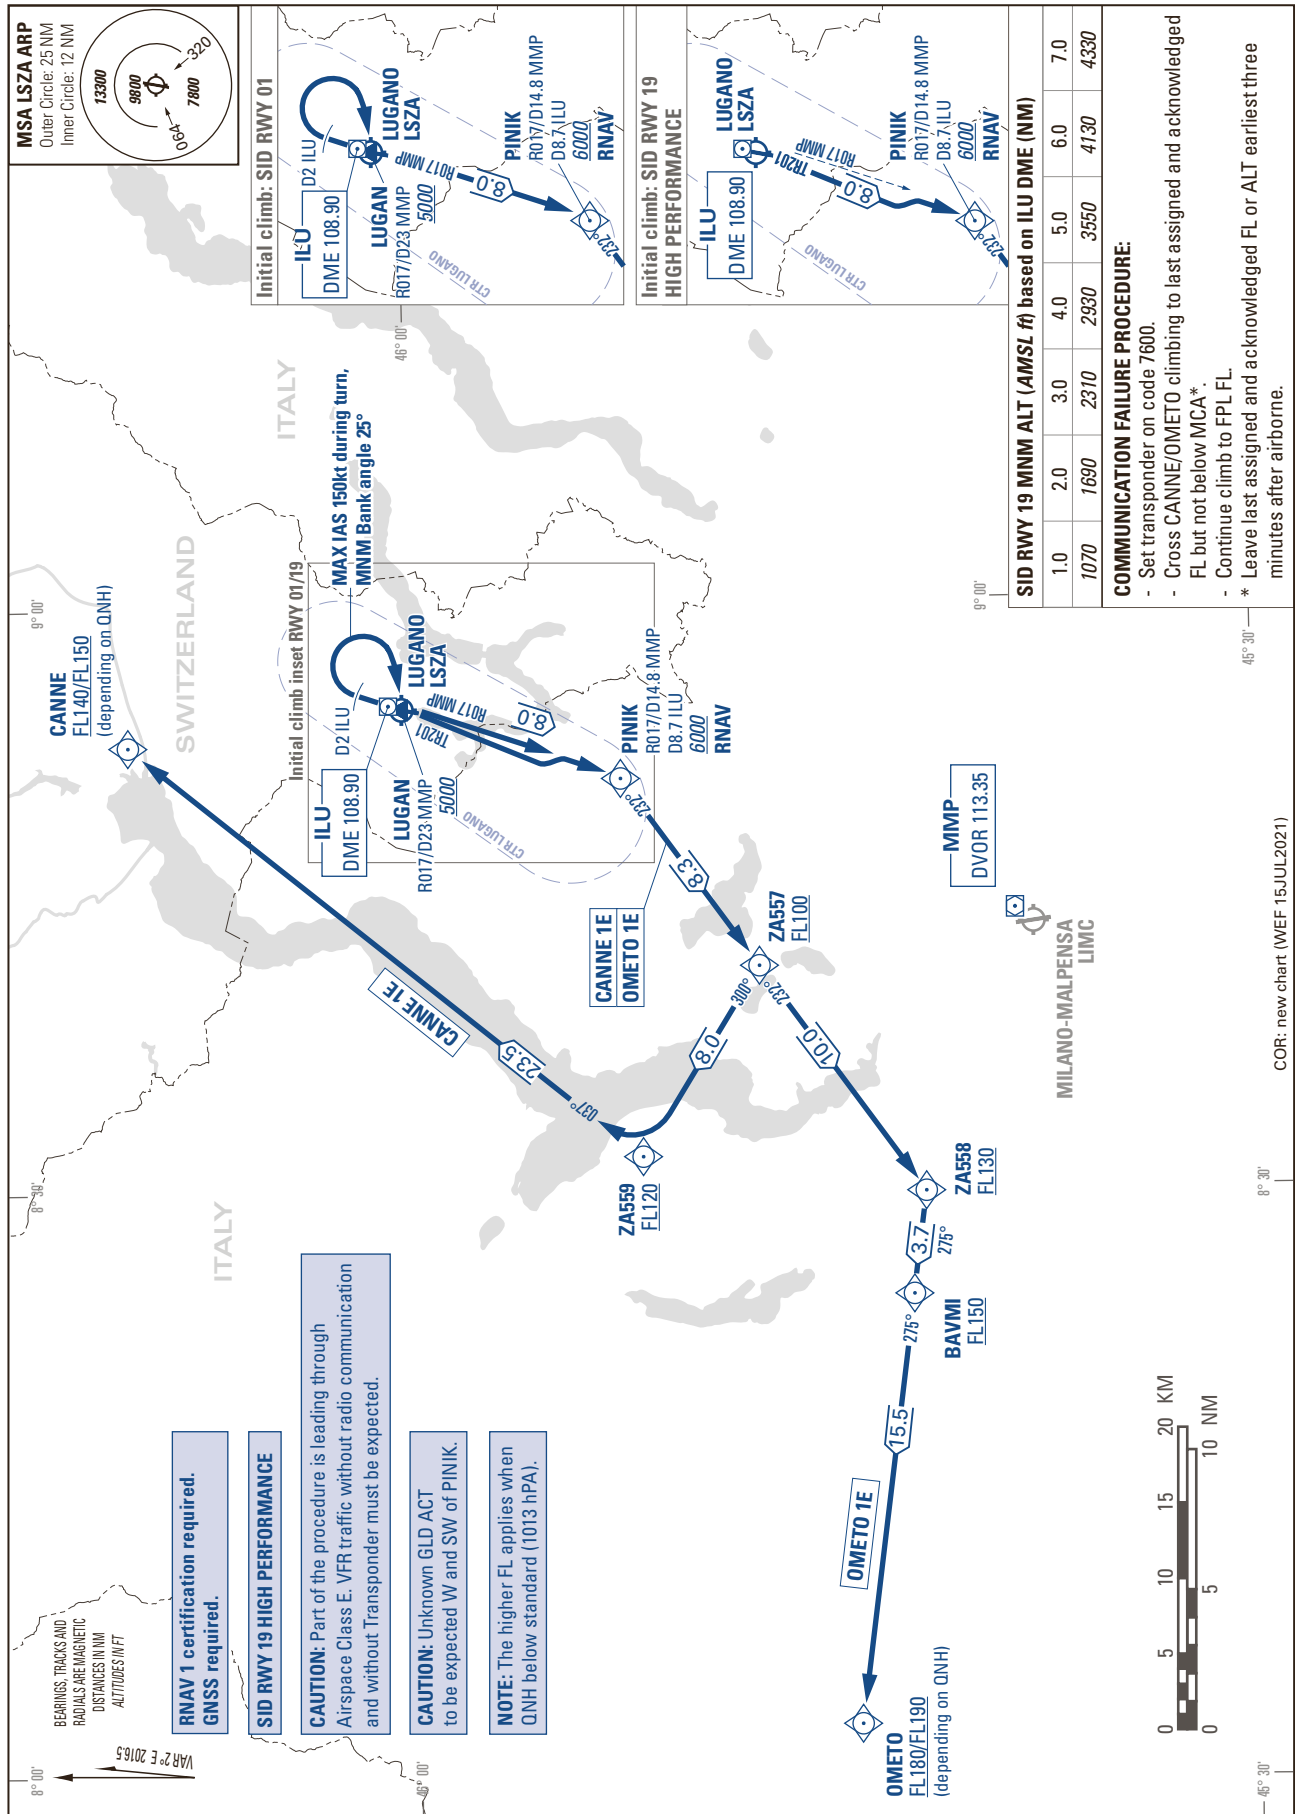

STANDARD INSTRUMENT DEPARTURE CHART (SID) - ICAO

TRANSITION LEVEL by ATC
TRANSITION ALTITUDE 6000

LUGANO LSZA
SID RWY 01/19 - RNAV 1

THIS PAGE INTENTIONALLY LEFT BLANK