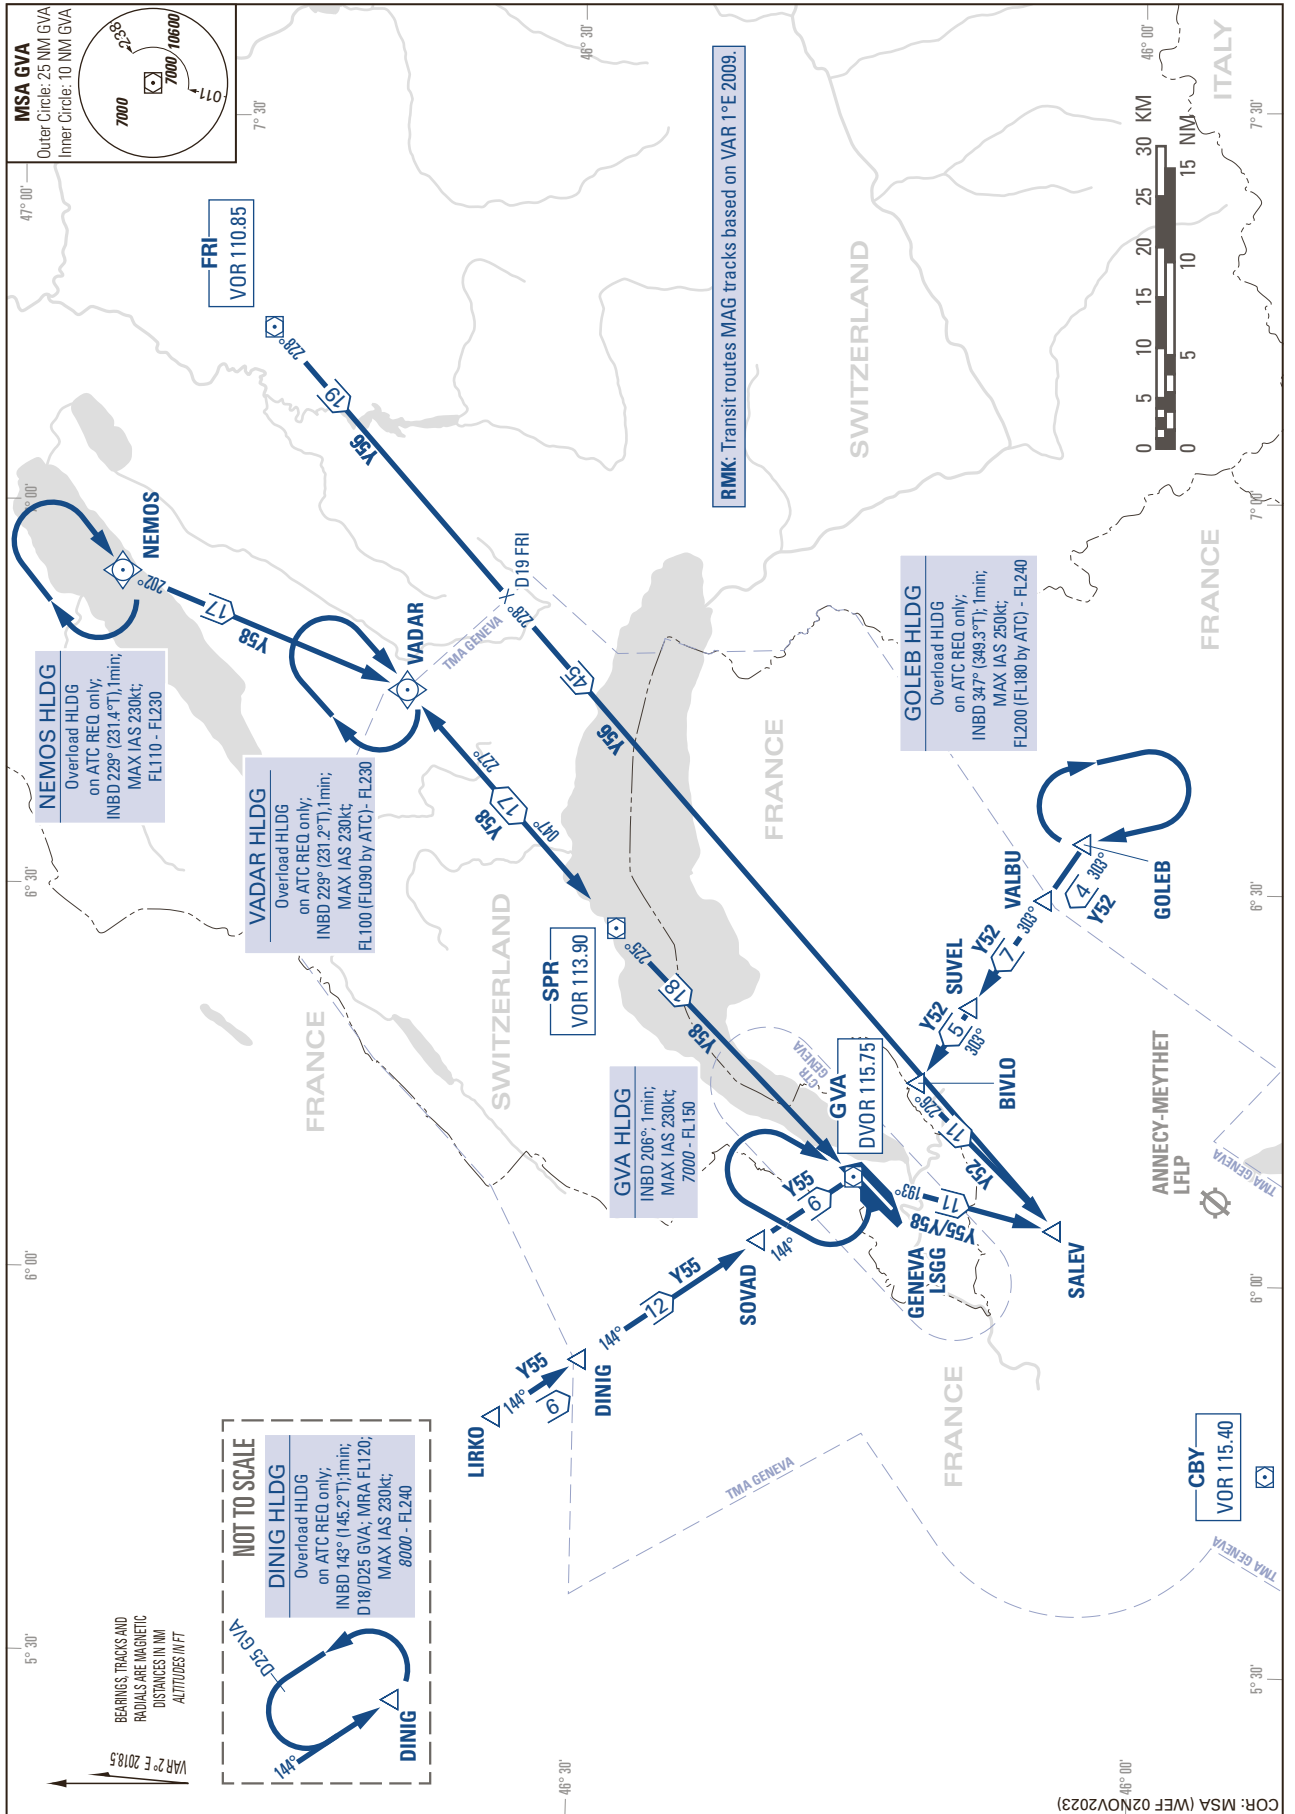

AREA CHART - ICAO

TRANSIT ROUTES THROUGH GENEVA TMA,  
DESTINATION LFLB and LFLP

GENEVA LSGG

THIS PAGE INTENTIONALLY LEFT BLANK