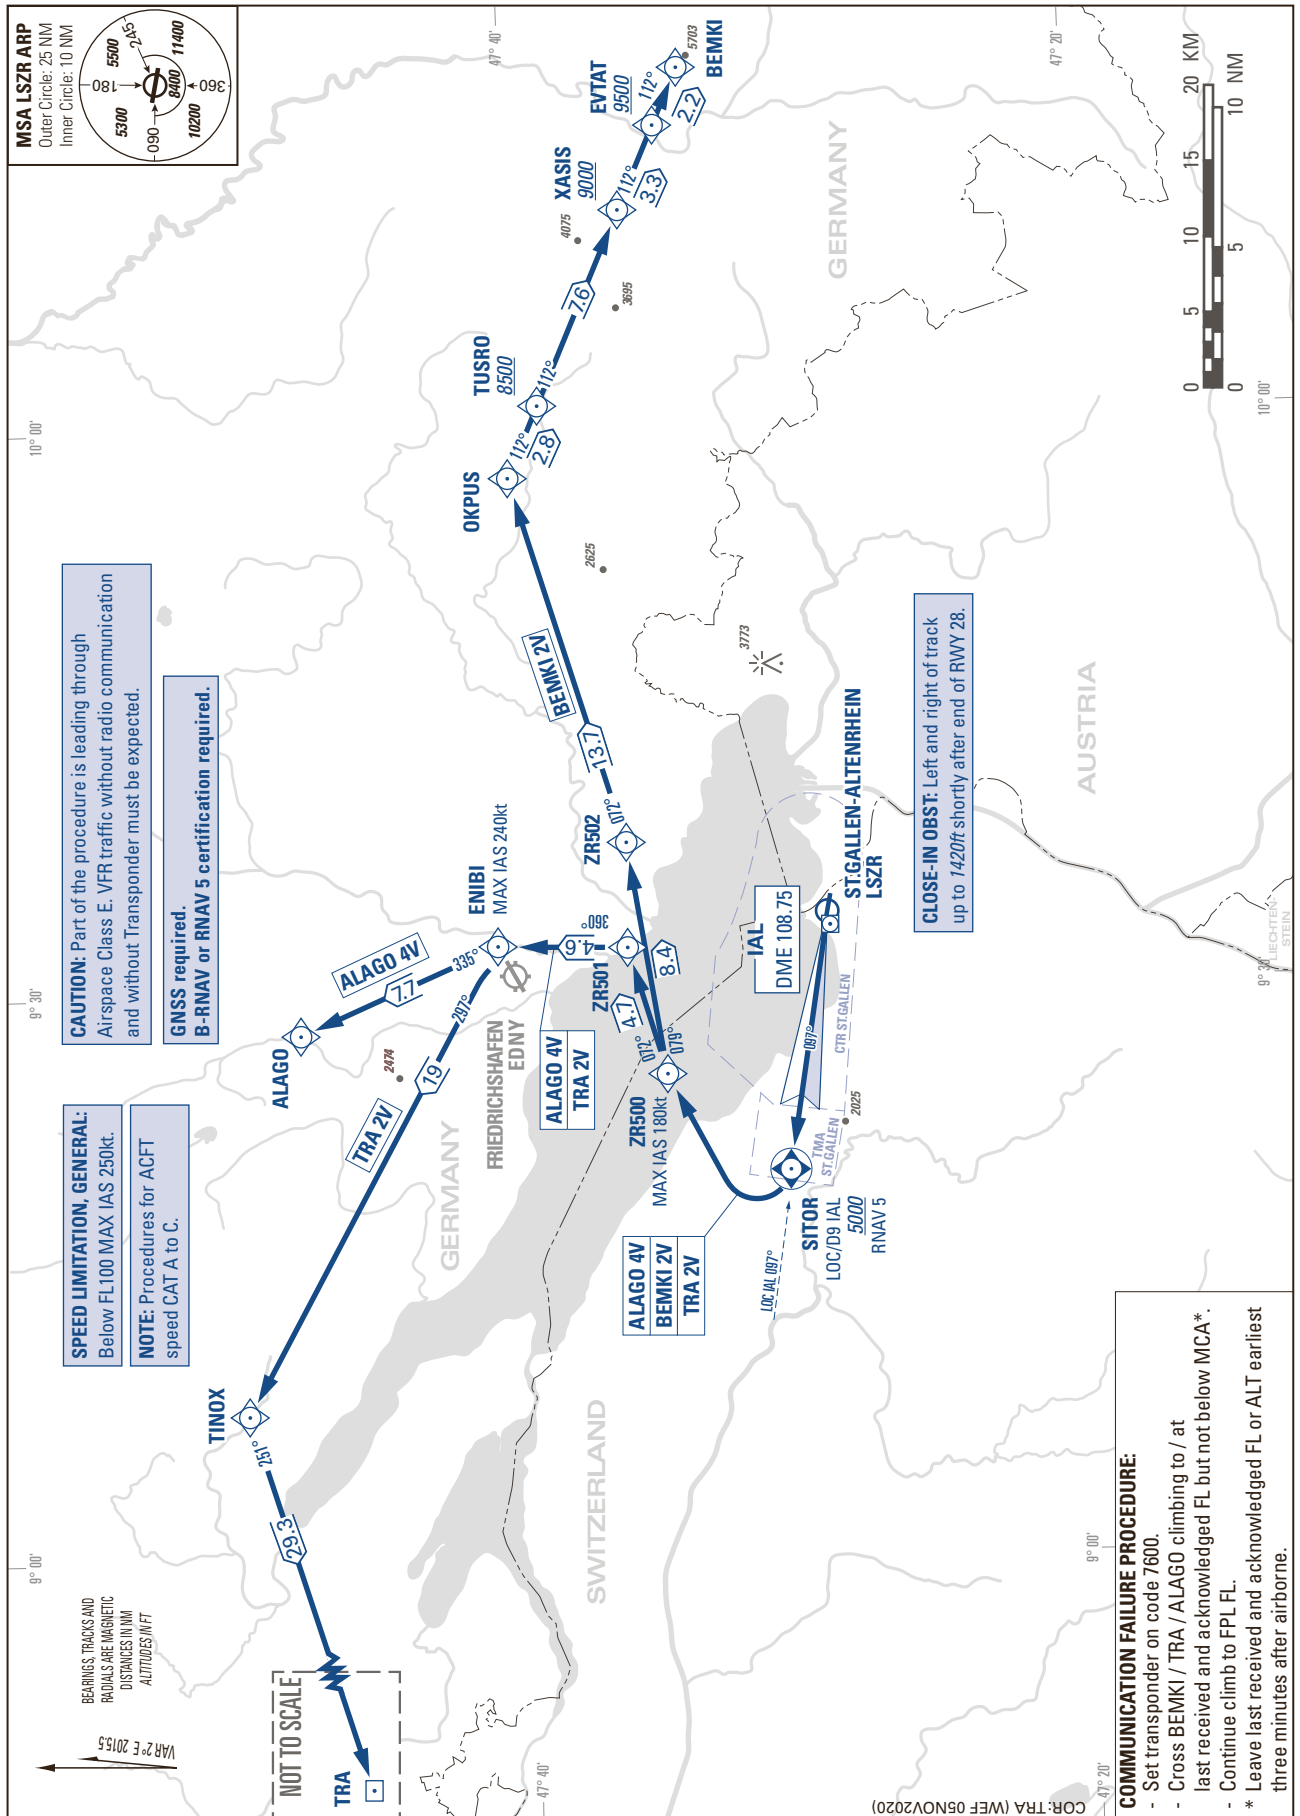

STANDARD INSTRUMENT DEPARTURE CHART
(SID) - ICAO

TRANSITION LEVEL by ATC
TRANSITION ALTITUDE 5000

ST. GALLEN-ALTENRHEIN LSZR
SID RWY 28 - RNAV 5

THIS PAGE INTENTIONALLY LEFT BLANK