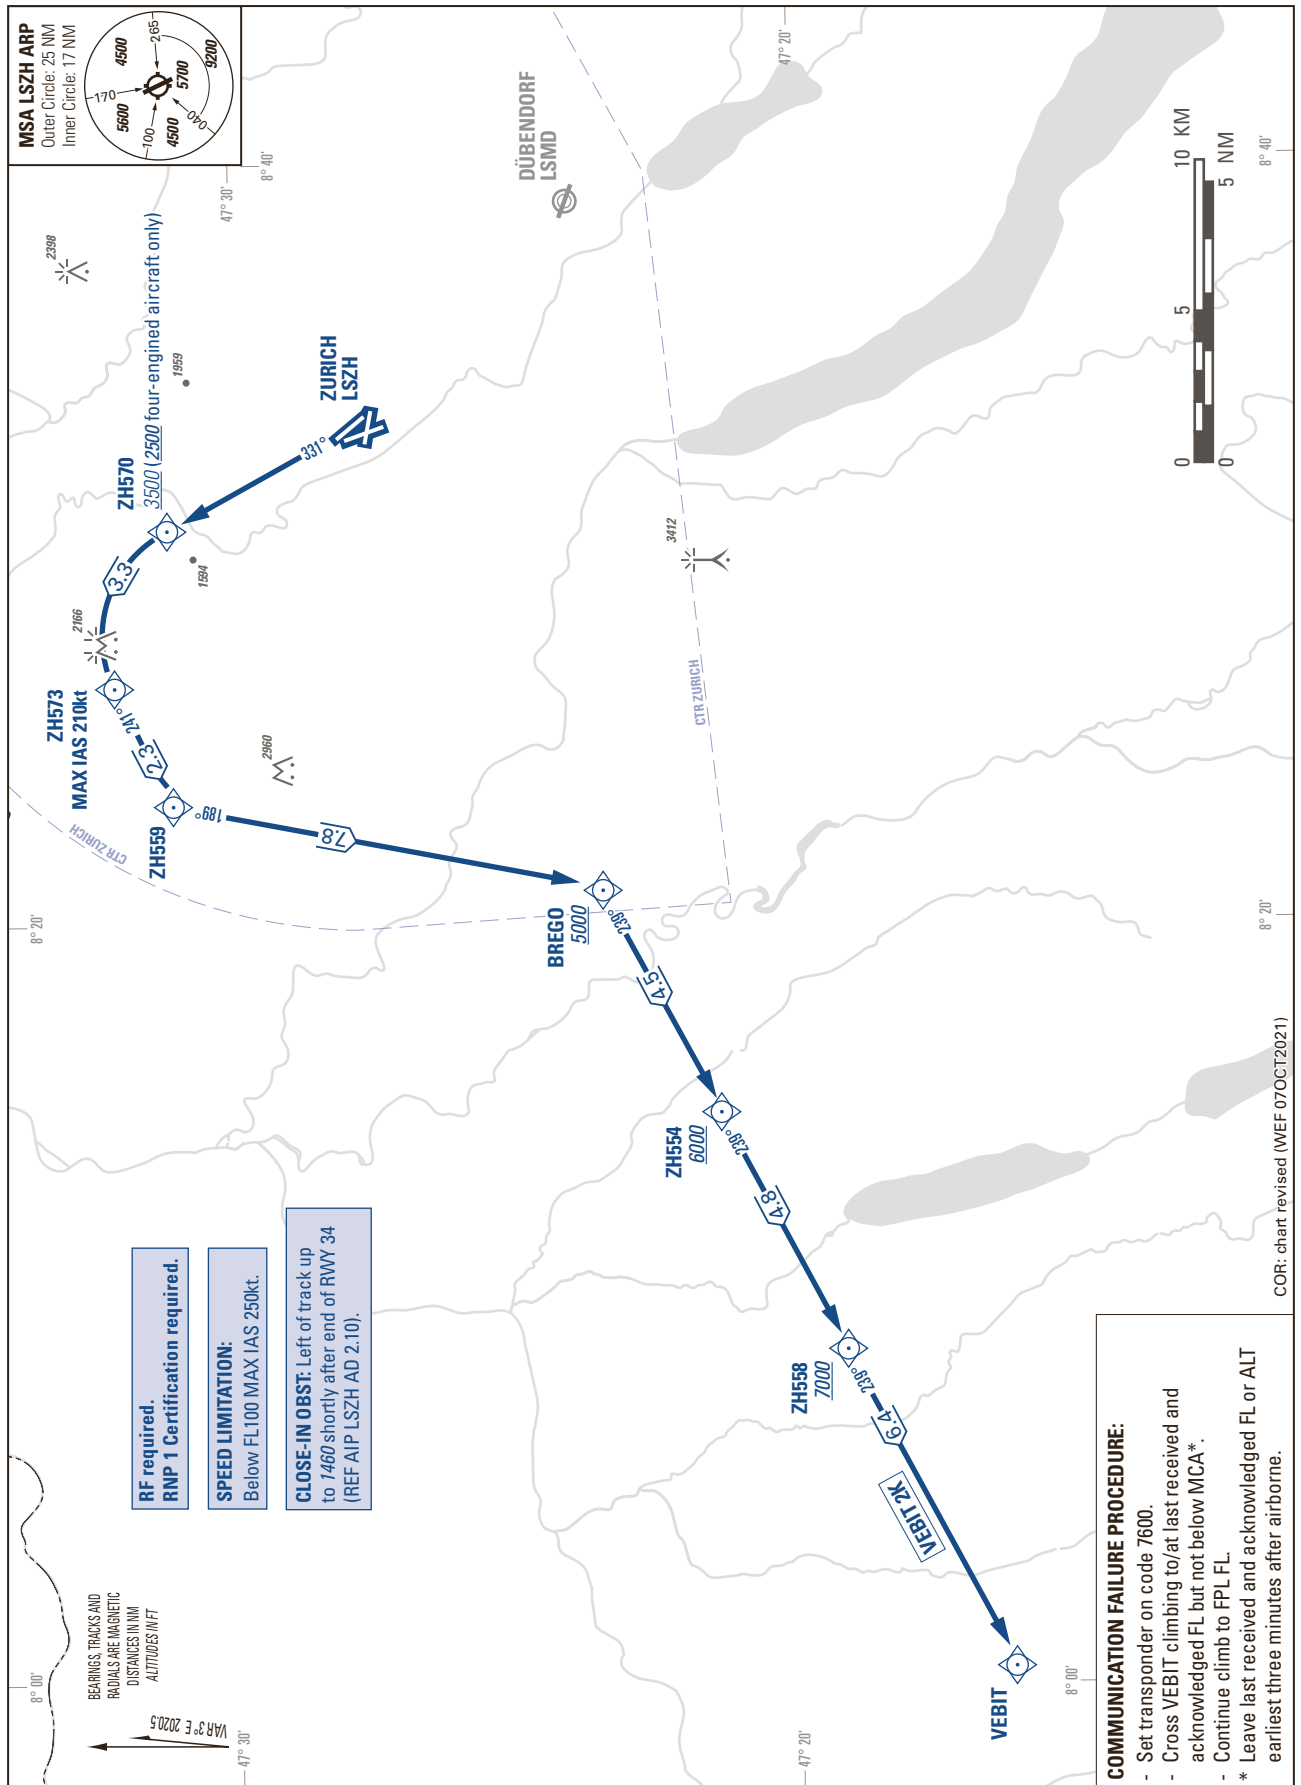

STANDARD INSTRUMENT DEPARTURE CHART (SID) - ICAO

TRANSITION LEVEL by ATC
TRANSITION ALTITUDE 7000

ZURICH LSZH
SID RWY 34 - RNP 1

THIS PAGE INTENTIONALLY LEFT BLANK