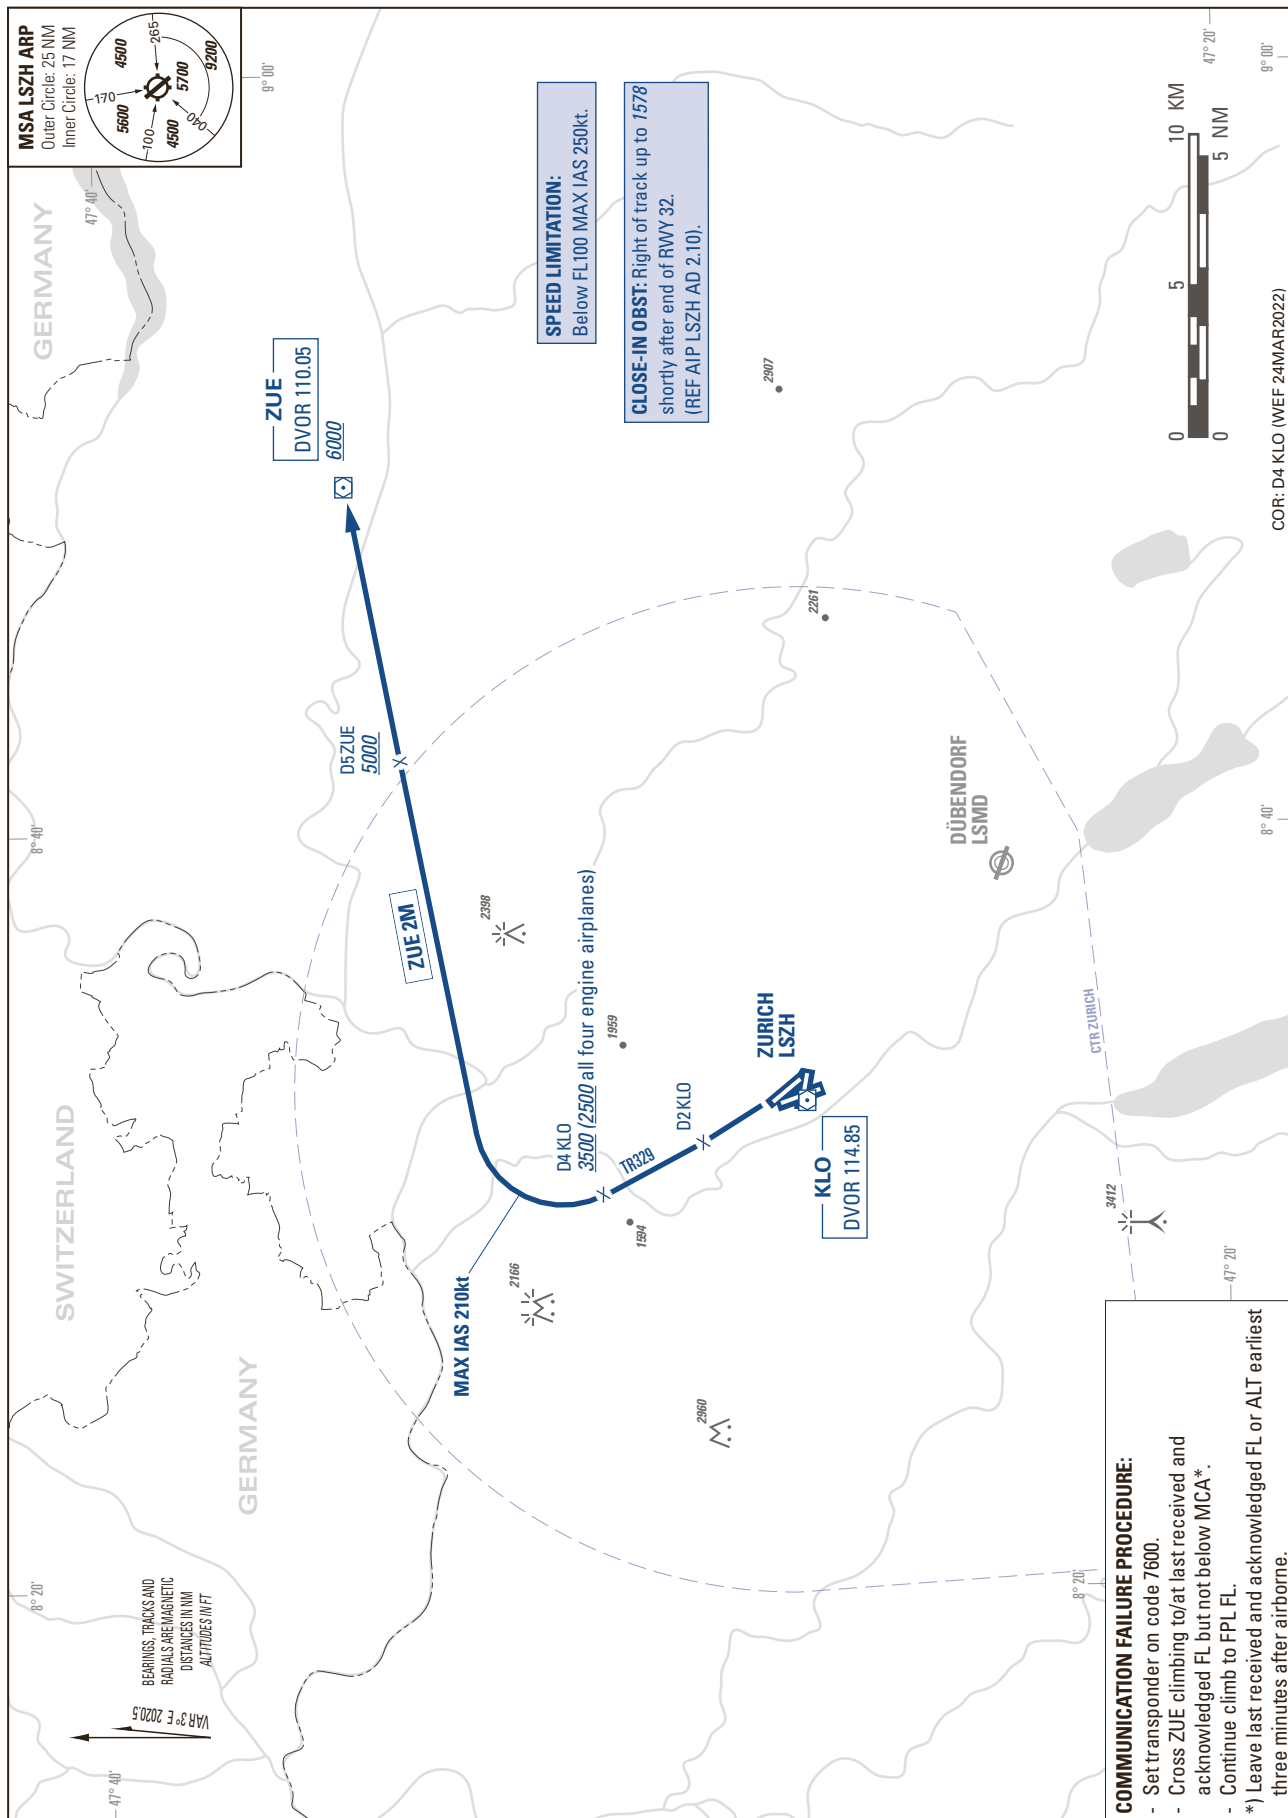

STANDARD INSTRUMENT DEPARTURE CHART  
(SID) - ICAO

TRANSITION LEVEL by ATC  
TRANSITION ALTITUDE 7000

ZURICH LSZH  
SID RWY 32 - NON RNAV

THIS PAGE INTENTIONALLY LEFT BLANK