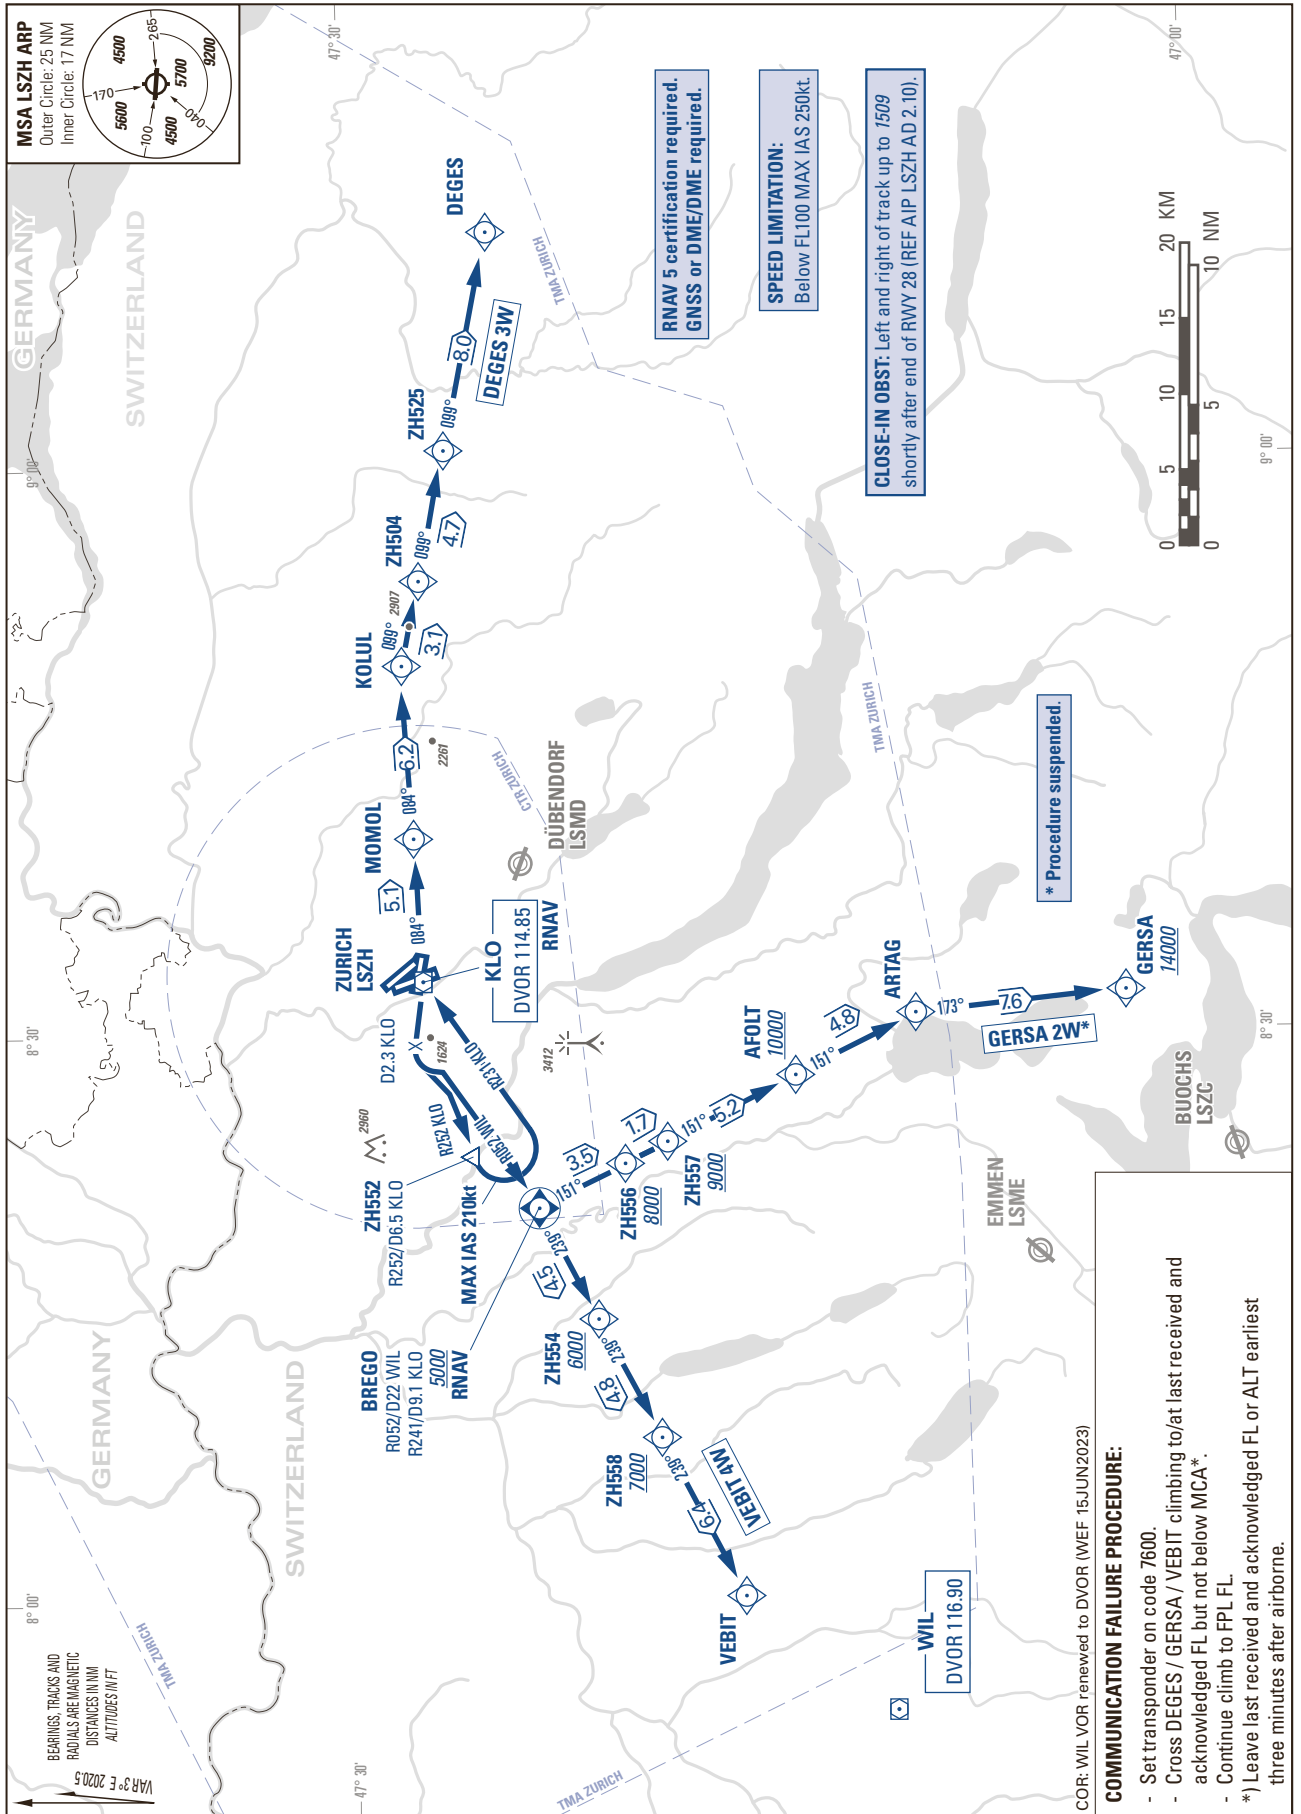

STANDARD INSTRUMENT DEPARTURE CHART  
(SID) - ICAO

TRANSITION LEVEL by ATC  
TRANSITION ALTITUDE 7000

ZURICH - LSZH  
SID RWY 28 - RNAV 5

THIS PAGE INTENTIONALLY LEFT BLANK