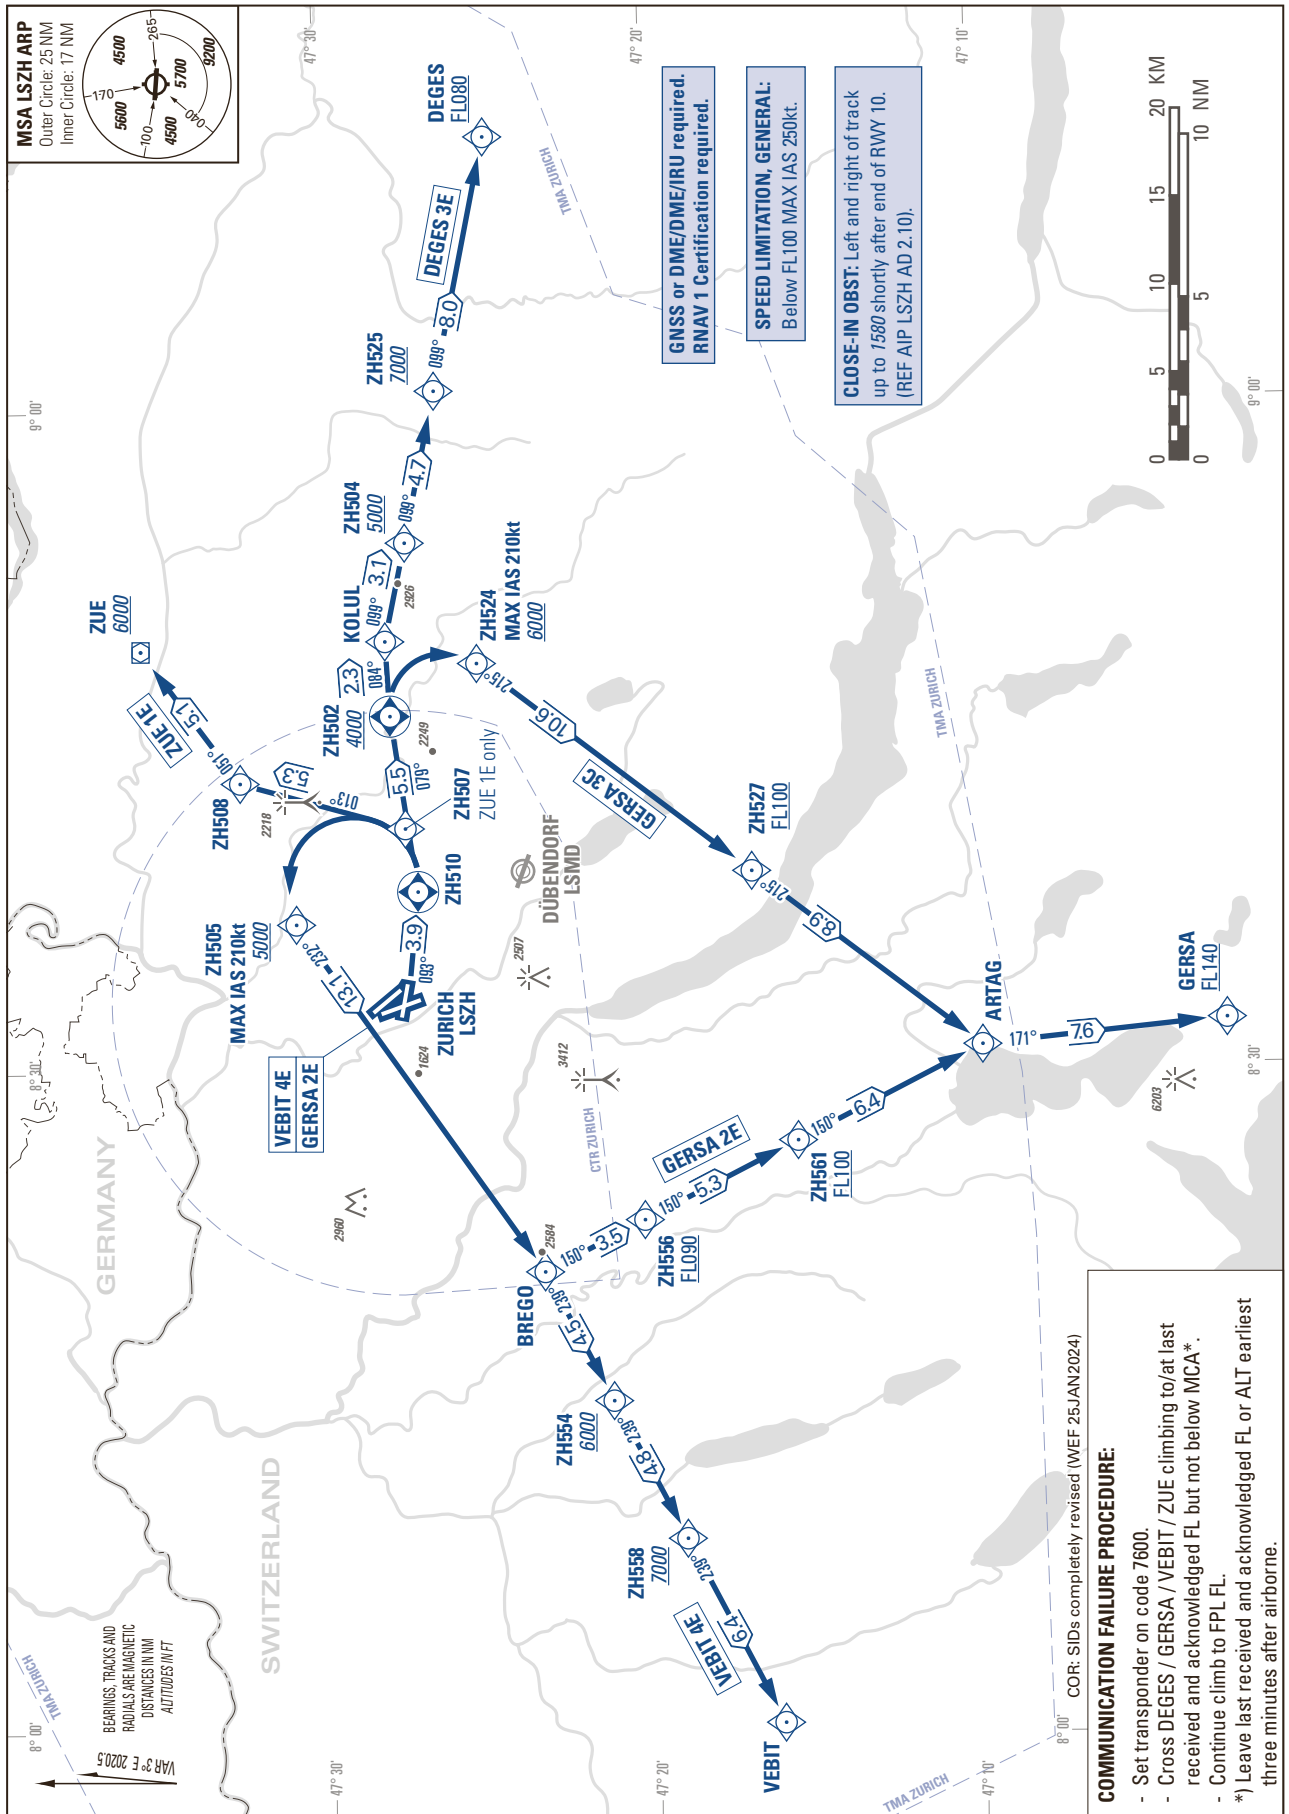

STANDARD INSTRUMENT DEPARTURE CHART (SID) - ICAO

TRANSITION LEVEL by ATC
TRANSITION ALTITUDE 7000

ZURICH - LSZH
SID RWY 10 - RNAV 1

THIS PAGE INTENTIONALLY LEFT BLANK