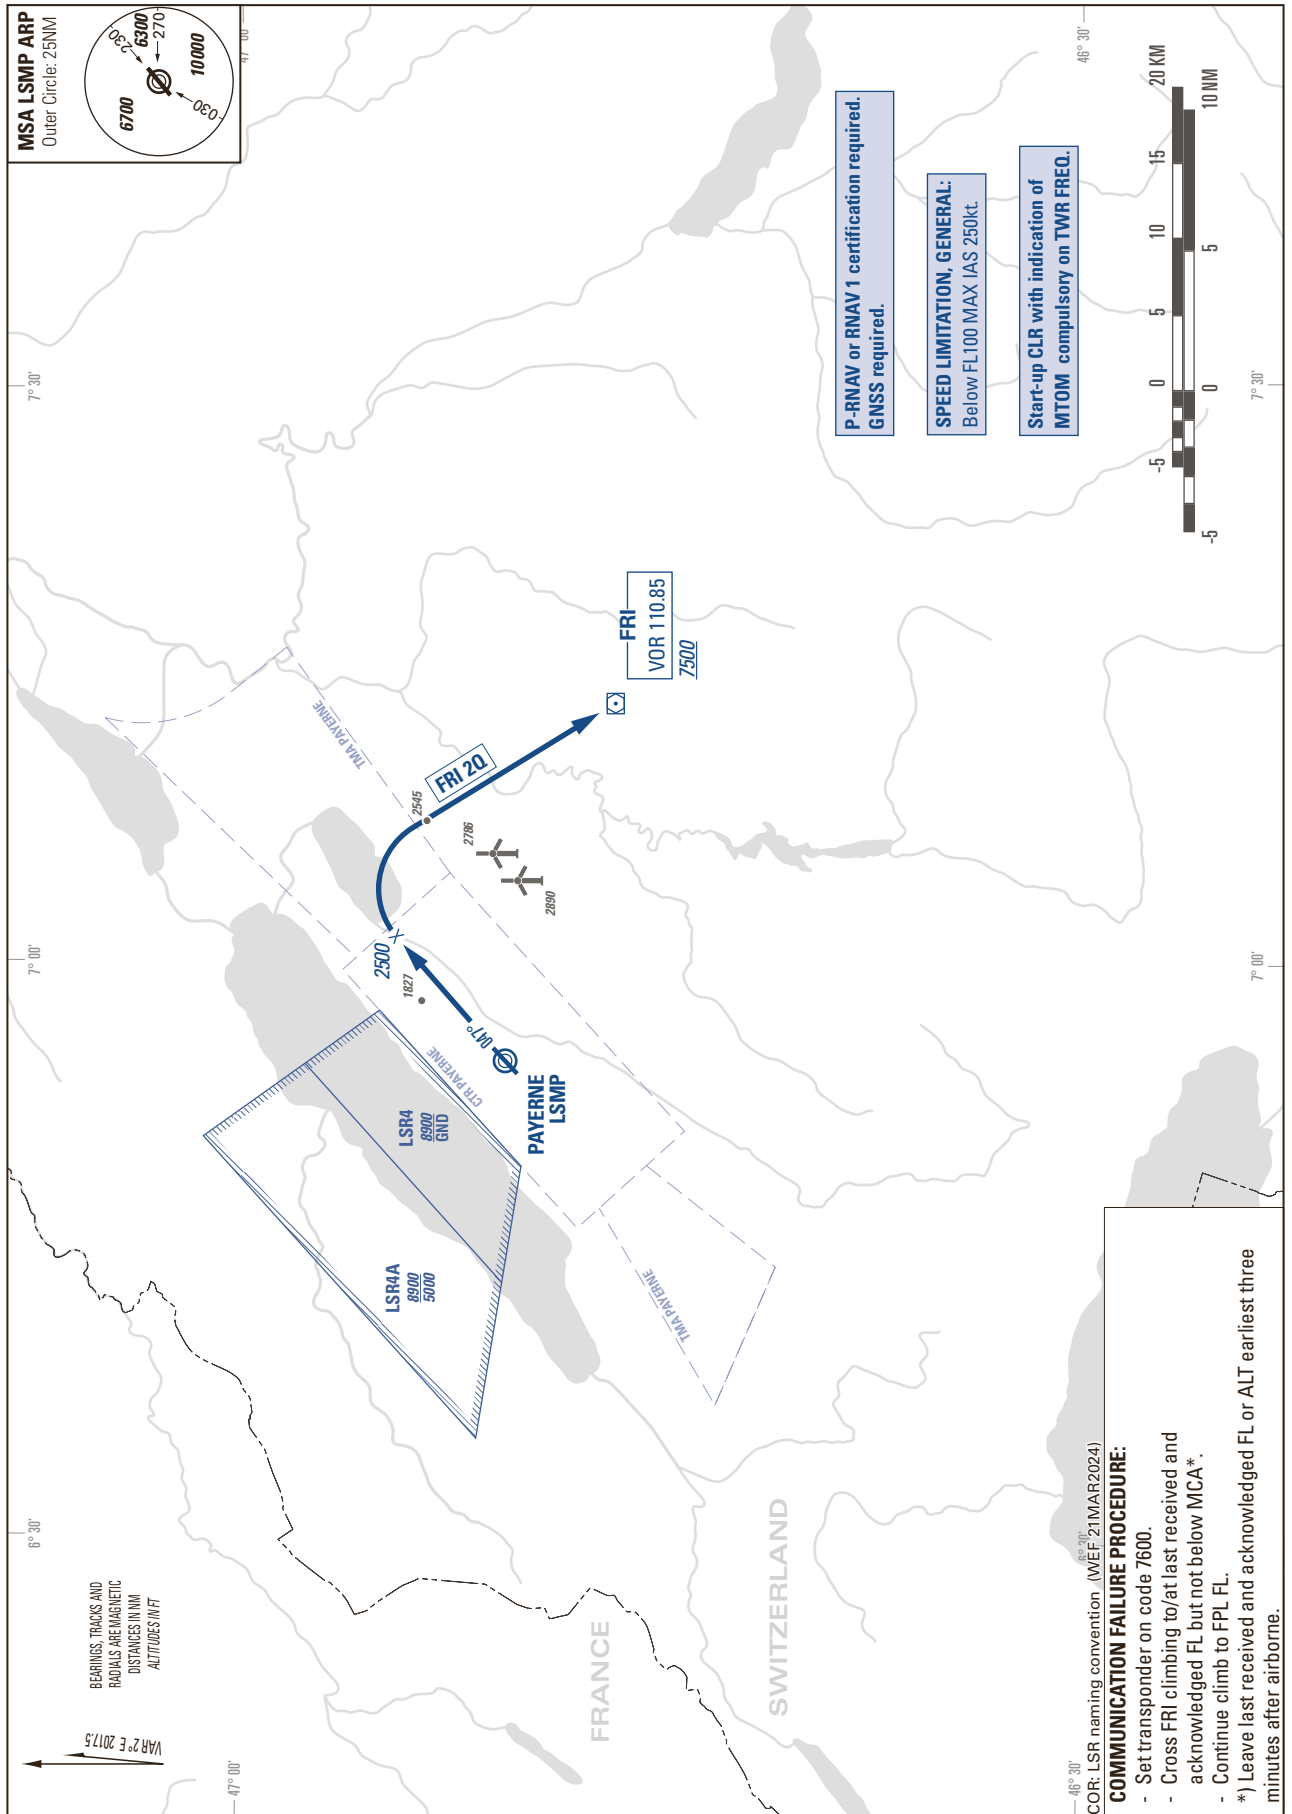

STANDARD INSTRUMENT DEPARTURE CHART
(SID) - ICAO

TRANSITION LEVEL by ATC
TRANSITION ALTITUDE 6000

PAYERNE LSMP
SID RWY05 - RNAV

THIS PAGE INTENTIONALLY LEFT BLANK