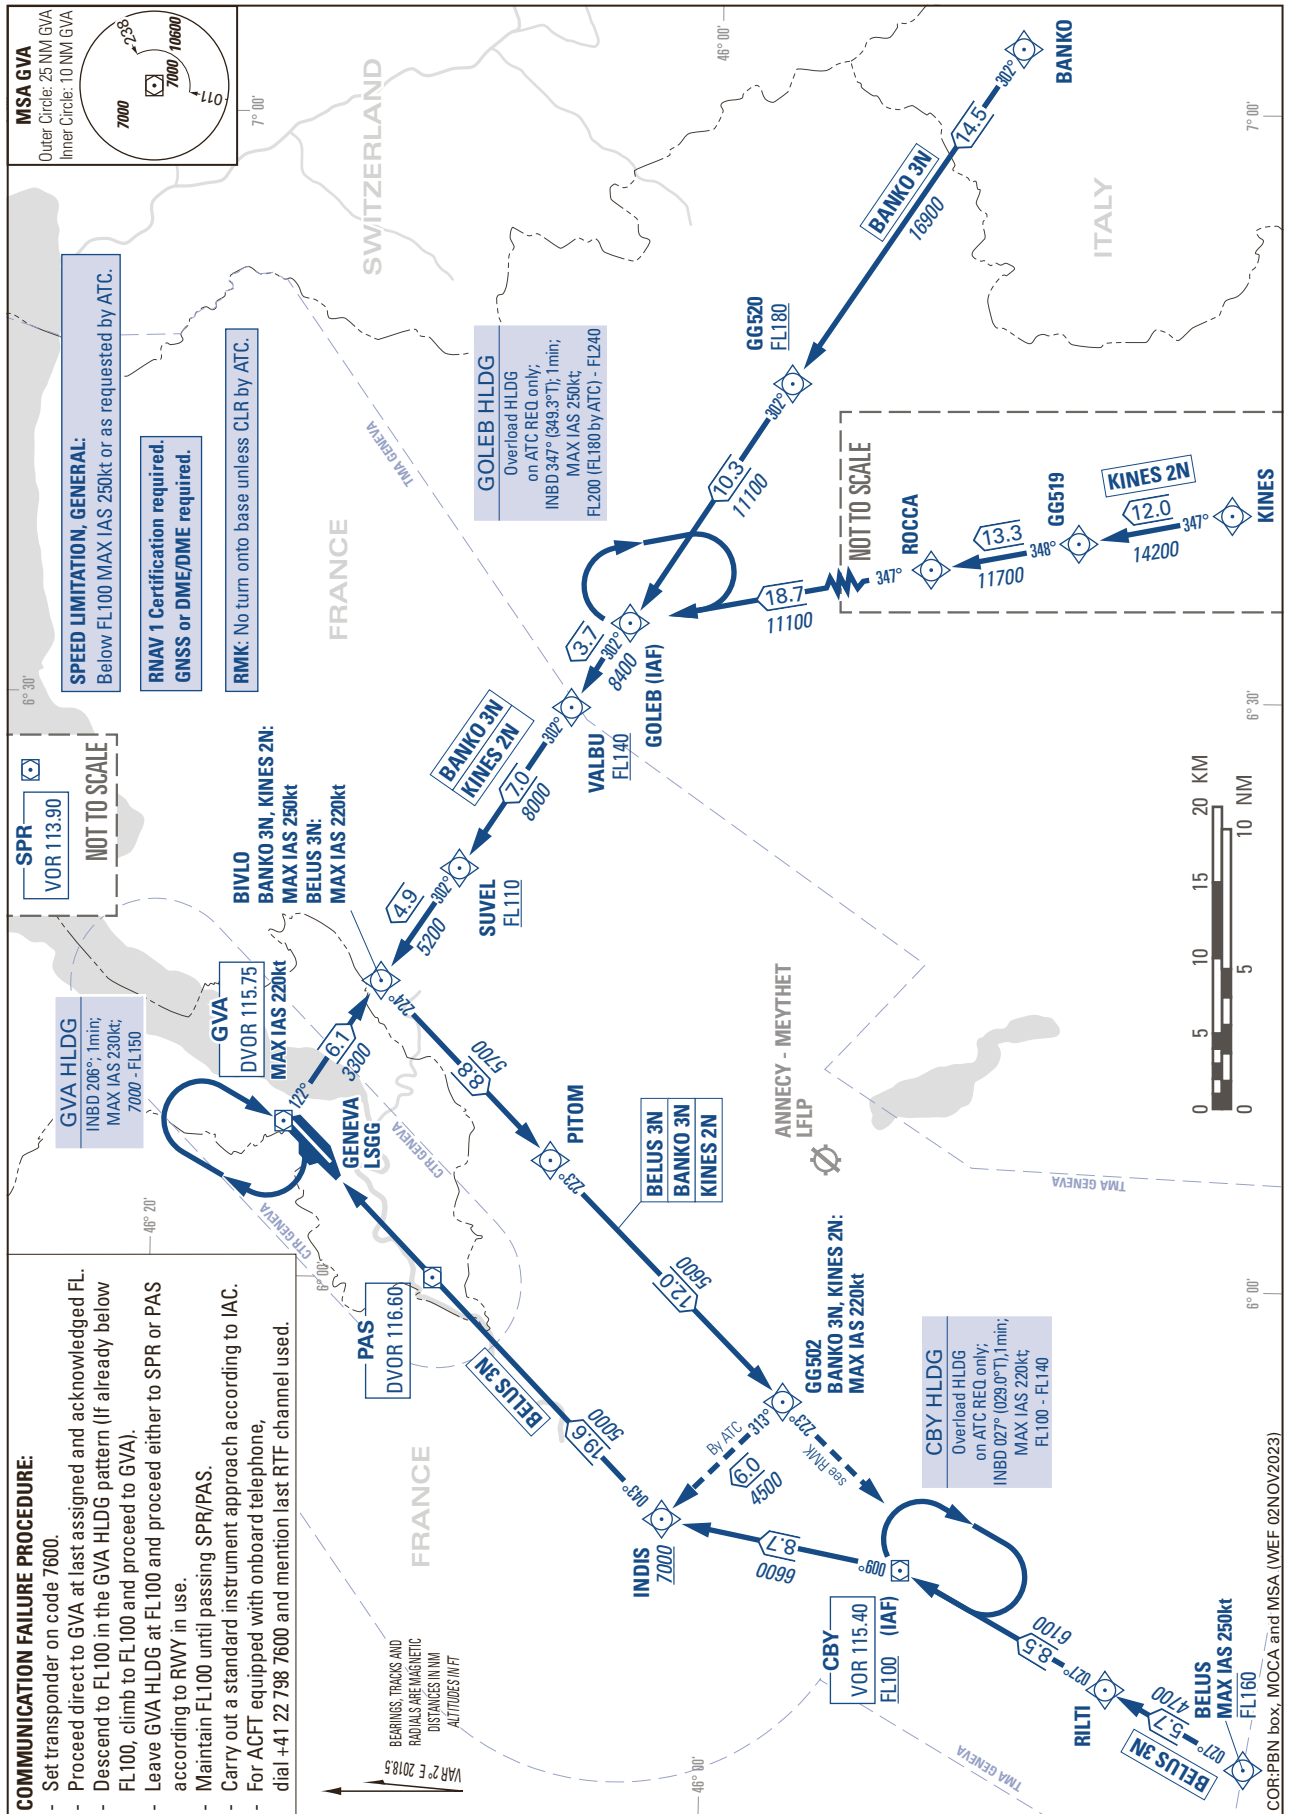

STANDARD INSTRUMENT ARRIVAL CHART
(STAR) - ICAO

TRANSITION LEVEL by ATC
TRANSITION ALTITUDE 7000

GENEVA LSGG
STAR RWY 04 - RNAV
BELUS - KINES - BANKO

THIS PAGE INTENTIONALLY LEFT BLANK