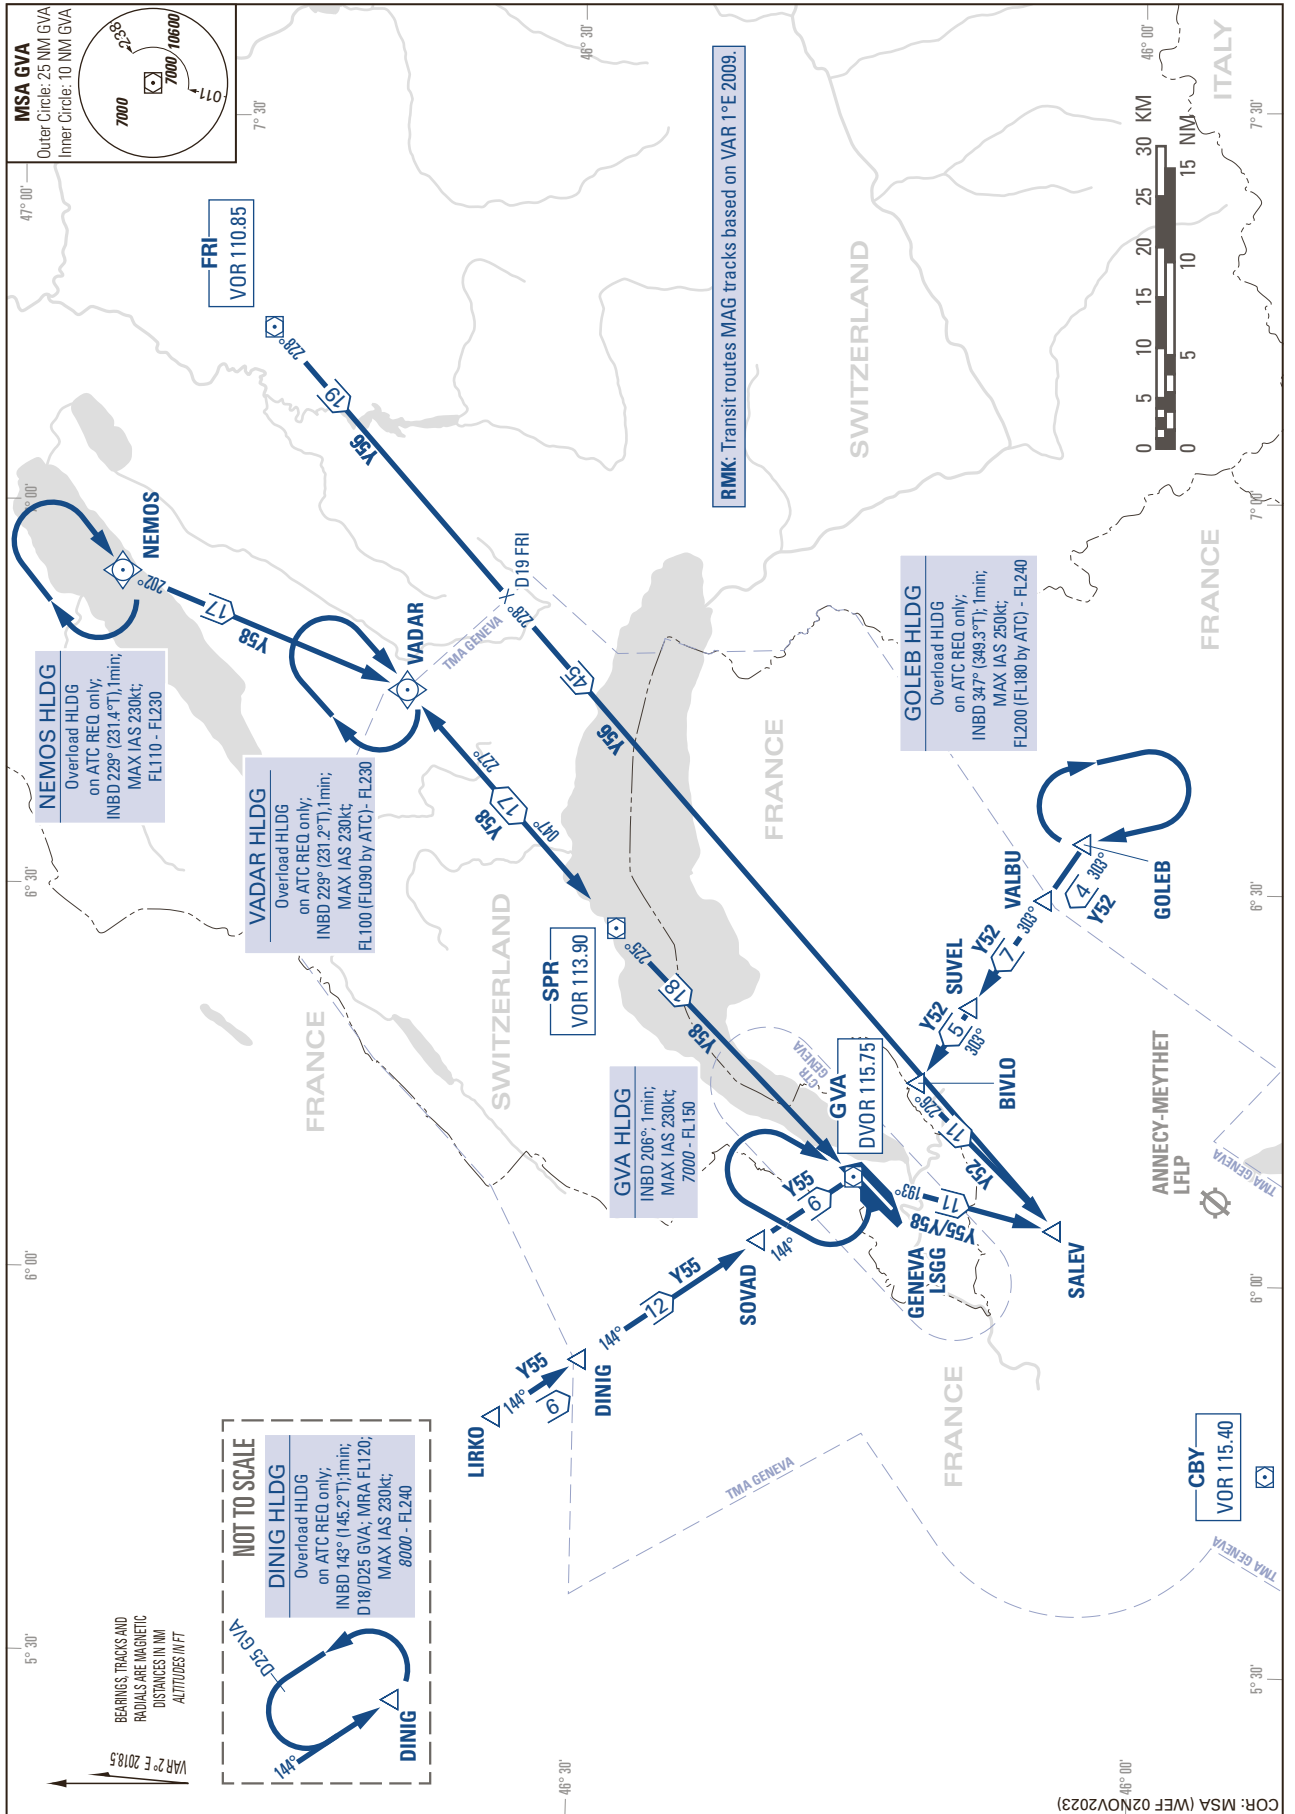

AREA CHART - ICAO

TRANSIT ROUTES THROUGH GENEVA TMA,
DESTINATION LFLB and LFLP

GENEVA LSGG

THIS PAGE INTENTIONALLY LEFT BLANK