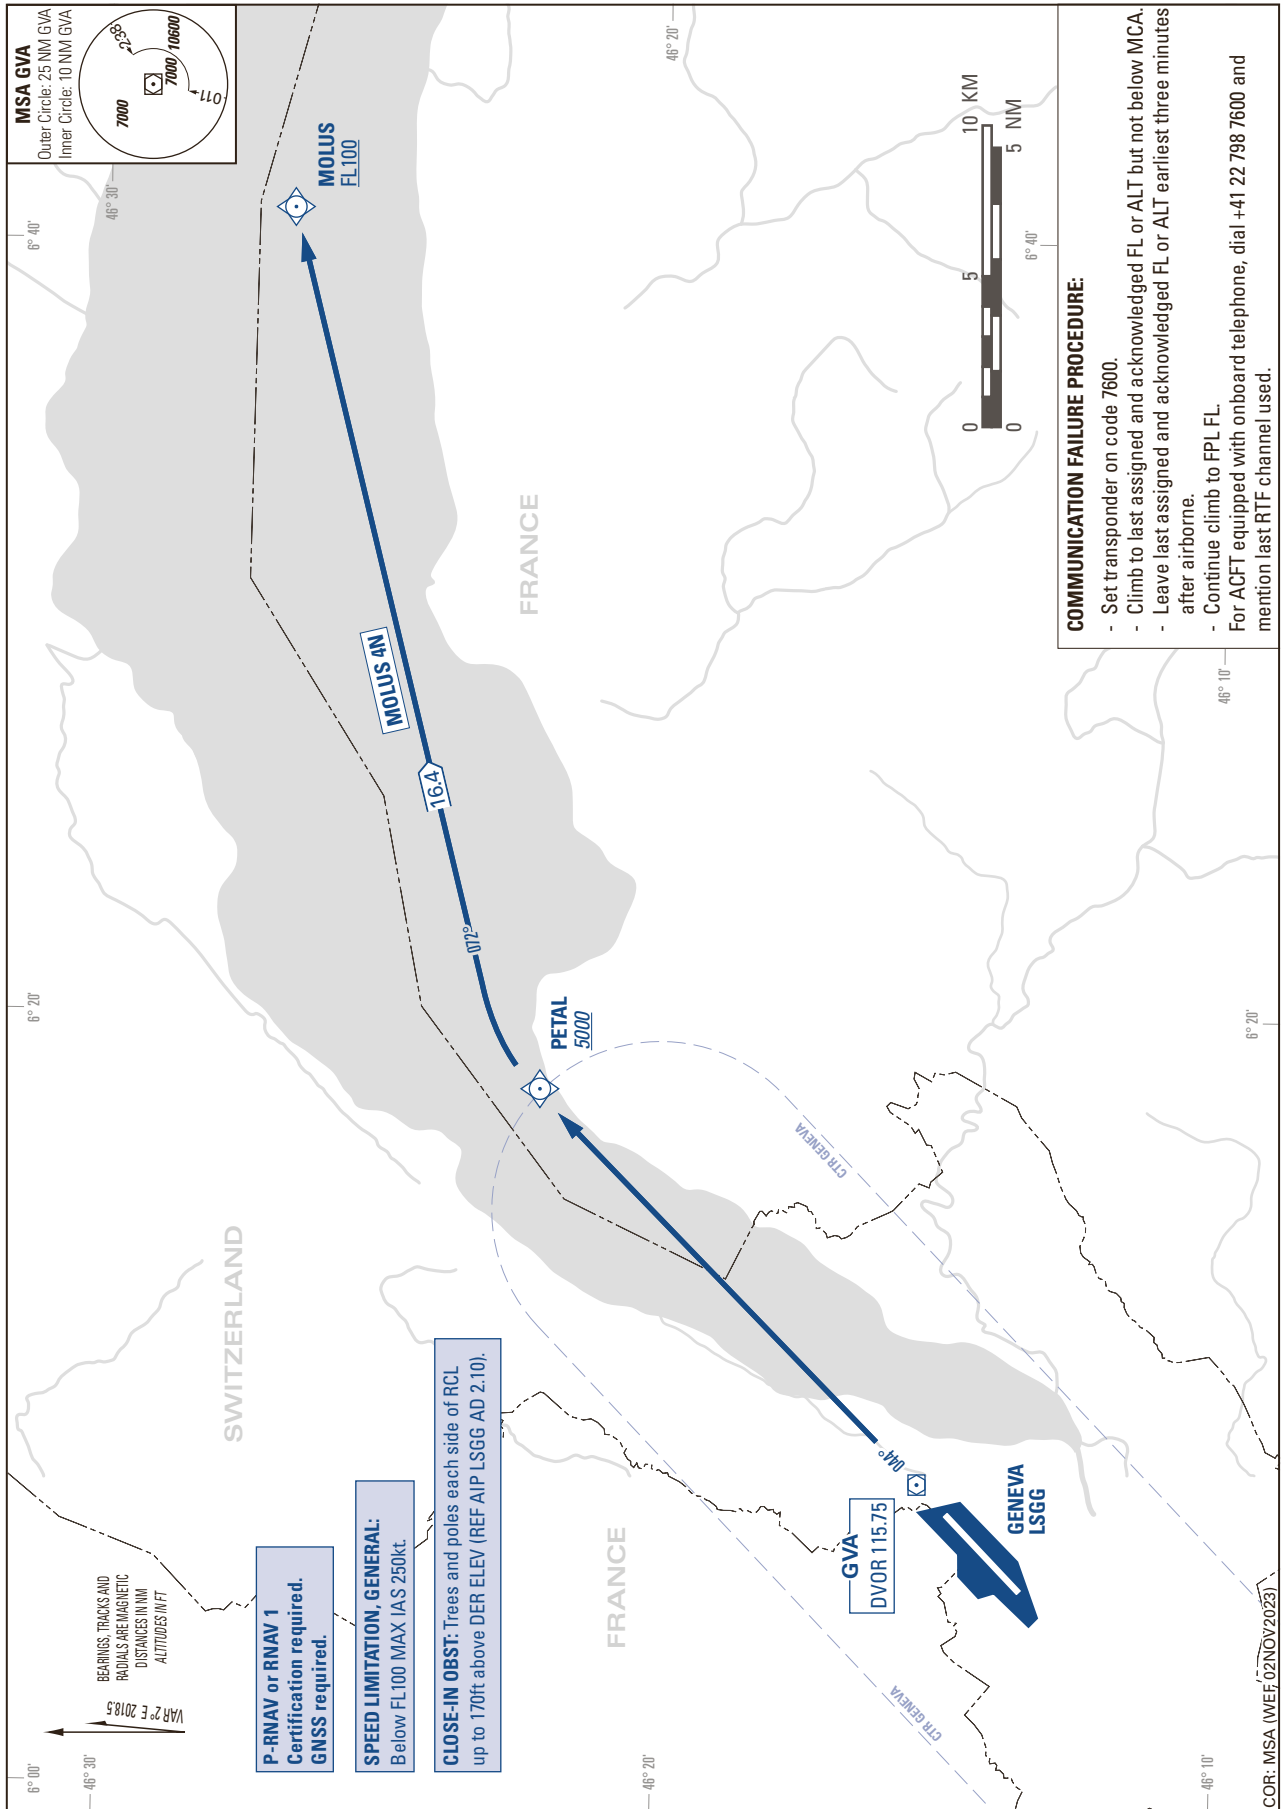

STANDARD INSTRUMENT DEPARTURE CHART  
(SID) - ICAO

TRANSITION LEVEL by ATC  
TRANSITION ALTITUDE 7000

GENEVA - LSGG  
SID RWY 04 - RNAV

THIS PAGE INTENTIONALLY LEFT BLANK