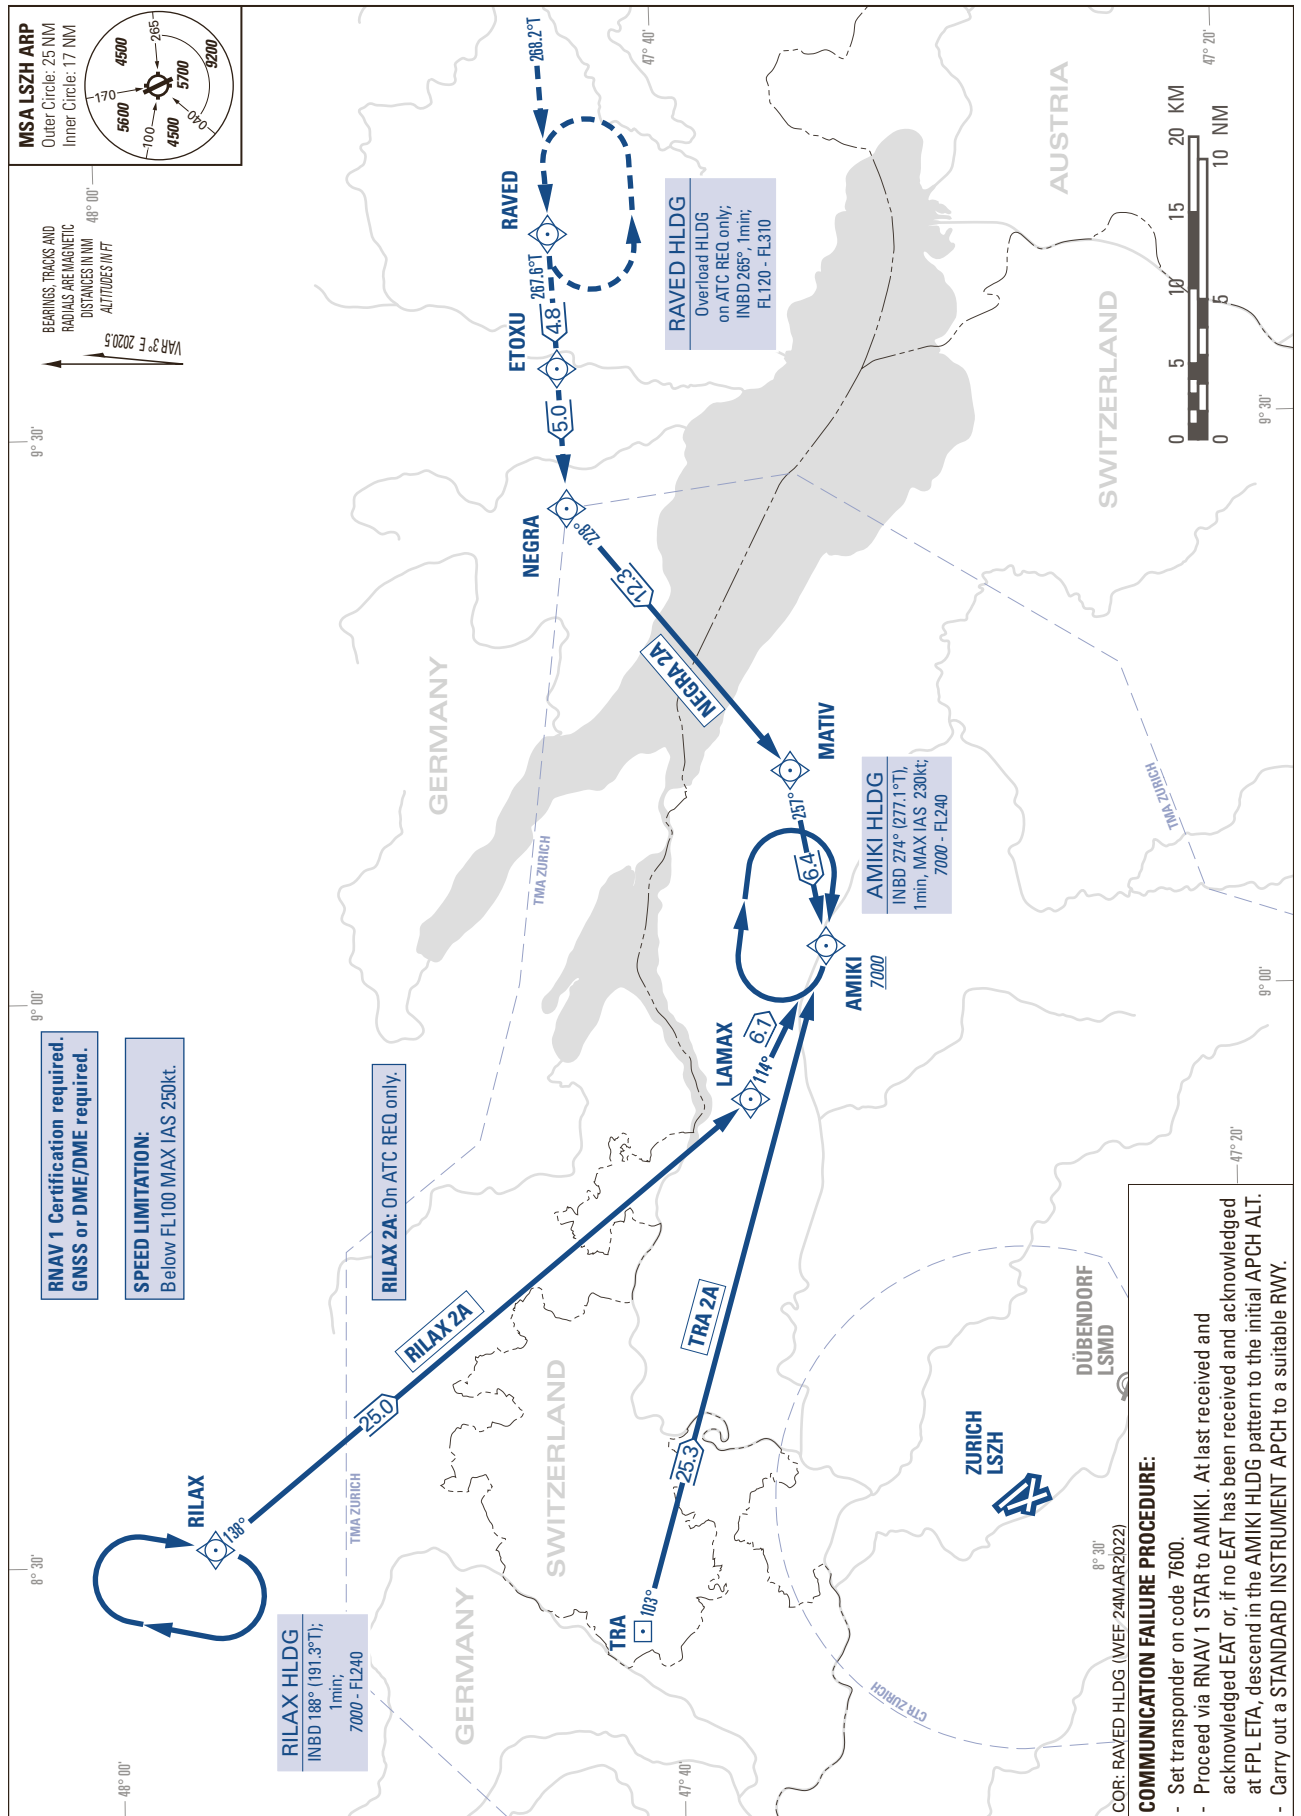

STANDARD INSTRUMENT ARRIVAL CHART  
(STAR) - ICAO

TRANSITION LEVEL by ATC  
TRANSITION ALTITUDE 7000

ZURICH LSZH  
STARTO AMIKI - RNAV 1

THIS PAGE INTENTIONALLY LEFT BLANK