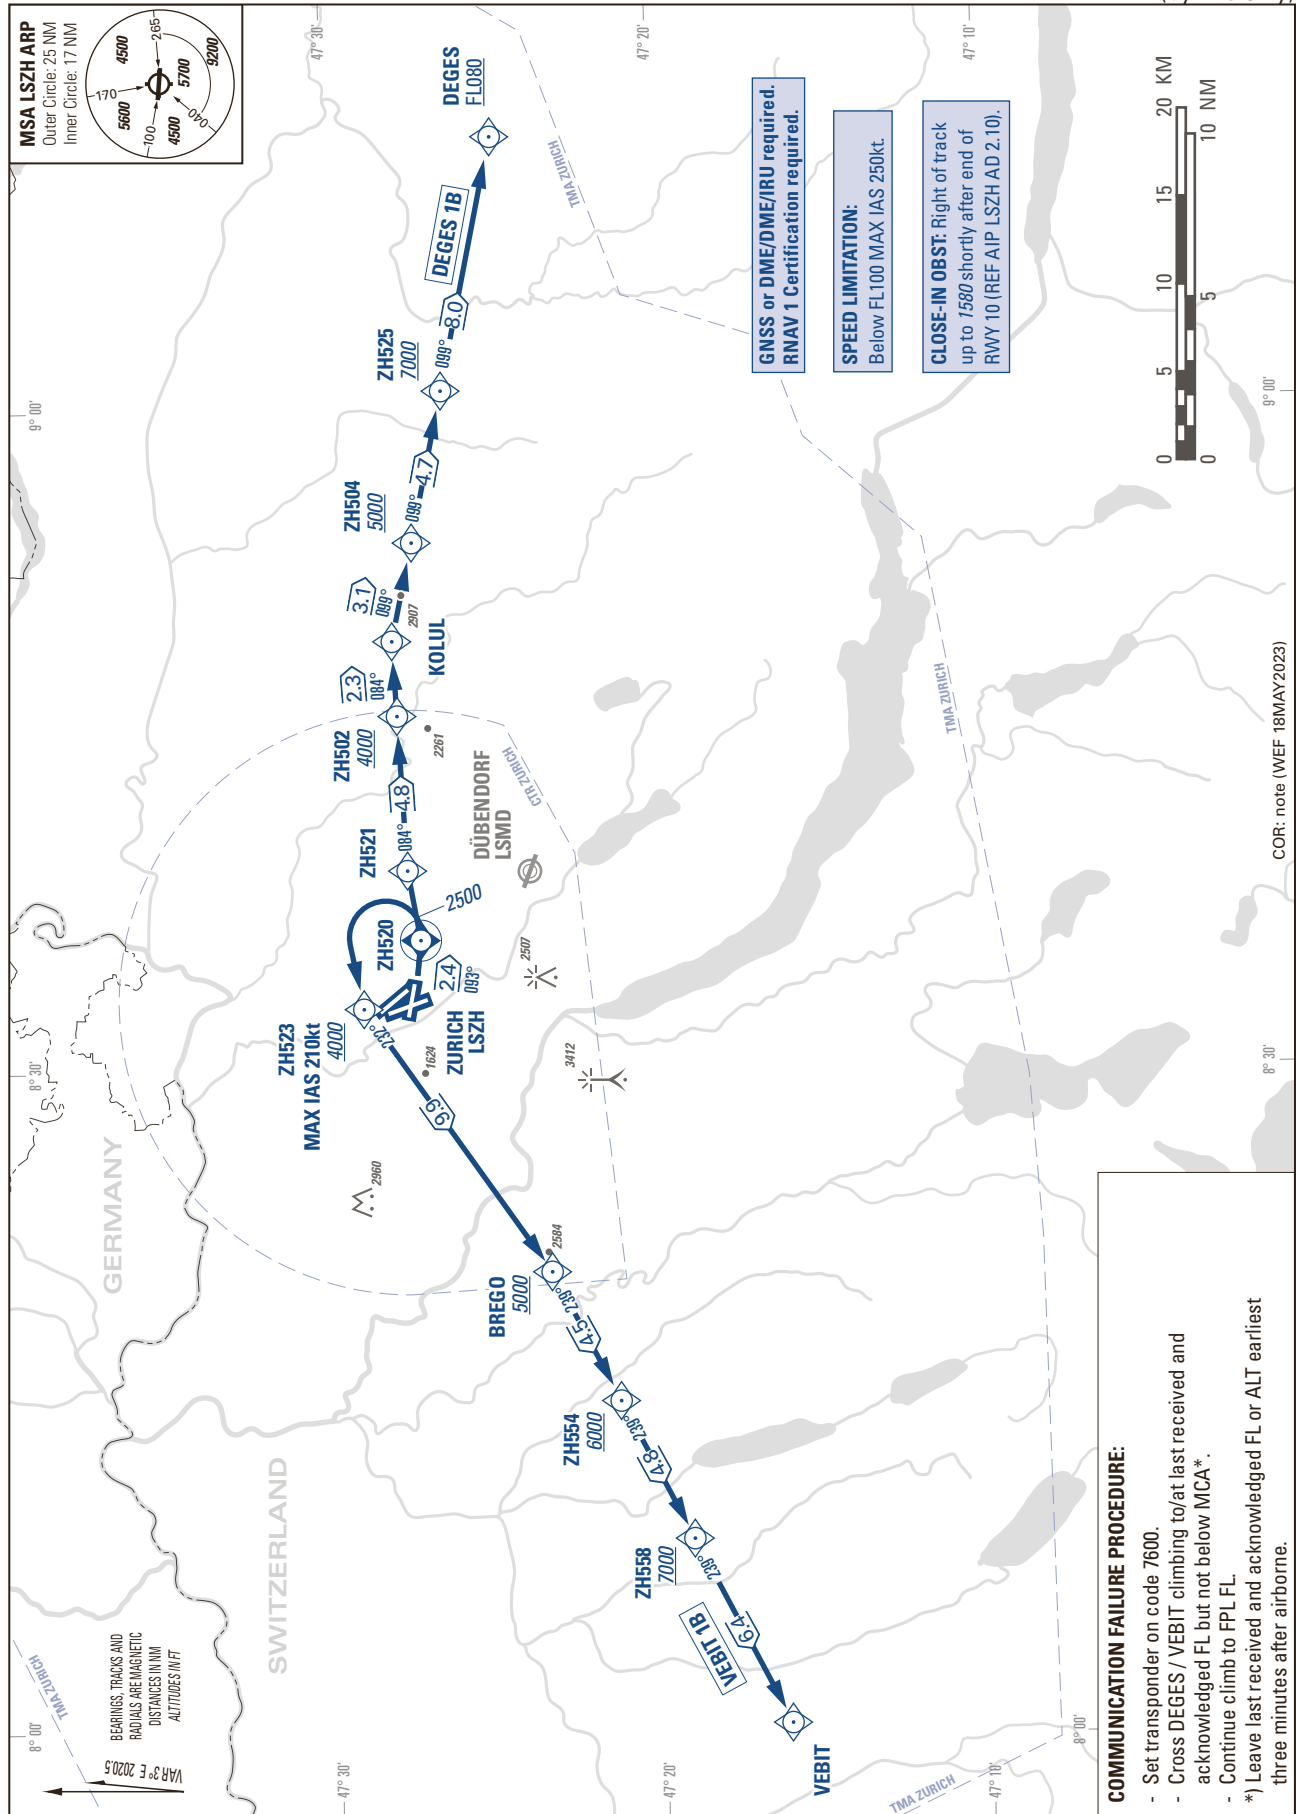

STANDARD INSTRUMENT DEPARTURE CHART  
(SID) - ICAO

TRANSITION LEVEL by ATC  
TRANSITION ALTITUDE 7000

ZURICH - LSZH  
SID RWY 10 - RNAV 1  
(by ATC only)

THIS PAGE INTENTIONALLY LEFT BLANK