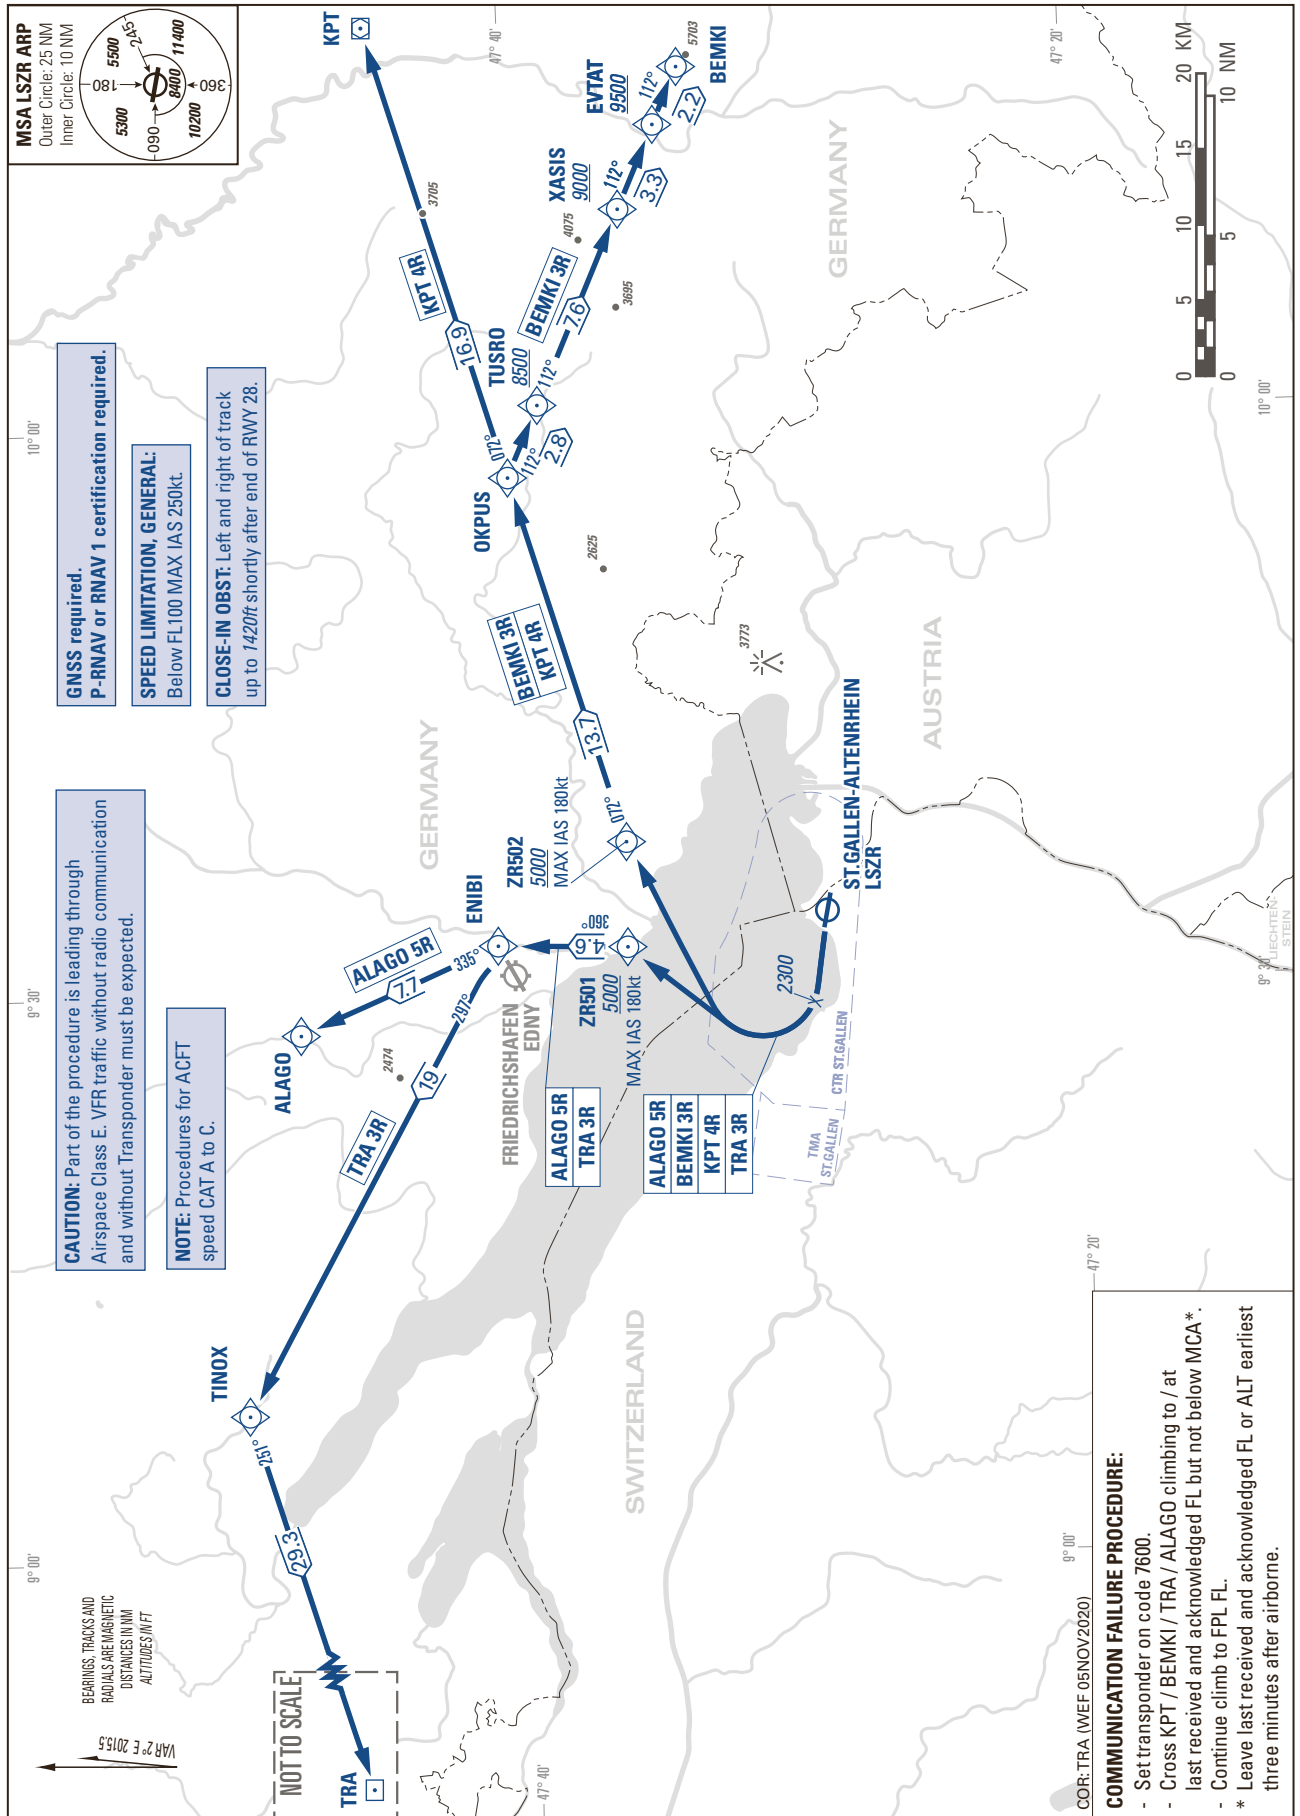

STANDARD INSTRUMENT DEPARTURE CHART  
(SID) - ICAO

TRANSITION LEVEL by ATC  
TRANSITION ALTITUDE 5000

ST. GALLEN-ALTENRHEIN LSZR  
SID RWY 28 - RNAV 1

THIS PAGE INTENTIONALLY LEFT BLANK