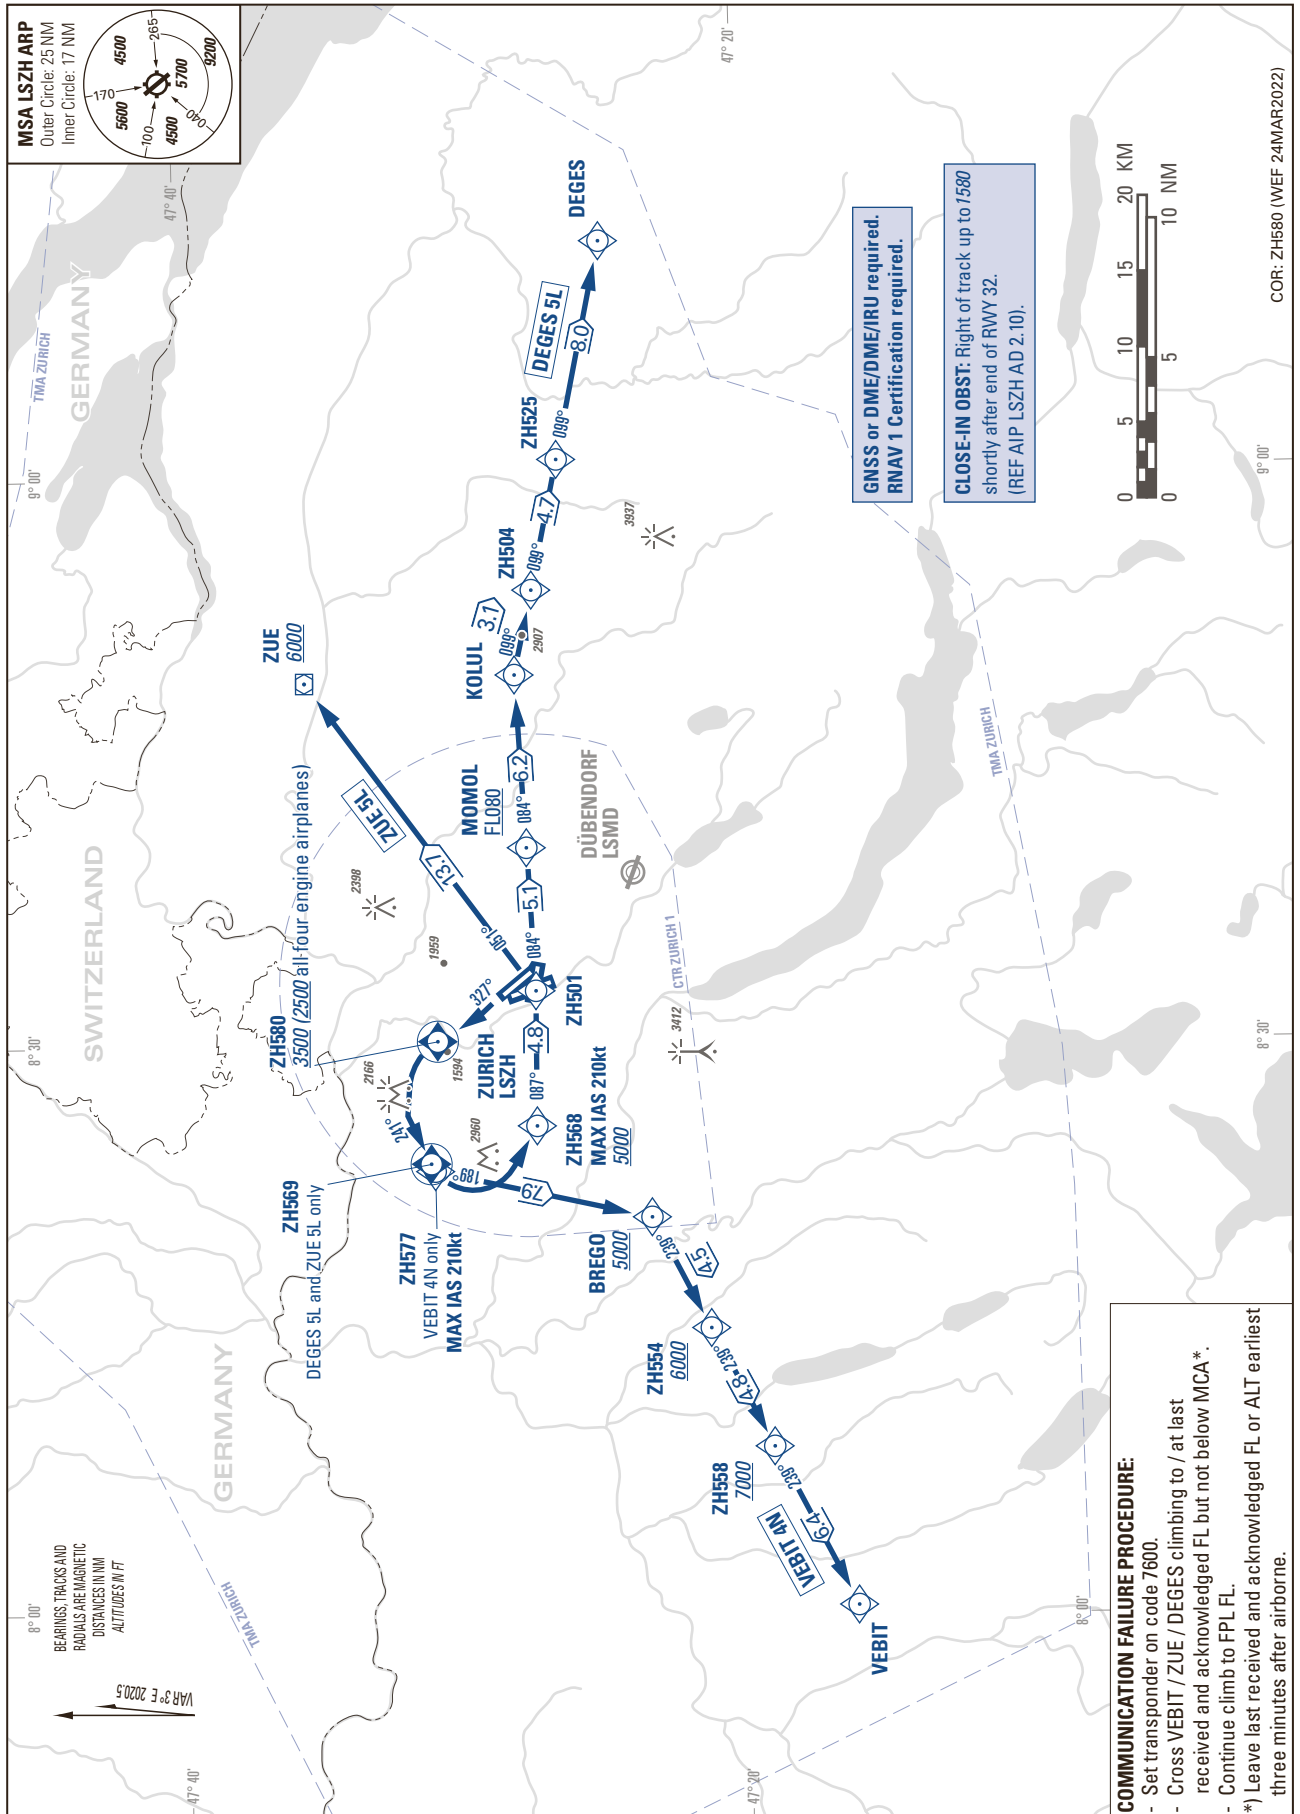

STANDARD INSTRUMENT DEPARTURE CHART  
(SID) - ICAO

TRANSITION LEVEL by ATC  
TRANSITION ALTITUDE 7000

ZURICH LSZH  
SID RWY 32 - RNAV 1

THIS PAGE INTENTIONALLY LEFT BLANK